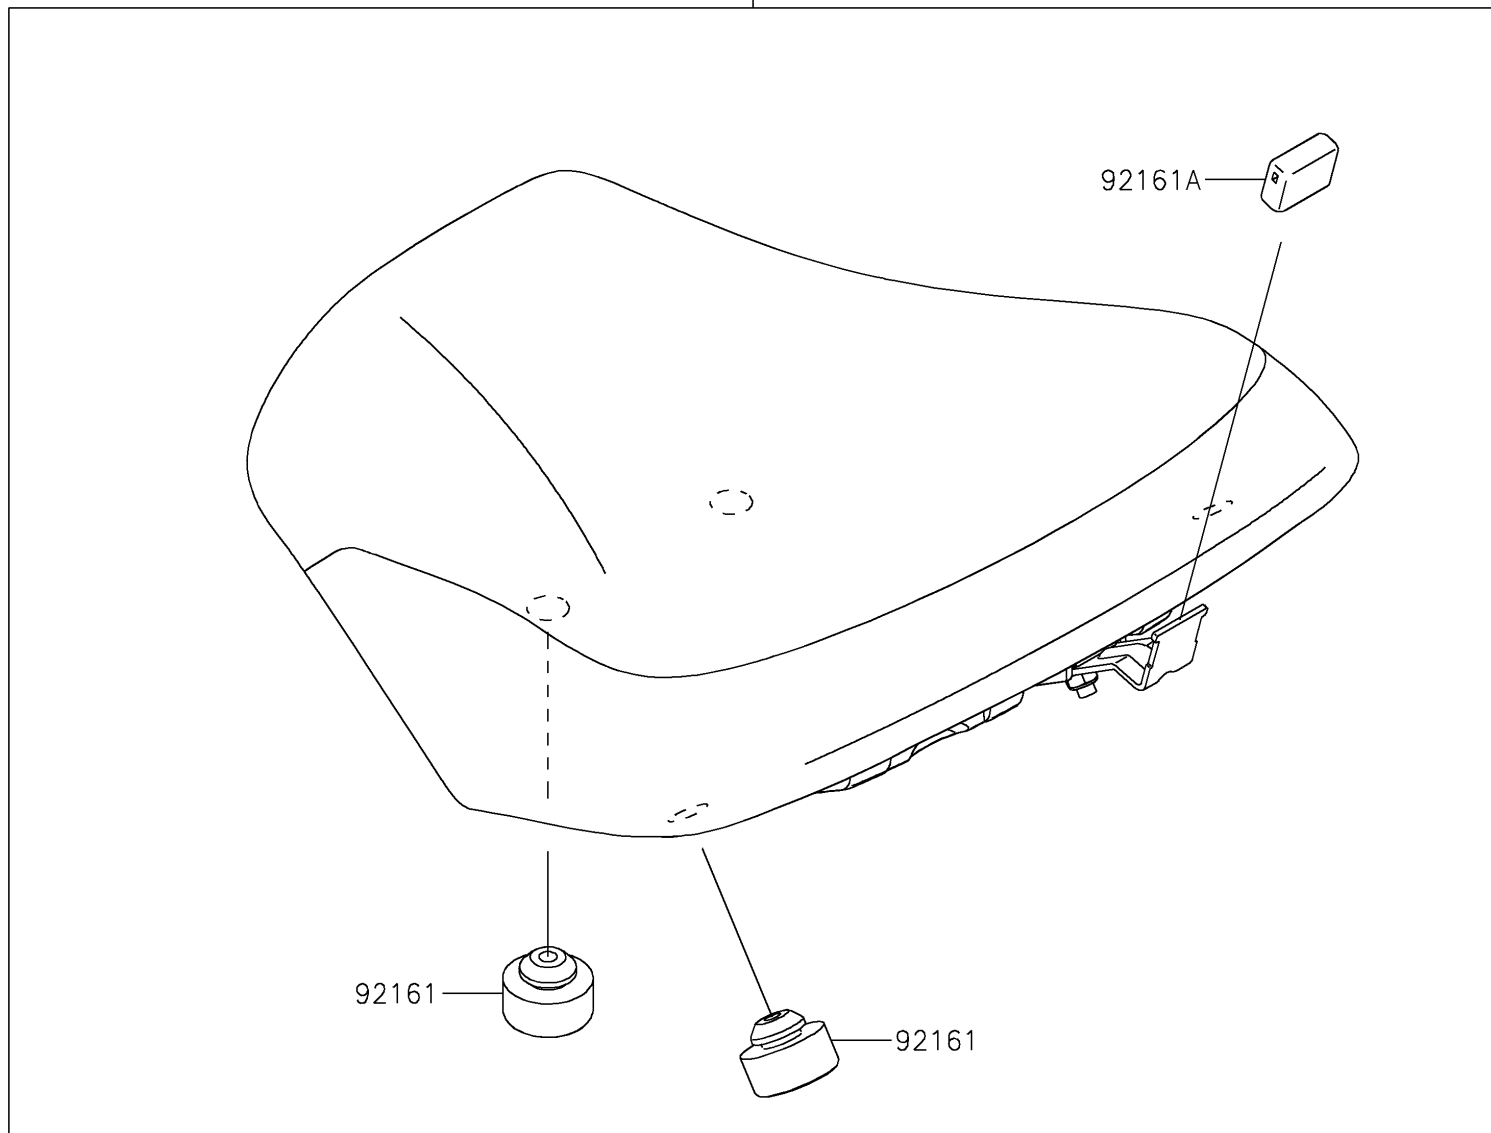

2018 NINJA® 650

PARTS DIAGRAM

Accessory(High-Seat)

F2910L

99994

92161A

92161

92161

2018 NINJA® 650

PARTS LIST

Accessory(High-Seat)

ITEM NAME	PART NUMBER	QUANTITY
DAMPER,SEAT (Ref # 92161)	92161-0930	4
DAMPER,SEAT BRACKET,FR (Ref # 92161A)	92161-1865	1
KIT-ACCESSORY,HIGH-SEAT (Ref # 99994)	99994-1062	1