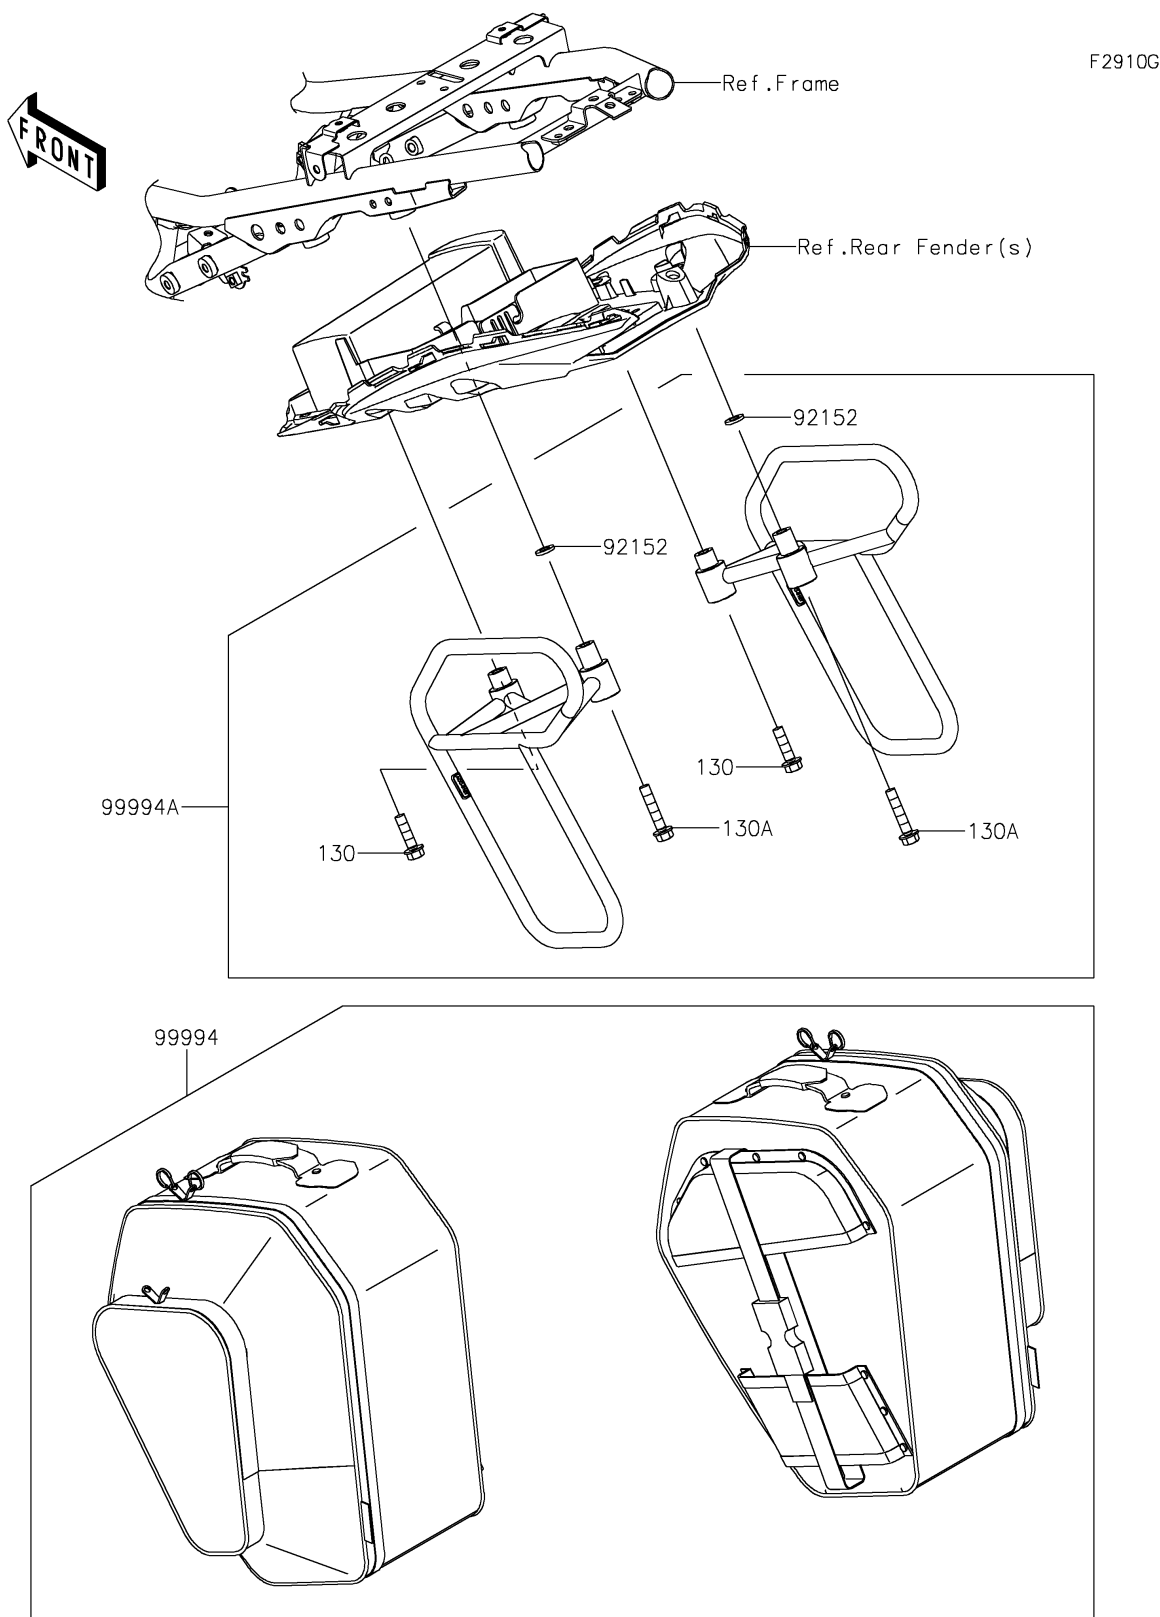

2017 Ninja 650

PARTS DIAGRAM

Accessory(Pannier)

Kawasaki

Let the Good Times Roll®

2017 Ninja 650

PARTS LIST

Accessory(Pannier)

ITEM NAME	PART NUMBER	QUANTITY
BOLT-FLANGED,8X30 (Ref # 130)	130BA0830	2
BOLT-FLANGED,8X40 (Ref # 130A)	130BA0840	2
COLLAR,8.5X16X2.3 (Ref # 92152)	92152-2320	2
KIT-ACC,PANNIER(SOFT-LUGGAGE) (Ref # 99994)	99994-0801	1
KIT-ACCESSORY,PANNIER BRACKET (Ref # 99994A)	99994-0802	1