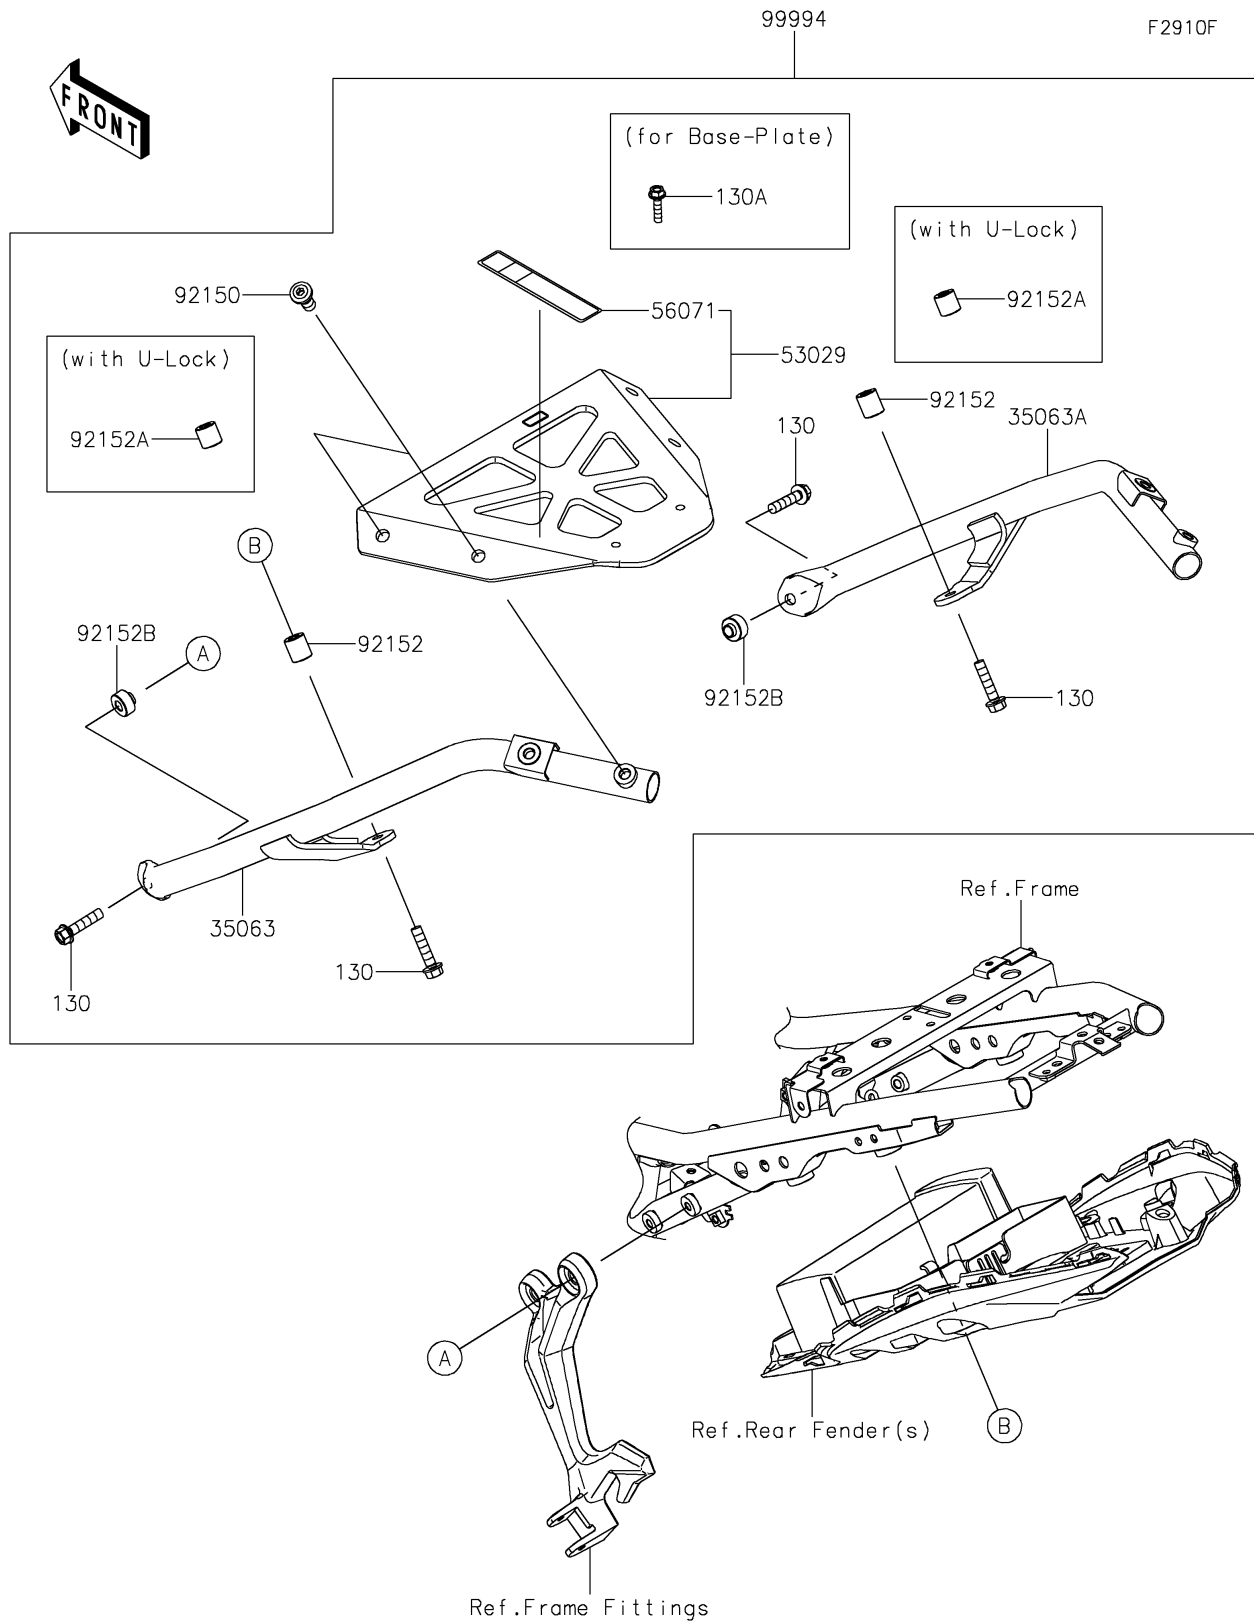

2017 Ninja 650

PARTS DIAGRAM

Accessory(Topcase Bracket)

2017 Ninja 650

PARTS LIST

Accessory(Topcase Bracket)

ITEM NAME	PART NUMBER	QUANTITY
BOLT-FLANGED,8X35 (Ref # 130)	130CA0835	4
BOLT-FLANGED,6X25 (Ref # 130A)	130CB0625	4
STAY,LH (Ref # 35063)	35063-1353	1
STAY,RH (Ref # 35063A)	35063-1354	1
CARRIER (Ref # 53029)	53029-0353	1
LABEL-WARNING,CARRIER LOADING (Ref # 56071)	56071-0554	1
BOLT,SOCKET,10X25 (Ref # 92150)	92150-1747	4
COLLAR,8.5X17X19 (Ref # 92152)	92152-2234	2
COLLAR,8.5X17X16.7 (Ref # 92152A)	92152-2235	2
COLLAR,8.5X20X13.3 (Ref # 92152B)	92152-2285	2
KIT-ACCESSORY,TOPCASE BRACKET (Ref # 99994)	99994-0799	1