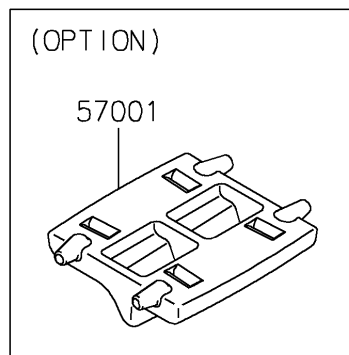

2018 NINJA® 650

PARTS DIAGRAM

Accessory(Decals)

F2910E

2018 NINJA® 650

PARTS LIST

Accessory(Decals)

ITEM NAME	PART NUMBER	QUANTITY
RIM STRIPE APPLICATOR (Ref # 57001)	57001-1752	AR
WHEEL RIM TAPE, GREEN (Ref # 99994)	99994-0932	1
WHEEL RIM TAPE, SILVER (Ref # 99994A)	99994-0933	1