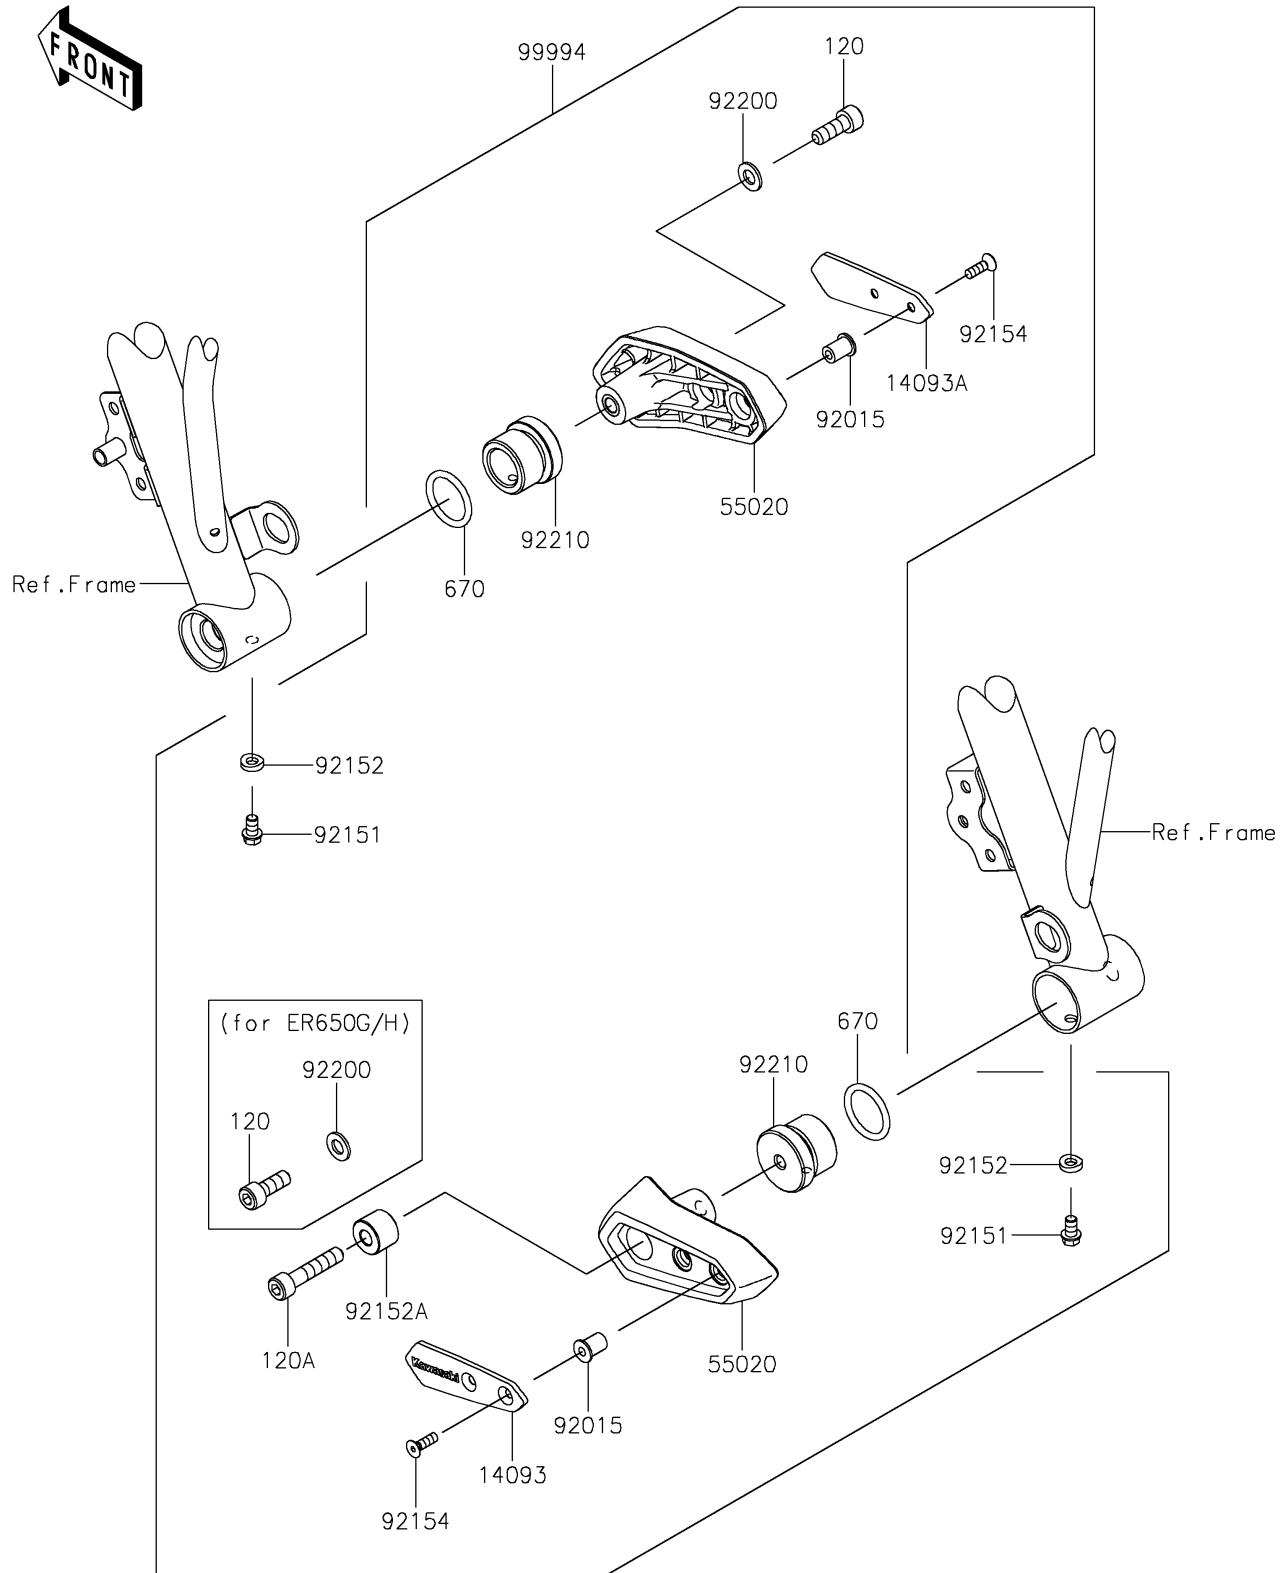

## PARTS DIAGRAM

### Accessory(Frame Slider)

F2910B

## PARTS LIST

### Accessory(Frame Slider)

ITEM NAME	PART NUMBER	QUANTITY
BOLT-SOCKET,8X22 (Ref # 120)	120CA0822	2
BOLT-SOCKET,8X40 (Ref # 120A)	120CA0840	1
COVER,SLIDER,LH (Ref # 14093)	14093-0350	1
COVER,SLIDER,RH (Ref # 14093A)	14093-0351	1
GUARD (Ref # 55020)	55020-1997	2
O RING,26MM (Ref # 670)	670B3026	2
NUT,WELL,5MM (Ref # 92015)	92015-1757	4
BOLT,6X10 (Ref # 92151)	92151-1277	2
COLLAR,6.3X12 (Ref # 92152)	92152-2236	2
COLLAR,8.3X20X15 (Ref # 92152A)	92152-2237	1
BOLT,SOCKET,5X16 (Ref # 92154)	92154-1014	4
WASHER,8.4X16X1.6 (Ref # 92200)	92200-0807	2
NUT (Ref # 92210)	92210-1505	2
KIT-ACCESSORY,FRAME SLIDER (Ref # 99994)	99994-0797	1