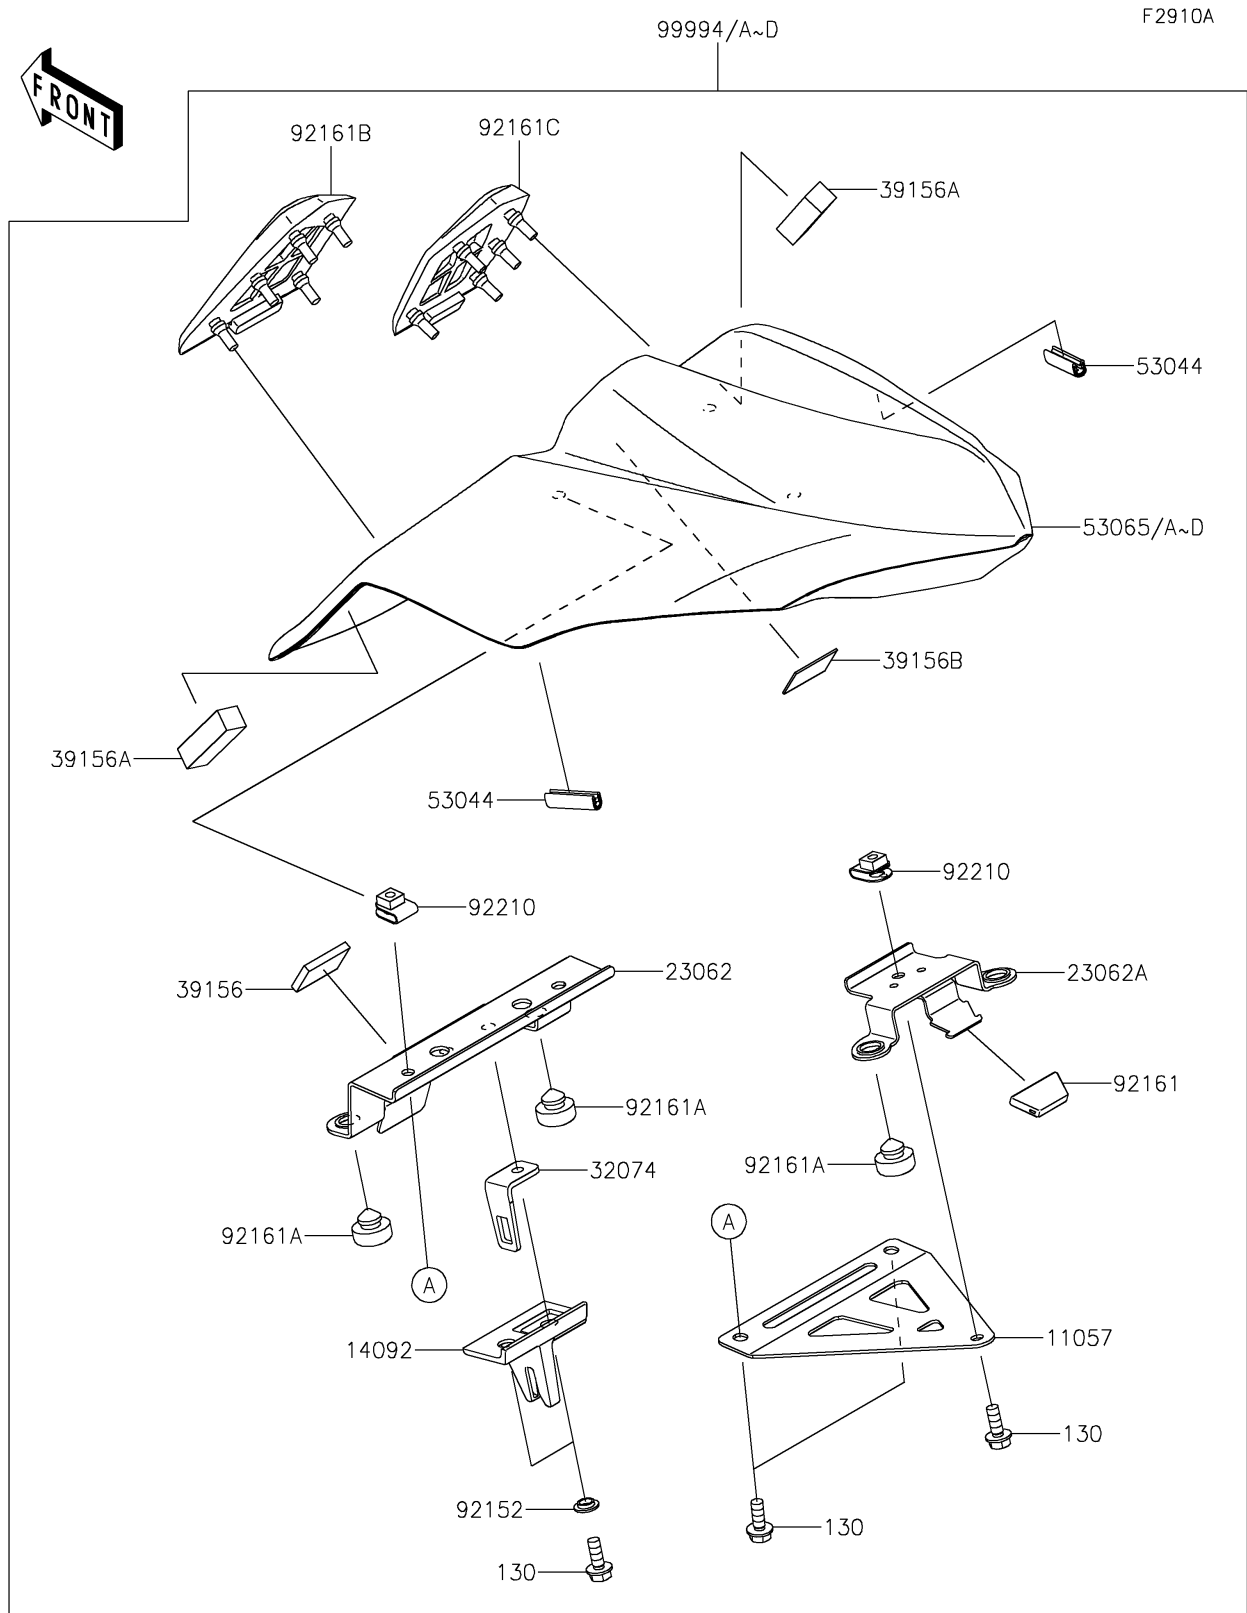

2018 NINJA® 650

PARTS DIAGRAM

Accessory(Single Seat Cover)

2018 NINJA® 650

PARTS LIST

Accessory(Single Seat Cover)

ITEM NAME	PART NUMBER	QUANTITY
BRACKET,SEAT COVER (Ref # 11057)	11057-0808	1
BOLT-FLANGED,6X16 (Ref # 130)	130BA0616	5
COVER (Ref # 14092)	14092-0248	1
BRACKET-COMP (Ref # 23062)	23062-0907	1
BRACKET-COMP (Ref # 23062A)	23062-0914	1
BRACKET-LOCK (Ref # 32074)	32074-0017	1
PAD,20X30X4 (Ref # 39156)	39156-0705	1
PAD,13X43X12 (Ref # 39156A)	39156-0978	2
PAD,20X30X1 (Ref # 39156B)	39156-2199	1
TRIM,L=30 (Ref # 53044)	53044-0001	2
COVER SEAT,P.S.GRAY (Ref # 53065A)	53065-0039-36S	1
COVER SEAT,C.P.BLUE (Ref # 53065D)	53065-0039-723	1
COLLAR (Ref # 92152)	92152-0250	2
DAMPER (Ref # 92161)	92161-0629	1
DAMPER,10X20X8 (Ref # 92161A)	92161-0855	4
DAMPER,COVER SEAT,LH (Ref # 92161B)	92161-1855	1
DAMPER,COVER SEAT,RH (Ref # 92161C)	92161-1856	1
NUT,6MM (Ref # 92210)	92210-0277	3
KIT,SINGLE SEAT COVER,P.S.GRAY (Ref # 99994A)	99994-0796-36S	1
KIT,SINGLE SEAT COVER,C.P.BLUE (Ref # 99994D)	99994-0796-723	1