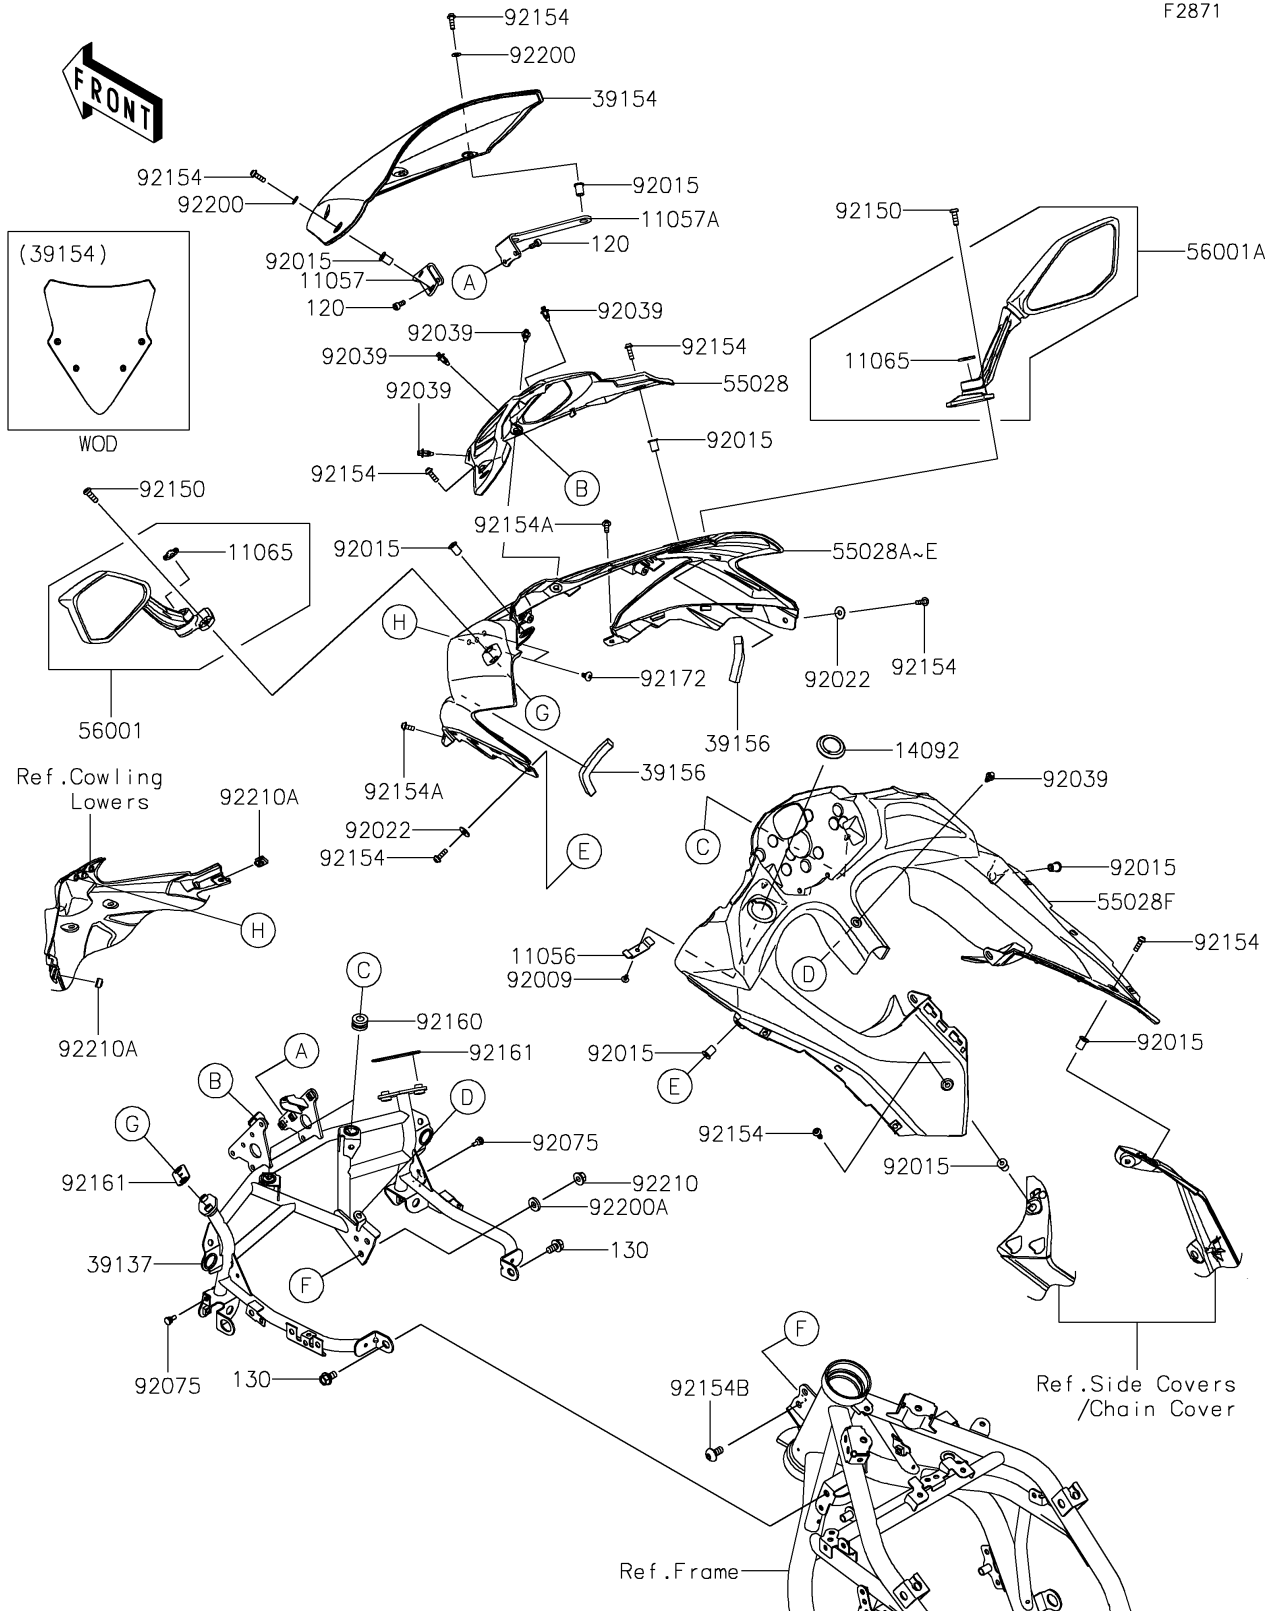

2017 Ninja 650

PARTS DIAGRAM

Cowling

F2871

2017 Ninja 650

PARTS LIST

Cowling

ITEM NAME	PART NUMBER	QUANTITY
BRACKET,CAP COVER (Ref # 11056)	11056-4313	1
BRACKET,WINDSHIELD,LH (Ref # 11057)	11057-0134	1
BRACKET,WINDSHIELD,RH (Ref # 11057A)	11057-0135	1
CAP,MIRROR (Ref # 11065)	11065-0945	2
BOLT-SOCKET,5X12 (Ref # 120)	120CB0512	4
BOLT-FLANGED,8X14 (Ref # 130)	130BA0814	2
COVER,DC SOCKET (Ref # 14092)	14092-0214	1
STAY-COMP,UPP COWL. (Ref # 39137)	39137-0667	1
WINDSHIELD (Ref # 39154)	39154-0352	1
PAD (Ref # 39156)	39156-2185	2
COWLING,METER VISOR (Ref # 55028)	55028-0590	1
COWLING,UPP,C.B.ORANGE (Ref # 55028A)	55028-0592-17L	1
COWLING,UPP,P.B.WHITE (Ref # 55028C)	55028-0592-54X	1
COWLING,UPP,M.S.BLACK (Ref # 55028D)	55028-0592-660	1
COWLING,INNER (Ref # 55028F)	55028-0633	1
MIRROR-ASSY,LH (Ref # 56001)	56001-0351	1
MIRROR-ASSY,RH (Ref # 56001A)	56001-0352	1
SCREW,TAPPING,4X8 (Ref # 92009)	92009-1155	1
NUT,WELL,5MM (Ref # 92015)	92015-1757	10
WASHER,6X16X1 (Ref # 92022)	92022-1818	2
RIVET (Ref # 92039)	92039-0709	5
DAMPER,6X10X15 (Ref # 92075)	92075-1808	2
BOLT,SOCKET,6X18 (Ref # 92150)	92150-1553	4
BOLT,SOCKET,5X16 (Ref # 92154)	92154-0209	10
BOLT,SOCKET,5X12 (Ref # 92154A)	92154-1421	2
BOLT,SOCKET,8X18 (Ref # 92154B)	92154-2656	2
DAMPER,10X20X12 (Ref # 92160)	92160-1167	2
DAMPER,MIRROR (Ref # 92161)	92161-1952	2
SCREW,TAPPING,5X10 (Ref # 92172)	92172-0262	2

2017 Ninja 650

PARTS LIST

Cowling

ITEM NAME	PART NUMBER	QUANTITY
WASHER,NYLON,5.3X11.5X0.5 (Ref # 92200)	92200-0006	4
WASHER,8.2X18X3.2 (Ref # 92200A)	92200-1866	2
NUT,FLANGED,8MM (Ref # 92210)	92210-0304	2
NUT (Ref # 92210A)	92210-0571	2