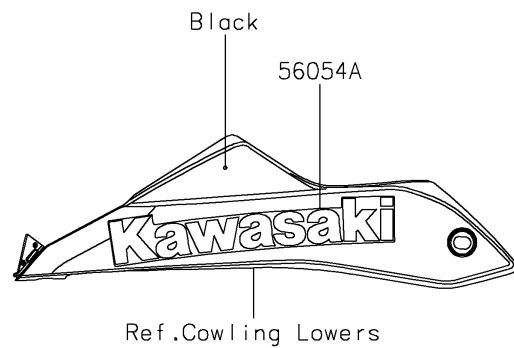

2017 Ninja 650

PARTS DIAGRAM

Decals(White)(JHF)

F2861B

2017 Ninja 650

PARTS LIST

Decals(White)(JHF)

ITEM NAME

PART NUMBER

QUANTITY
