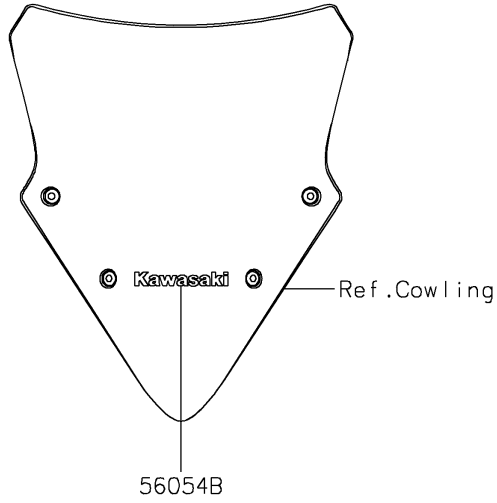

2017 Ninja 650

PARTS DIAGRAM

Decals(White)(JHF)

F2861B

2017 Ninja 650

PARTS LIST

Decals(White)(JHF)

ITEM NAME

PART NUMBER

QUANTITY
