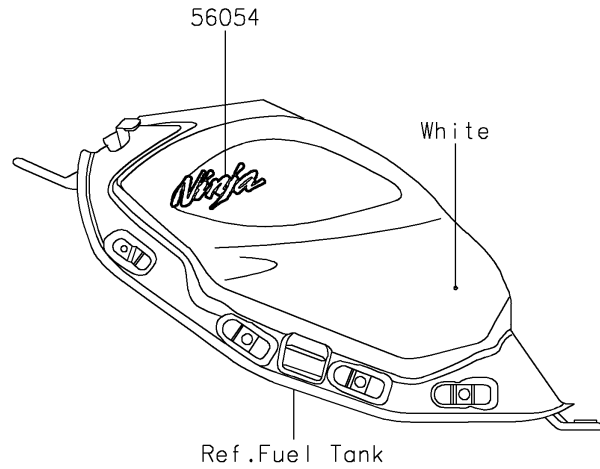

2017 Ninja 650

PARTS DIAGRAM

Decals(White)(JHF)

F2861B

2017 Ninja 650

PARTS LIST

Decals(White)(JHF)

ITEM NAME

PART NUMBER

QUANTITY
