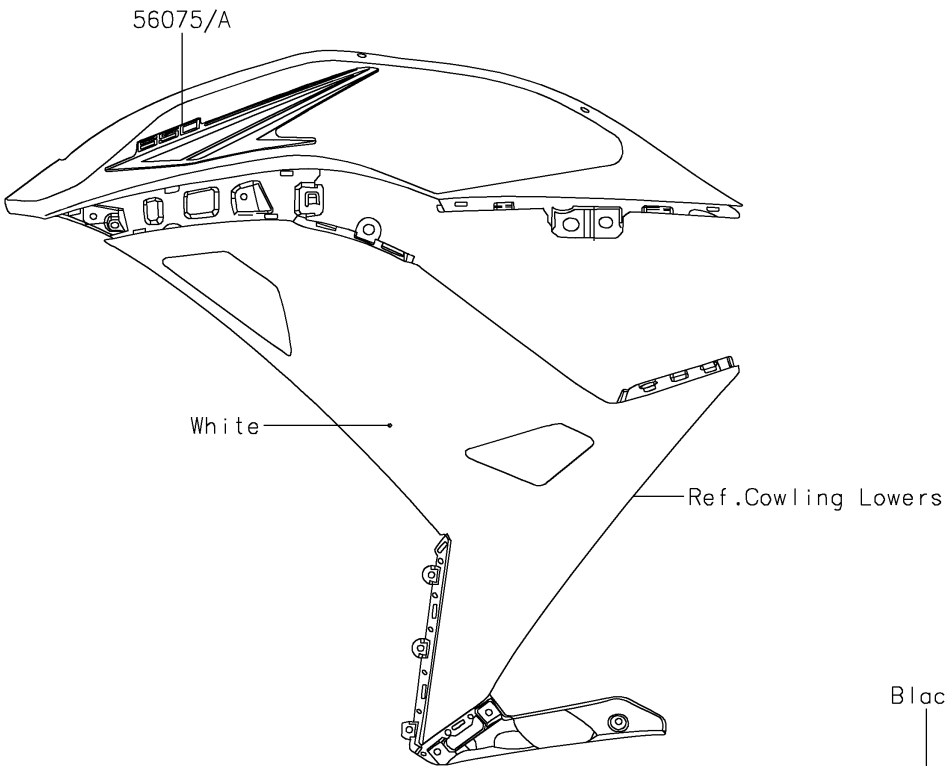

2017 Ninja 650

PARTS DIAGRAM

Decals(White)(JHF)

F2861B

2017 Ninja 650

PARTS LIST

Decals(White)(JHF)

ITEM NAME

PART NUMBER

QUANTITY
