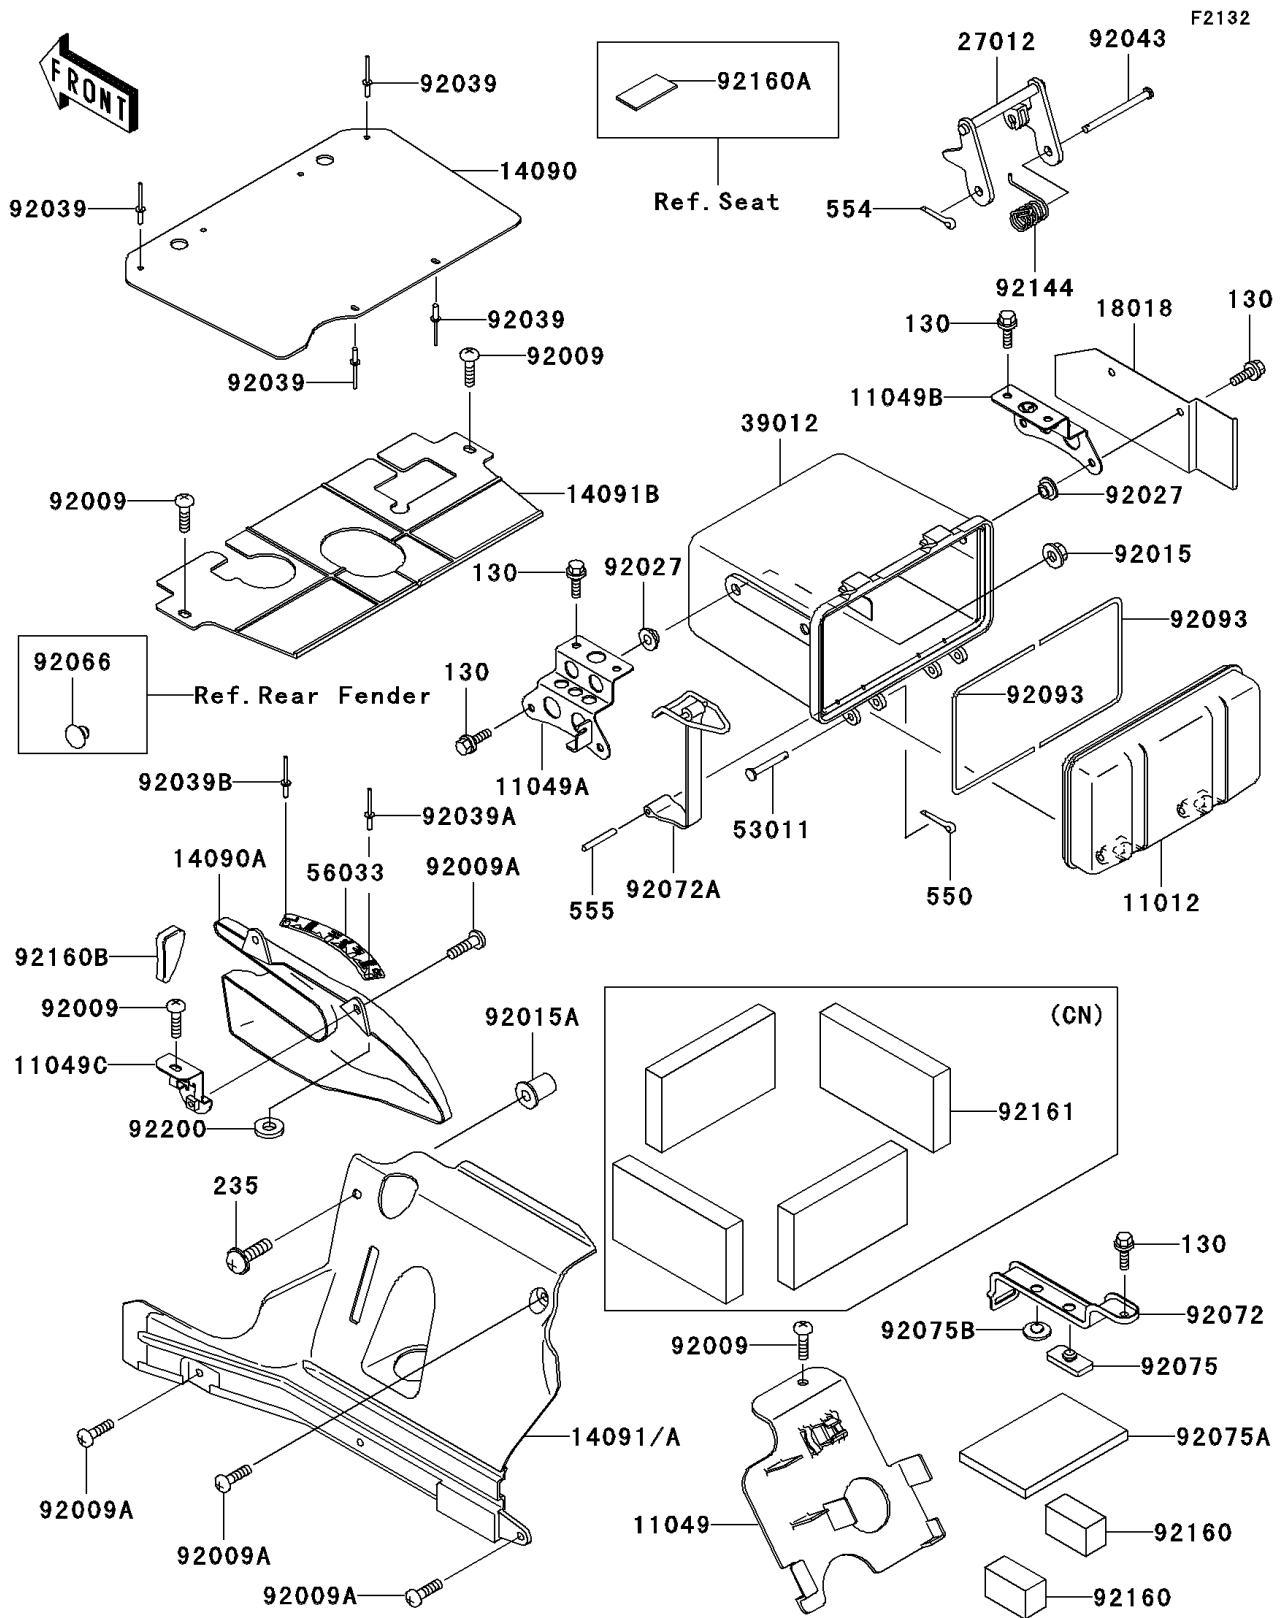

2000 Prairie 400 4X4

PARTS DIAGRAM

Battery Case

2000 Prairie 400 4X4

PARTS LIST

Battery Case

ITEM NAME

PART NUMBER

QUANTITY
