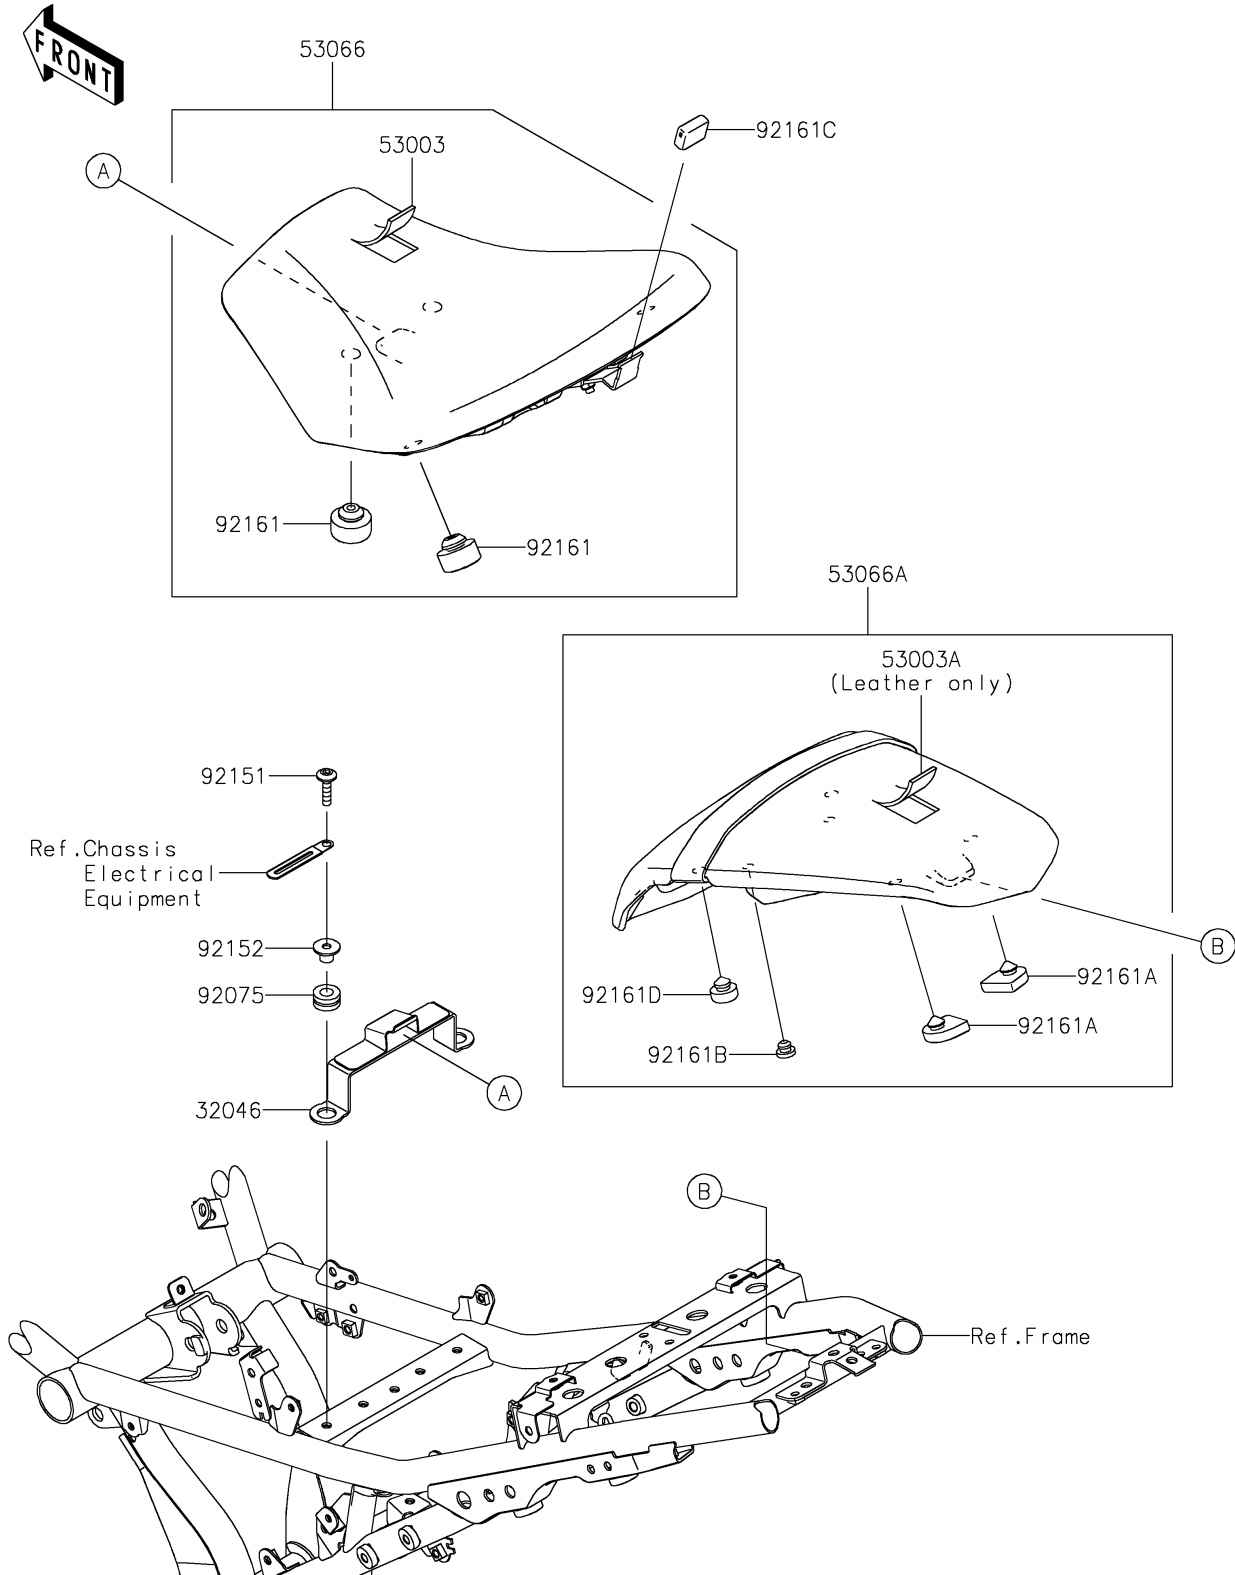

2018 NINJA® 650

PARTS DIAGRAM

Seat

F2510

2018 NINJA® 650

PARTS LIST

Seat

ITEM NAME	PART NUMBER	QUANTITY
BRACKET-SEAT (Ref # 32046)	32046-0394	1
LEATHER,FR SEAT,BLACK (Ref # 53003)	53003-0443-MA	1
LEATHER,RR SEAT,BLACK (Ref # 53003A)	53003-0444-MA	1
SEAT-ASSY,FR,BLACK (Ref # 53066)	53066-0557-MA	1
SEAT-ASSY,RR,BLACK+BLK (Ref # 53066A)	53066-0572-12Y	1
DAMPER (Ref # 92075)	92075-1880	2
BOLT,SOCKET,6X25 (Ref # 92151)	92151-1611	2
COLLAR,6.5X10X11.6 (Ref # 92152)	92152-2326	2
DAMPER,FR SEAT (Ref # 92161)	92161-0930	4
DAMPER,RR SEAT (Ref # 92161A)	92161-0954	2
DAMPER (Ref # 92161B)	92161-1084	2
DAMPER,SEAT BRACKET,FR (Ref # 92161C)	92161-1865	1
DAMPER,10X20X8 (Ref # 92161D)	92161-1898	2