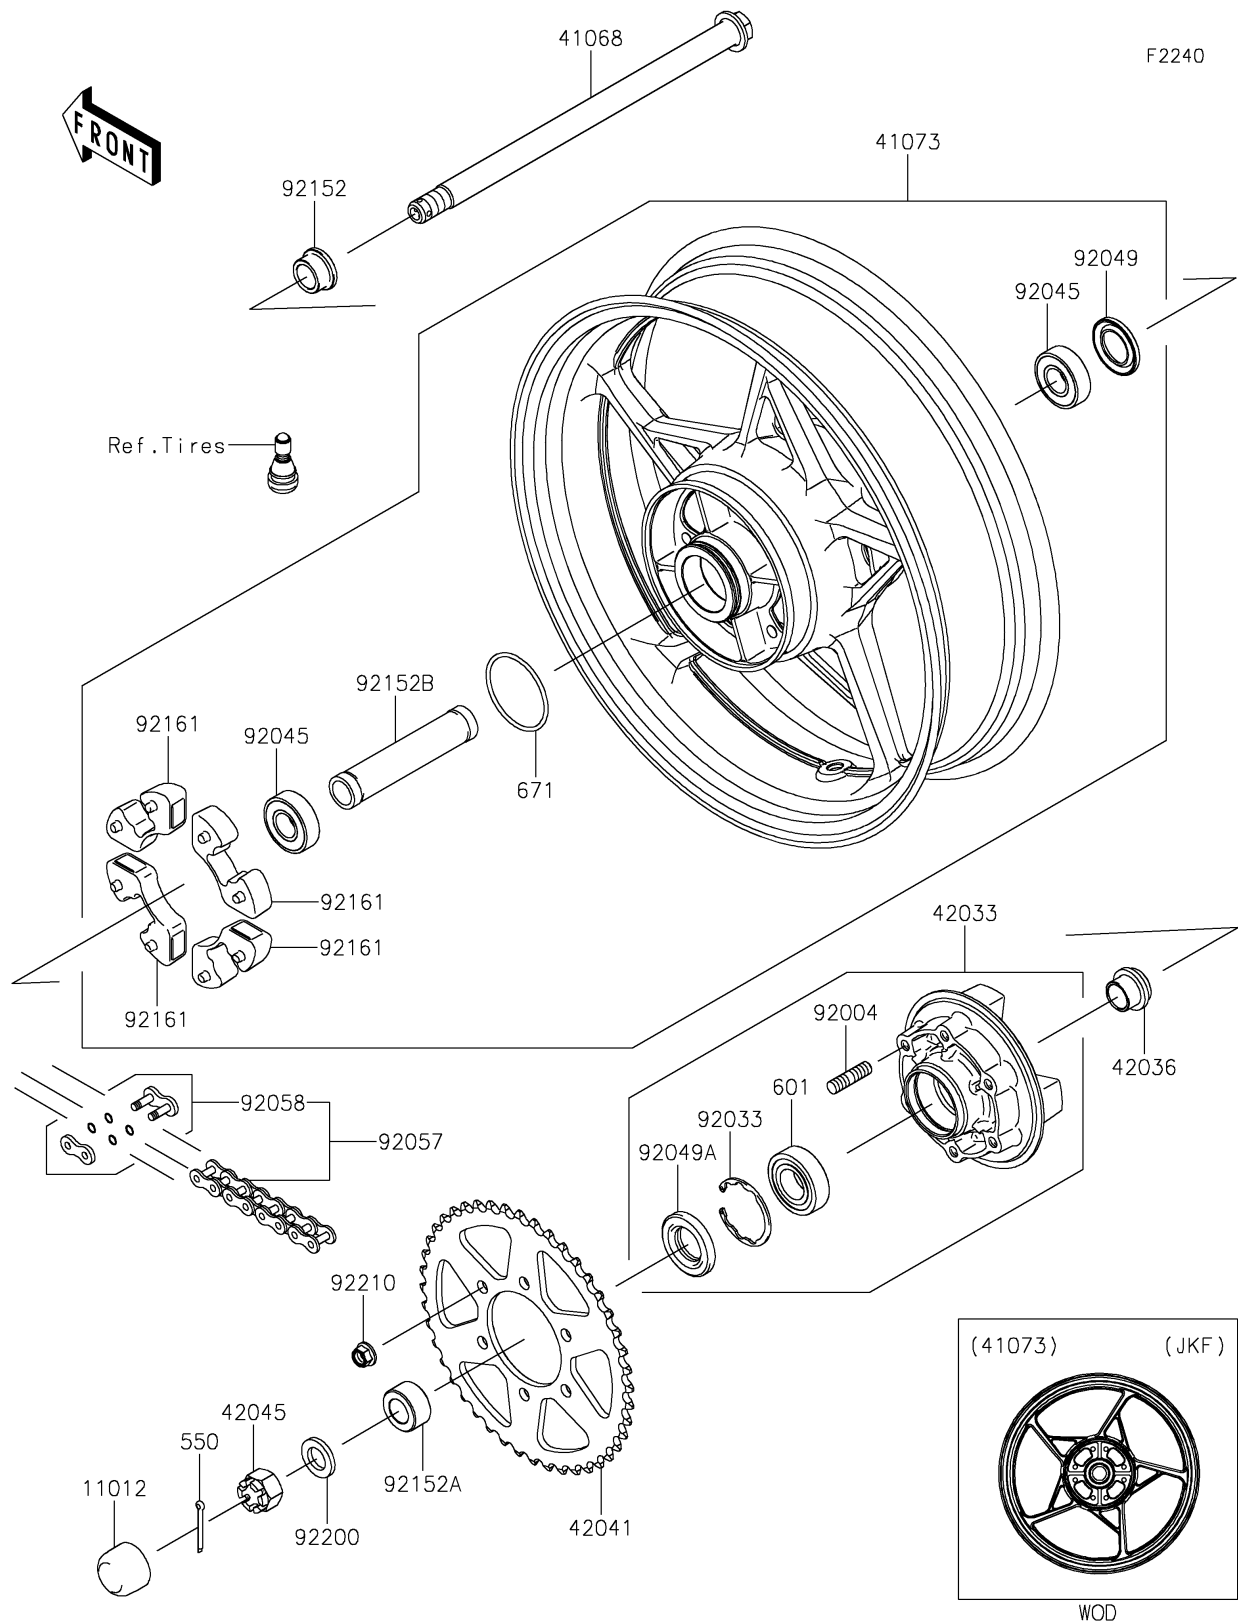

## PARTS DIAGRAM

### Rear Wheel/Chain

## PARTS LIST

### Rear Wheel/Chain

ITEM NAME	PART NUMBER	QUANTITY
CAP,AXLE NUT (Ref # 11012)	11012-1590	1
AXLE,RR,20X339.9 (Ref # 41068)	41068-0617	1
WHEEL-ASSY,RR,G.BLACK (Ref # 41073)	41073-0704-QT	1
COUPLING-ASSY,RR HUB (Ref # 42033)	42033-0570	1
SLEEVE,RR HUB,L=23 (Ref # 42036)	42036-1251	1
SPROCKET-HUB,46T (Ref # 42041)	42041-0087	1
NUT,CASTLE,18MM (Ref # 42045)	42045-018	1
PIN-COTTER,4.0X35 (Ref # 550)	550AA4035	1
BEARING-BALL (Ref # 601)	601B6205UU	1
O RING,60MM (Ref # 671)	671B2560	1
STUD,10X19 (Ref # 92004)	92004-0048	6
RING-SNAP,52MM (Ref # 92033)	92033-1043	1
BEARING-BALL,20X47X14 (Ref # 92045)	92045-0821	2
SEAL-OIL,28 47 5 (Ref # 92049)	92049-0140	1
SEAL-OIL (Ref # 92049A)	92049-1287	1
CHAIN,DRIVE,DID520VEX114L (Ref # 92057)	92057-0695	1
JOINT-CHAIN (Ref # 92058)	92058-0044	1
COLLAR,RR AXLE,RH,L=17 (Ref # 92152)	92152-0302	1
COLLAR,20X35X18 (Ref # 92152A)	92152-0751	1
COLLAR,20.2X27.2X133 (Ref # 92152B)	92152-2228	1
DAMPER,SHOCK,RR HUB (Ref # 92161)	92161-0303	4
WASHER,19X32X4 (Ref # 92200)	92200-1865	1
NUT,LOCK,FLANGED,10MM (Ref # 92210)	92210-0276	6