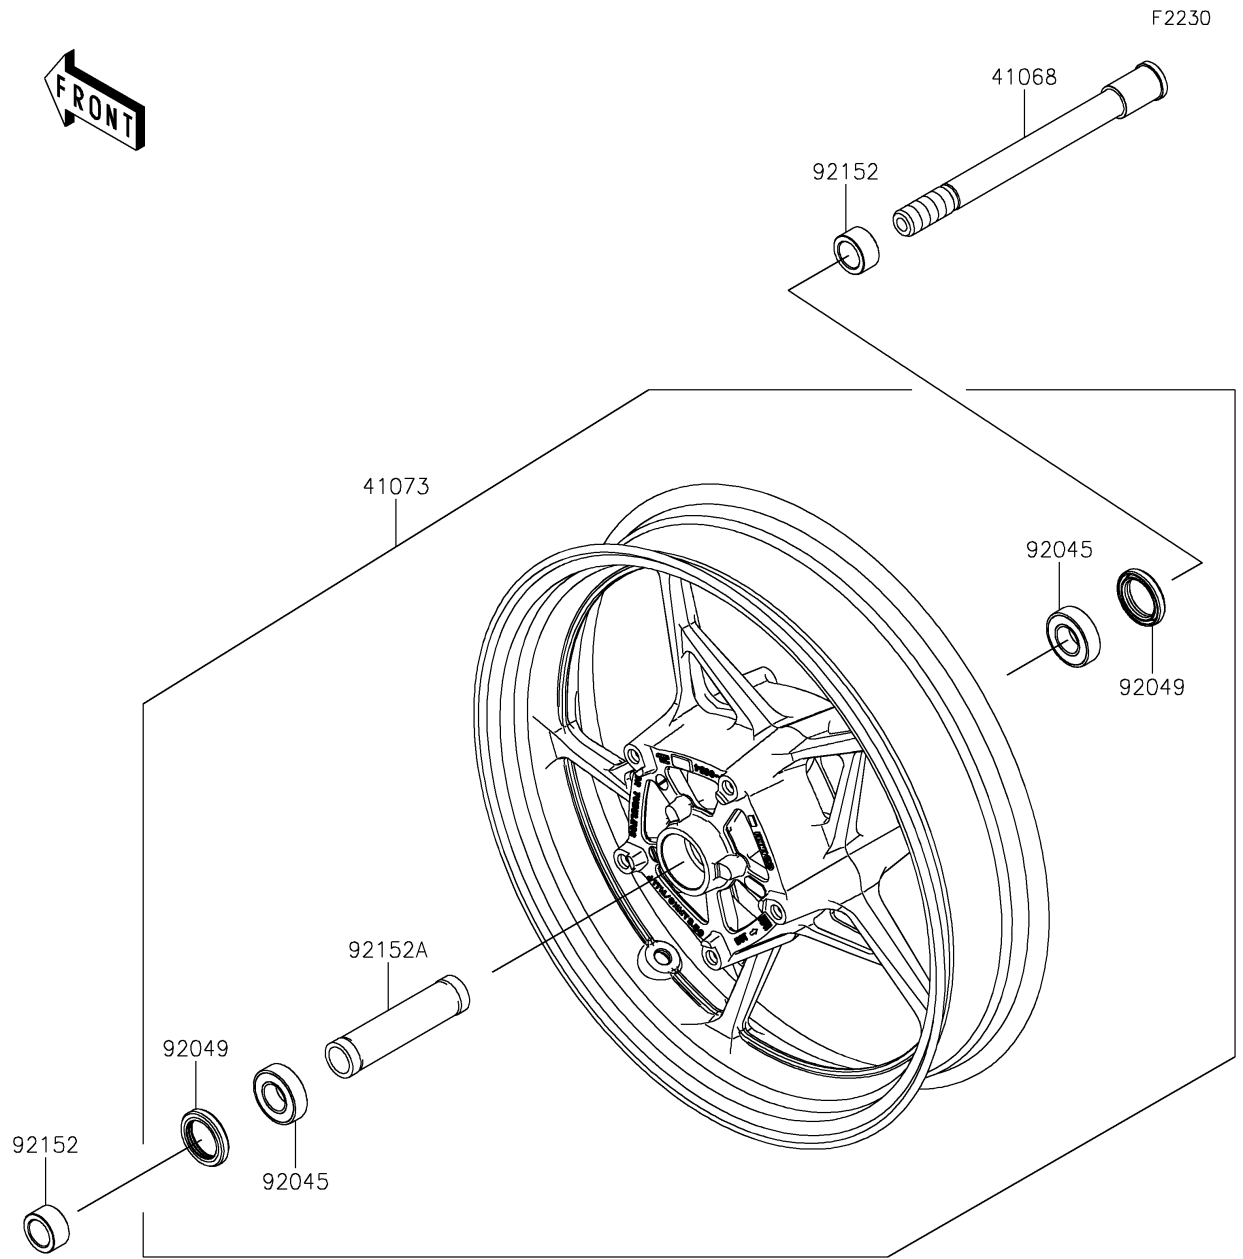

2018 NINJA® 650

PARTS DIAGRAM

Front Wheel

2018 NINJA® 650

PARTS LIST

Front Wheel

ITEM NAME	PART NUMBER	QUANTITY
AXLE,FR,20X209 (Ref # 41068)	41068-0616	1
WHEEL-ASSY,FR,G.BLACK (Ref # 41073)	41073-0703-QT	1
BEARING-BALL,20X42X12 (Ref # 92045)	92045-0820	2
SEAL-OIL,BJN30427 (Ref # 92049)	92049-0130	2
COLLAR,20X30X15.5 (Ref # 92152)	92152-0946	2
COLLAR,20.2X27.2X115 (Ref # 92152A)	92152-2227	1