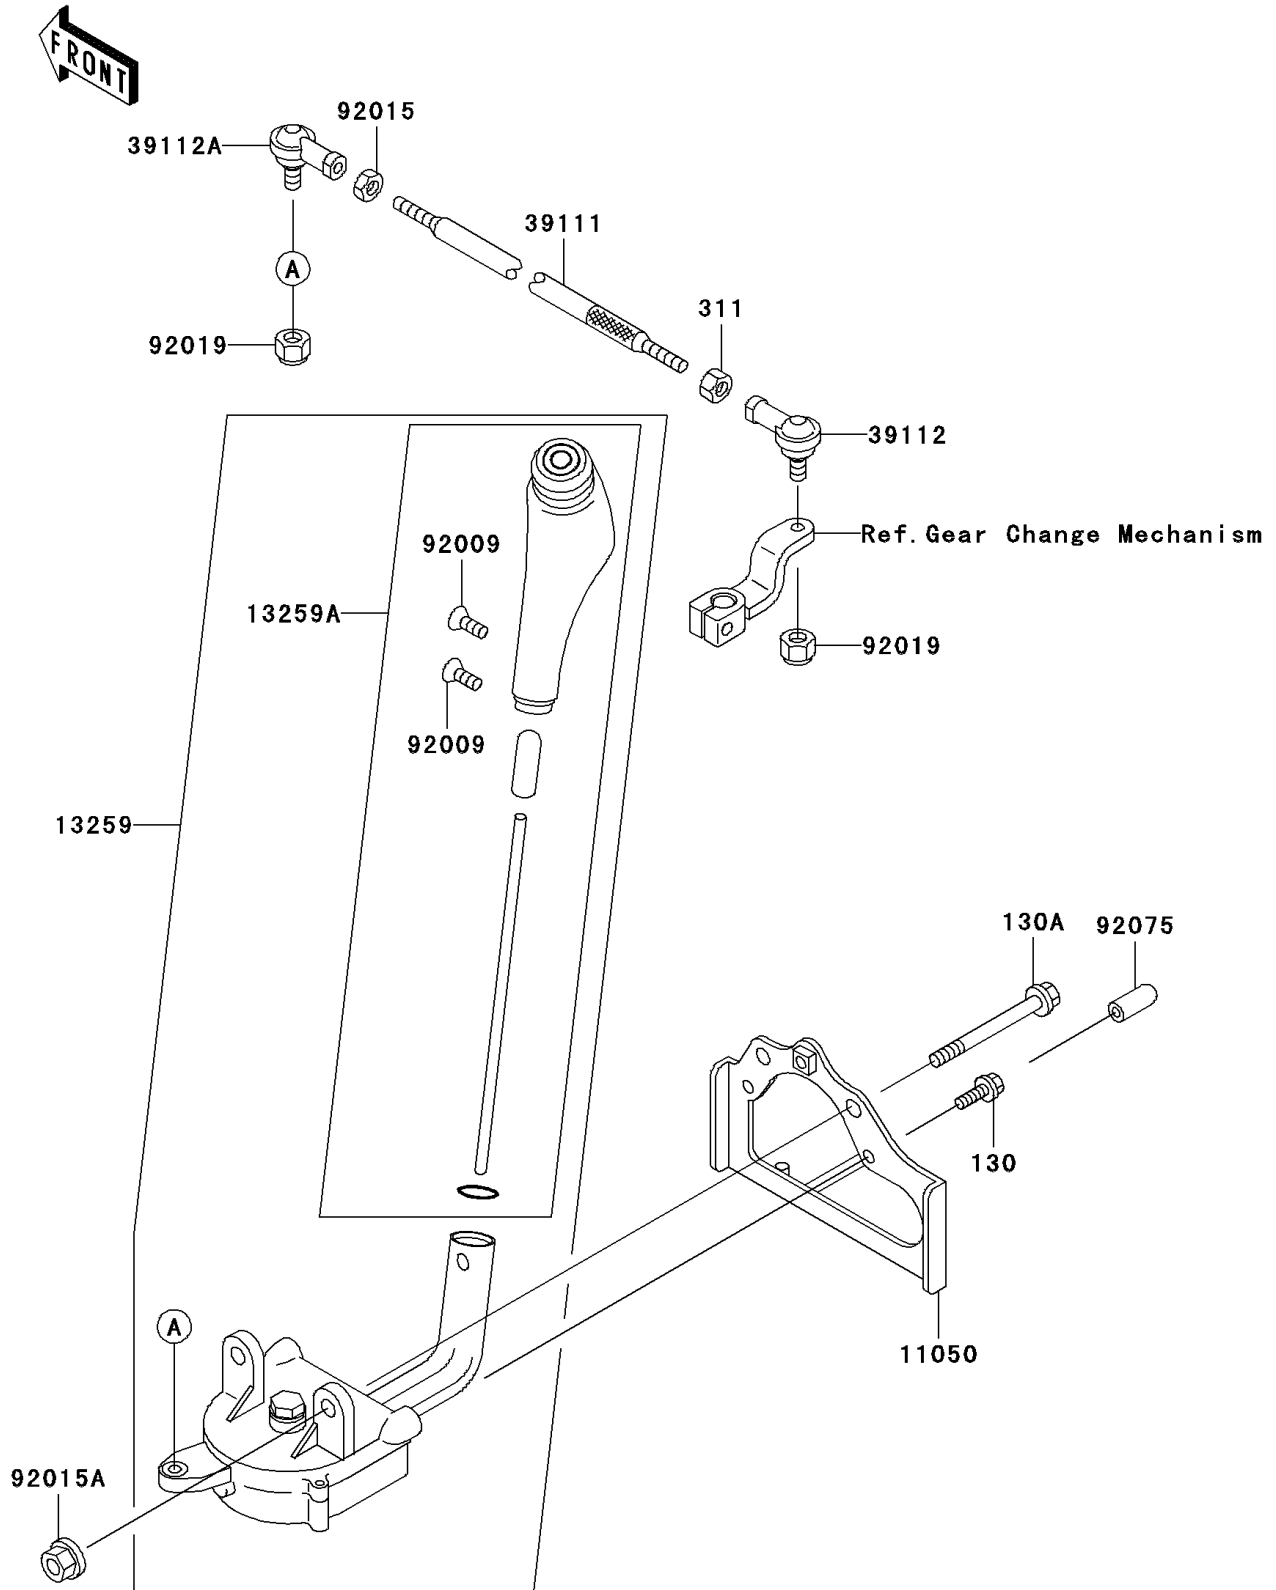

2002 Prairie 400 4X4

PARTS DIAGRAM

Control

E7110

2002 Prairie 400 4X4

PARTS LIST

Control

ITEM NAME

PART NUMBER

QUANTITY
