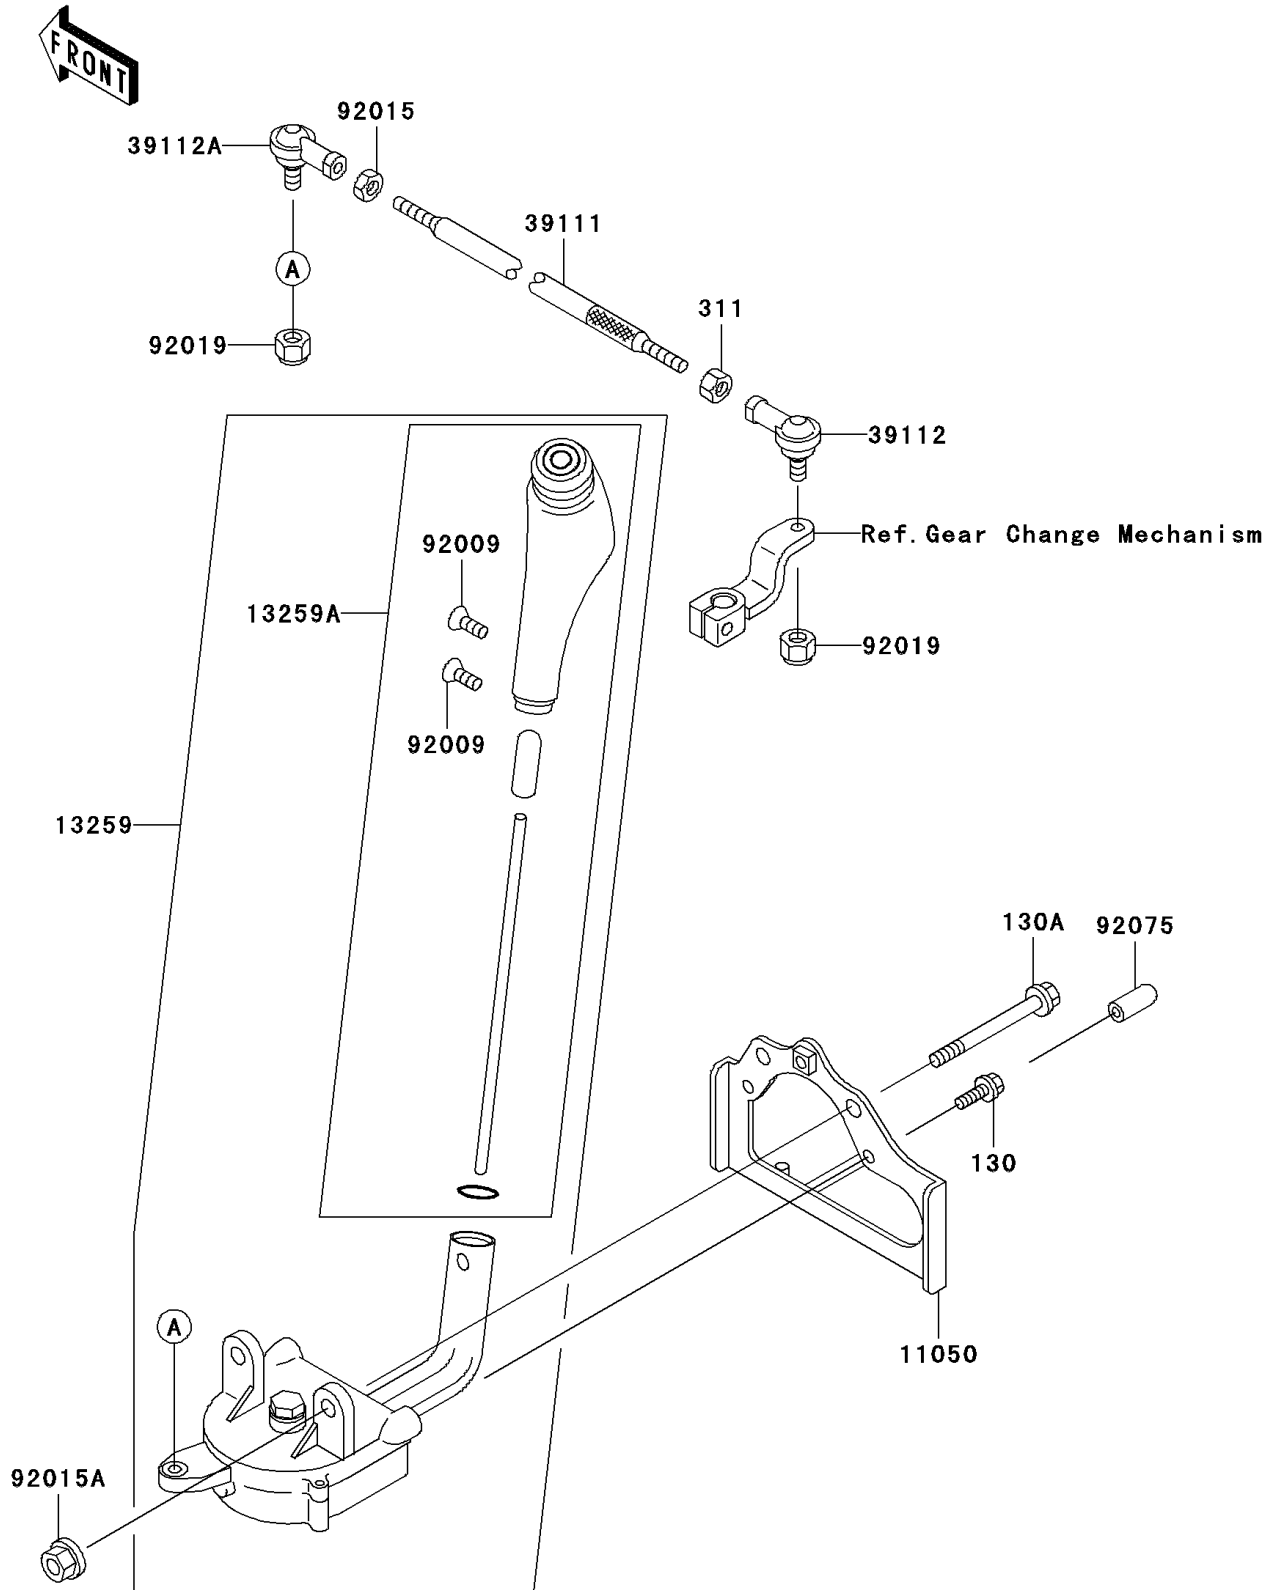

2000 Prairie 400 4X4

PARTS DIAGRAM

Control

E7110

2000 Prairie 400 4X4

PARTS LIST

Control

ITEM NAME

PART NUMBER

QUANTITY
