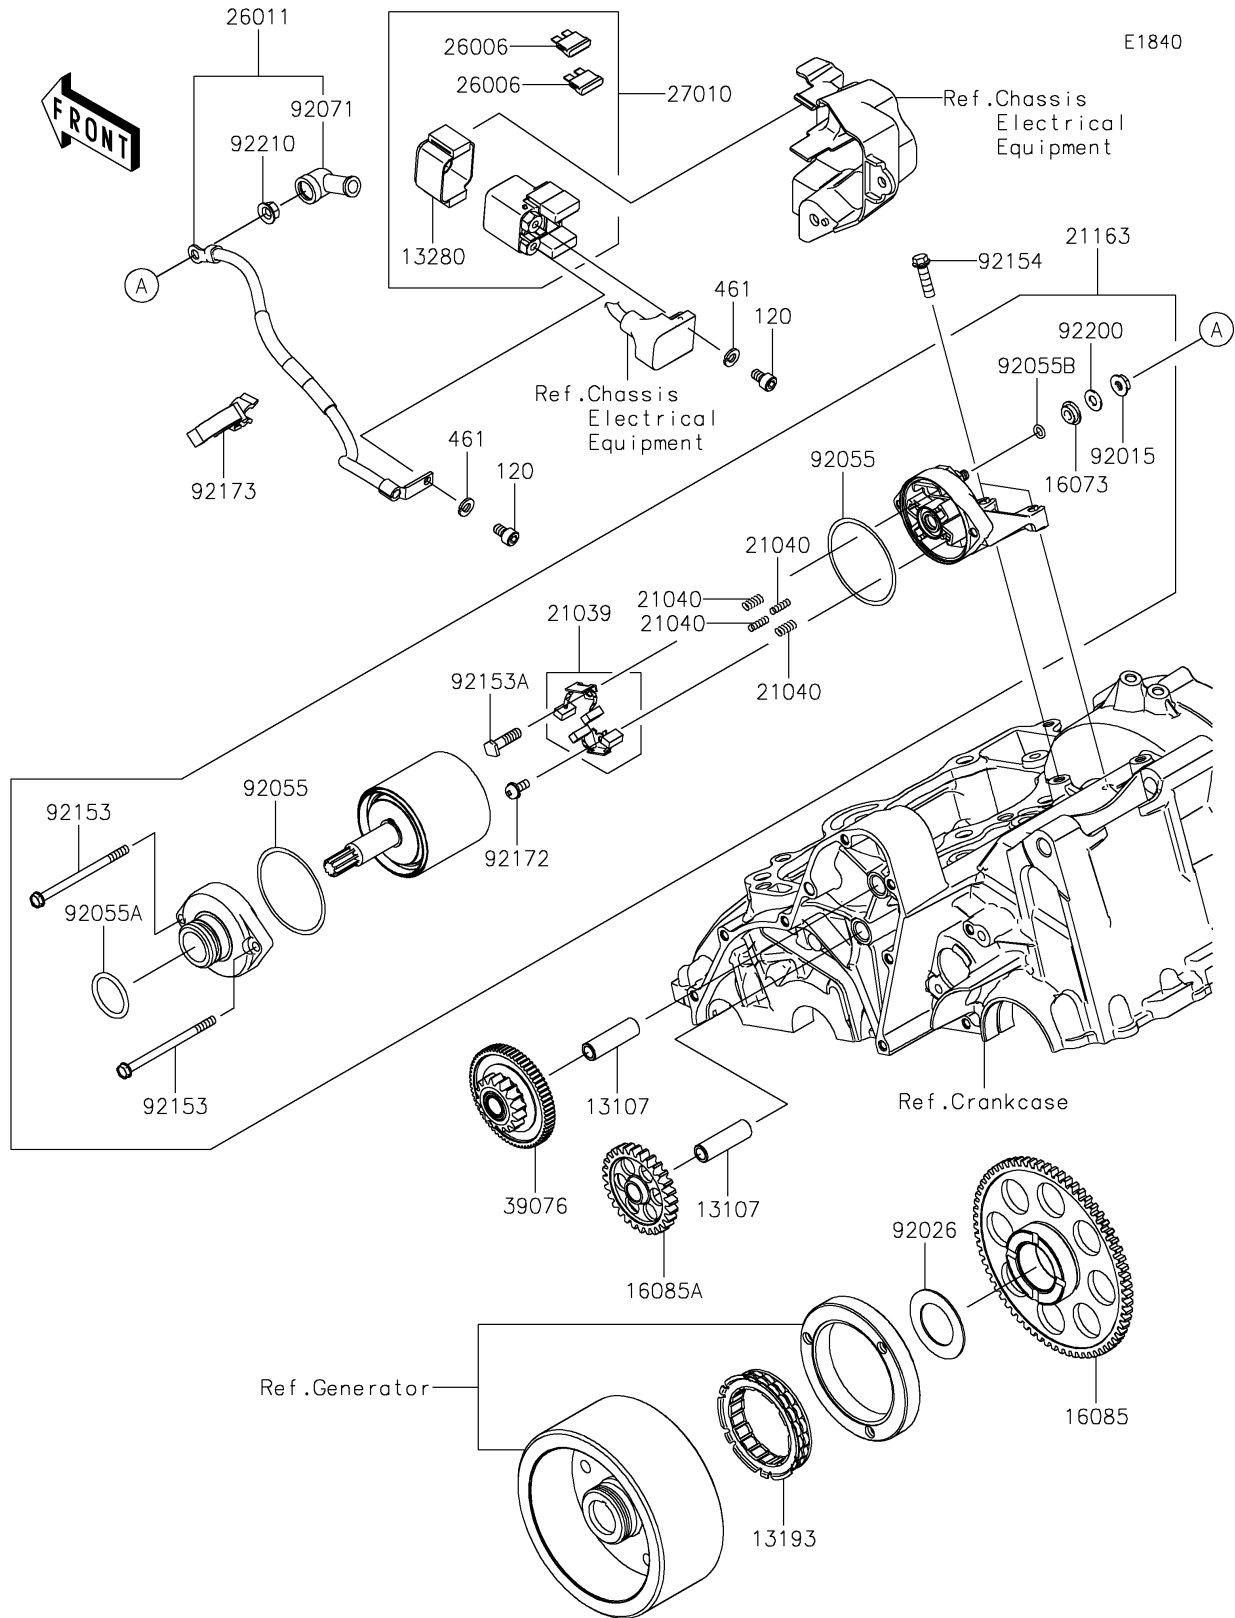

2017 Ninja 650

PARTS DIAGRAM

Starter Motor

2017 Ninja 650

PARTS LIST

Starter Motor

ITEM NAME	PART NUMBER	QUANTITY
BOLT-SOCKET,6X10 (Ref # 120)	120CB0610	2
SHAFT,IDLE GEAR (Ref # 13107)	13107-1106	2
CLUTCH-ASSY-ONEWAY (Ref # 13193)	13193-0006	1
HOLDER (Ref # 13280)	13280-0710	1
INSULATOR (Ref # 16073)	16073-0053	1
GEAR,67T (Ref # 16085)	16085-0076	1
GEAR,IDLE,28T (Ref # 16085A)	16085-0664	1
BRUSH,CARBON (Ref # 21039)	21039-0004	1
SPRING-BRUSH (Ref # 21040)	21040-0003	4
STARTER-ELECTRIC (Ref # 21163)	21163-0746	1
FUSE,BLADE,30A,GREEN (Ref # 26006)	26006-1006	2
WIRE-LEAD (Ref # 26011)	26011-0939	1
SWITCH,MAGNETIC (Ref # 27010)	27010-0709	1
LIMITER,16T&66T (Ref # 39076)	39076-0034	1
WASHER-SPRING,6MM (Ref # 461)	461DB0600	2
NUT,STARTER MOTOR (Ref # 92015)	92015-1476	1
SPACER,29.1X47.5X1.2 (Ref # 92026)	92026-087	1
RING-O (Ref # 92055)	92055-0136	2
RING-O (Ref # 92055A)	92055-1276	1
RING-O,4.5X2.0 (Ref # 92055B)	92055-1370	1
GROMMET (Ref # 92071)	92071-0024	1
BOLT (Ref # 92153)	92153-1850	2
BOLT (Ref # 92153A)	92153-1866	1
BOLT,FLANGED,6X22 (Ref # 92154)	92154-0504	2
SCREW (Ref # 92172)	92172-0334	1
CLAMP (Ref # 92173)	92173-1691	1
WASHER (Ref # 92200)	92200-0386	1
NUT,6MM (Ref # 92210)	92210-0188	1