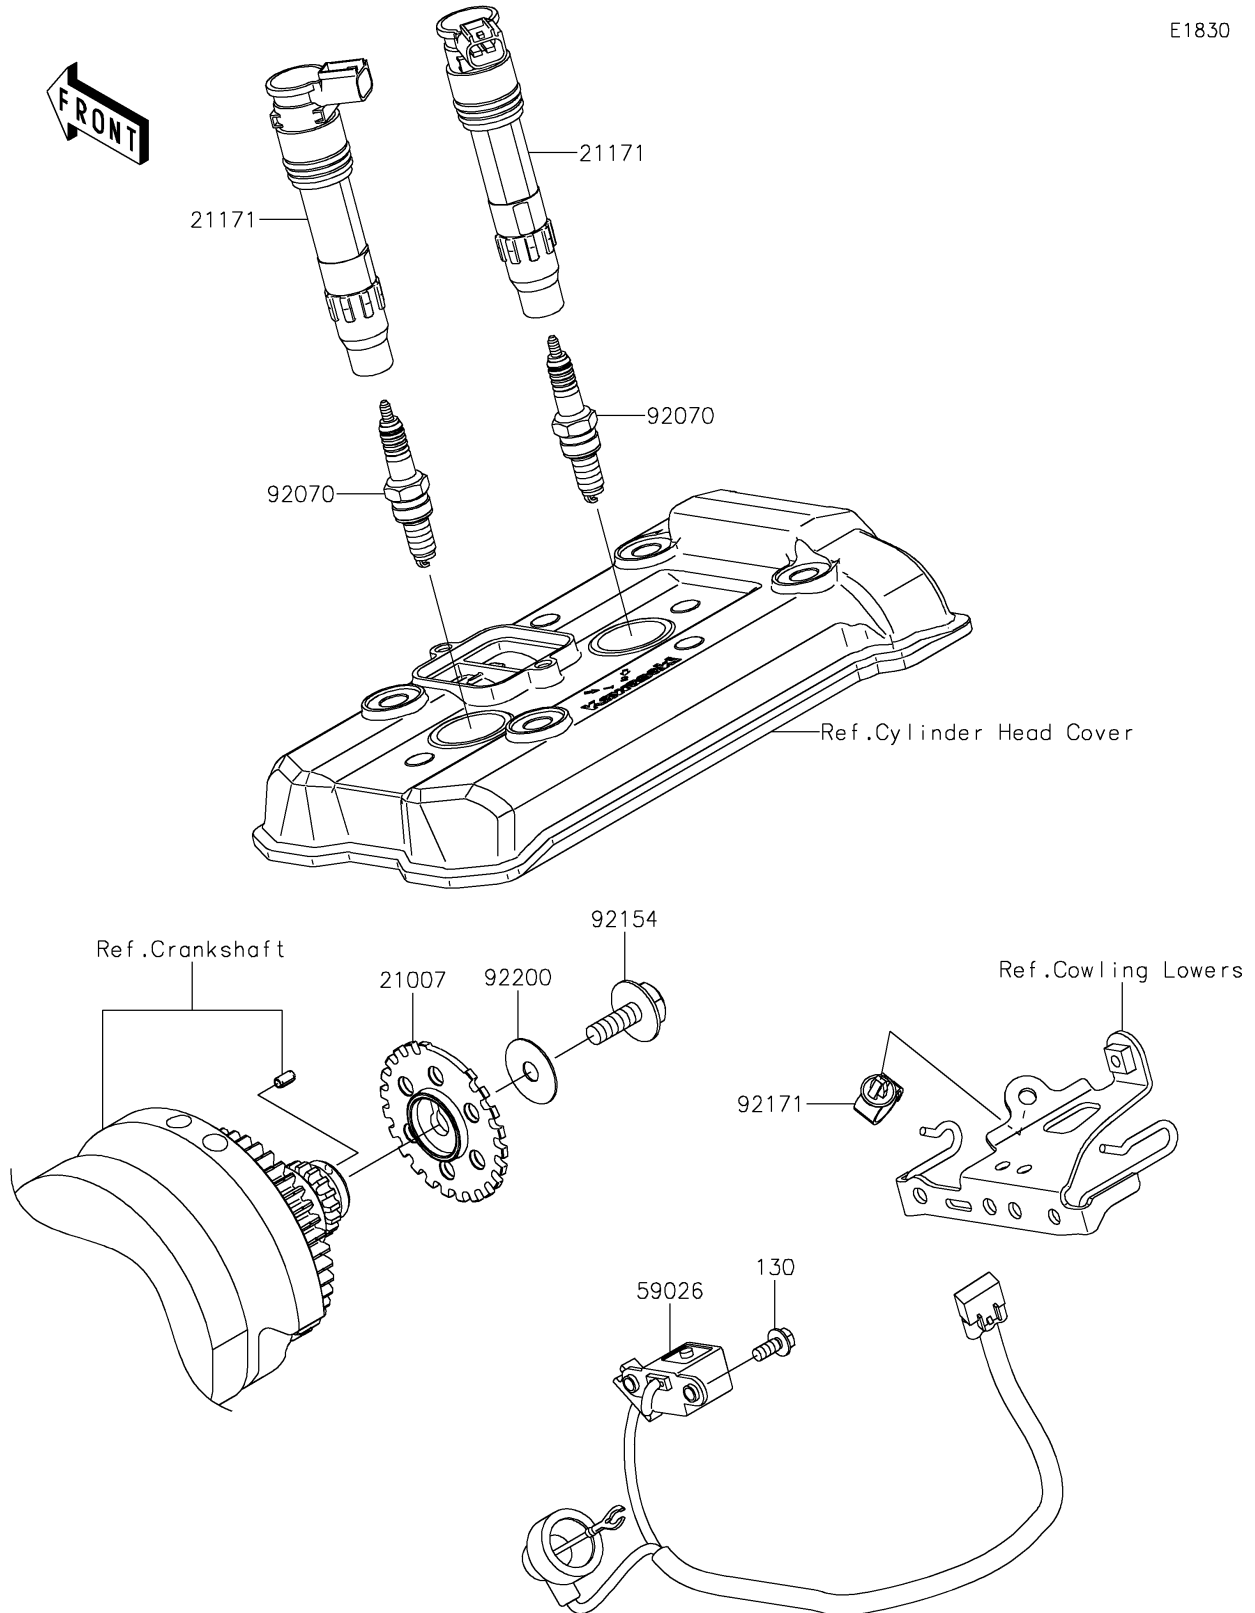

## PARTS DIAGRAM

### Ignition System

E1830

## PARTS LIST

### Ignition System

| ITEM NAME                            | PART NUMBER | QUANTITY |
|--------------------------------------|-------------|----------|
| BOLT-FLANGED,5X12 (Ref # 130)        | 130BA0512   | 2        |
| ROTOR,PULSING (Ref # 21007)          | 21007-0053  | 1        |
| COIL-ASSY-IGNITION (Ref # 21171)     | 21171-0033  | 2        |
| COIL-PULSING (Ref # 59026)           | 59026-0045  | 1        |
| PLUG-SPARK,CR9EIA(NGK) (Ref # 92070) | 92070-0014  | 2        |
| BOLT,FLANGED,8X23 (Ref # 92154)      | 92154-0187  | 1        |
| CLAMP,13MM DIA. (Ref # 92171)        | 92171-1415  | 1        |
| WASHER,8.5X28X0.8 (Ref # 92200)      | 92200-0274  | 1        |