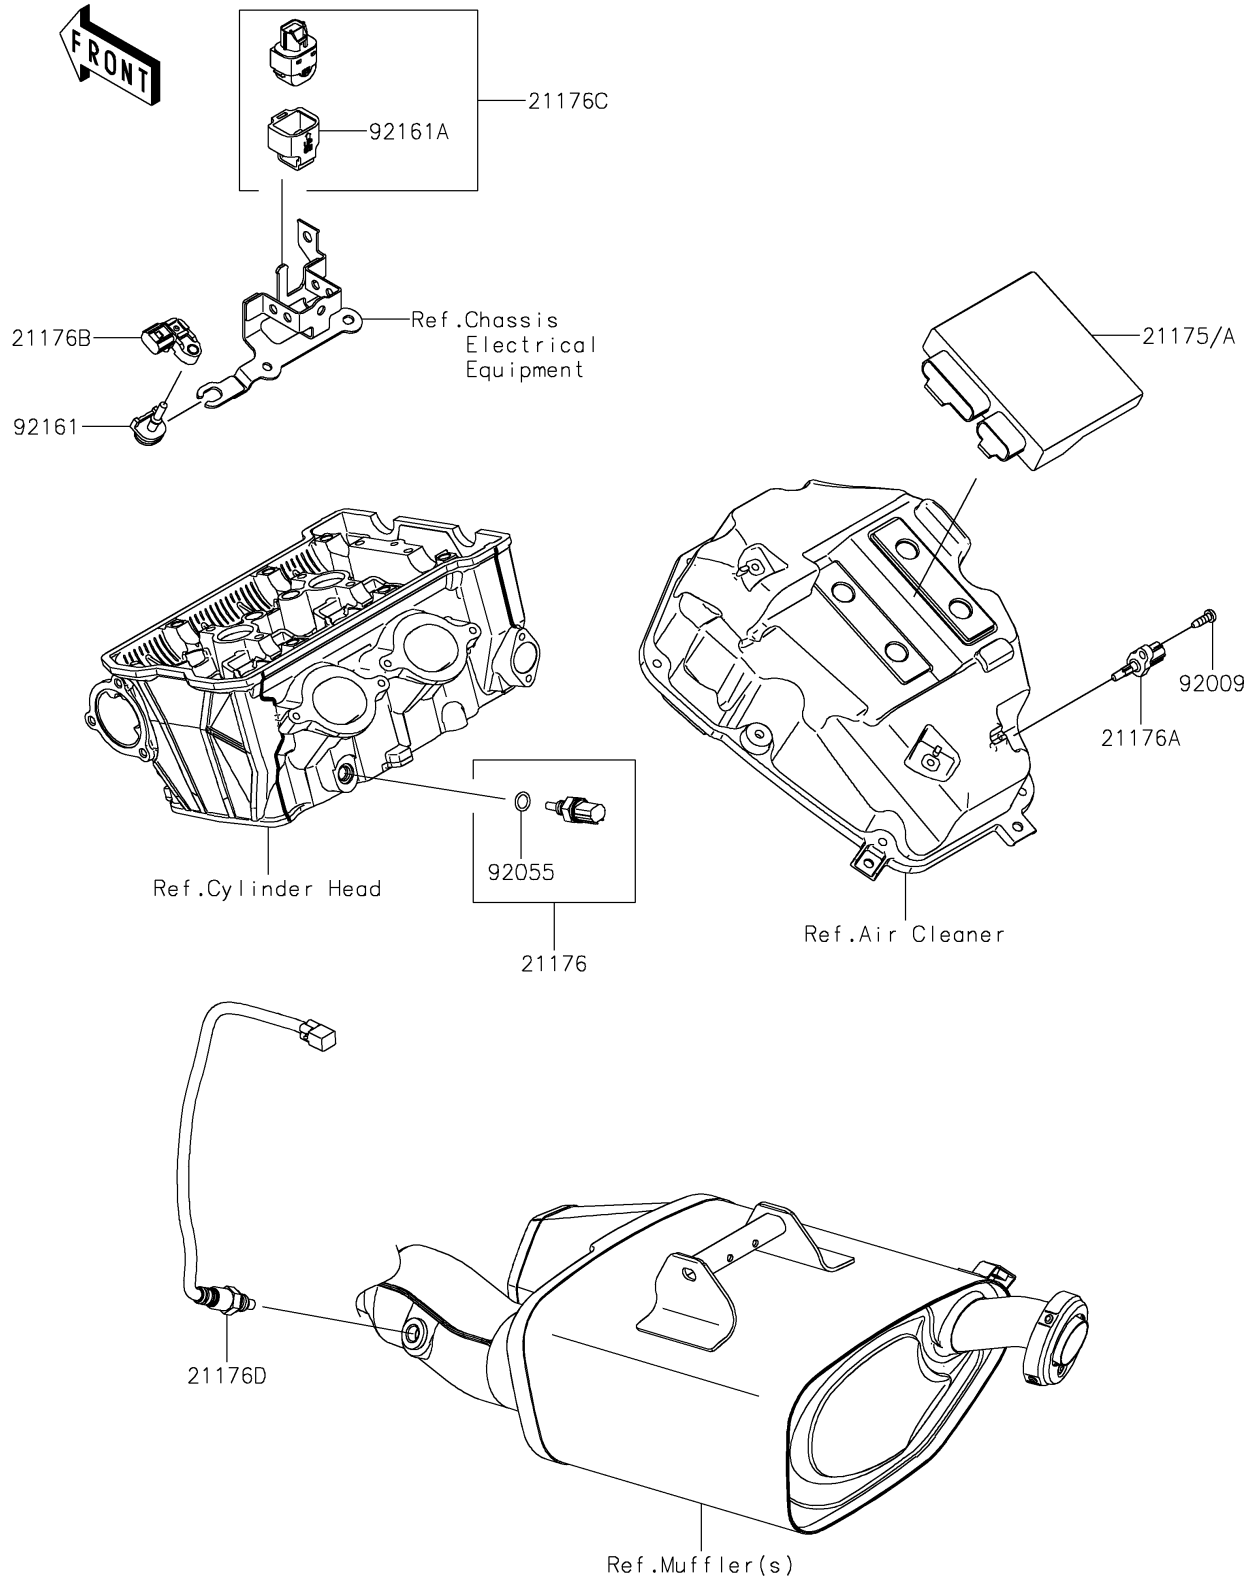

2017 Ninja 650

PARTS DIAGRAM

Fuel Injection

E1530

2017 Ninja 650

PARTS LIST

Fuel Injection

ITEM NAME	PART NUMBER	QUANTITY
CONTROL UNIT-ELECTRONIC (Ref # 21175A)	21175-1194	1
SENSOR,WATER TEMP (Ref # 21176)	21176-0009	1
SENSOR,AIR TEMPERATURE (Ref # 21176A)	21176-0048	1
SENSOR,PRESSURE (Ref # 21176B)	21176-0111	1
SENSOR,VEHICLE-DOWN (Ref # 21176C)	21176-0704	1
SENSOR,OXYGEN (Ref # 21176D)	21176-0824	1
SCREW,TAPPING,5X16 (Ref # 92009)	92009-1984	1
RING-O,9.5X1.9 (Ref # 92055)	92055-0016	1
DAMPER (Ref # 92161)	92161-0673	1
DAMPER (Ref # 92161A)	92161-0951	1