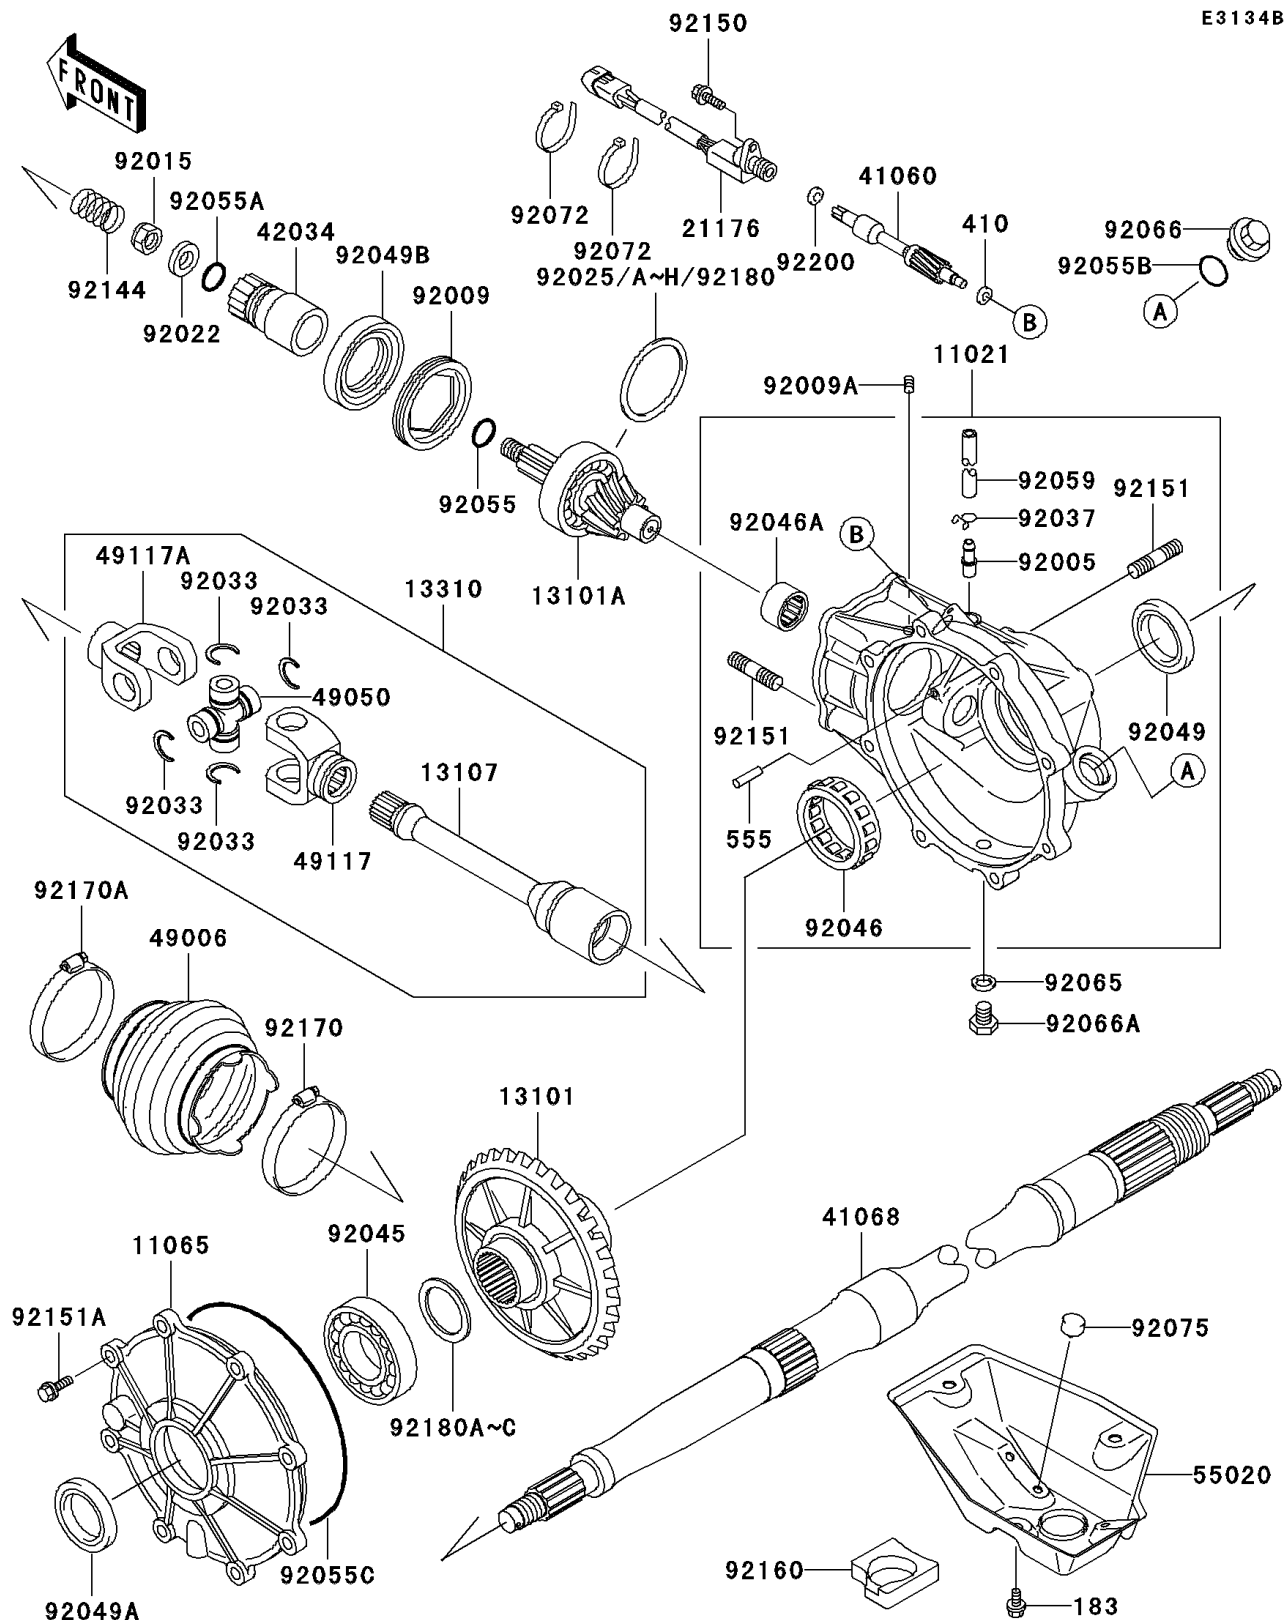

2002 Prairie 400 4X4

PARTS DIAGRAM

Drive Shaft(Rear)

E3134B

2002 Prairie 400 4X4

PARTS LIST

Drive Shaft(Rear)

ITEM NAME

PART NUMBER

QUANTITY
