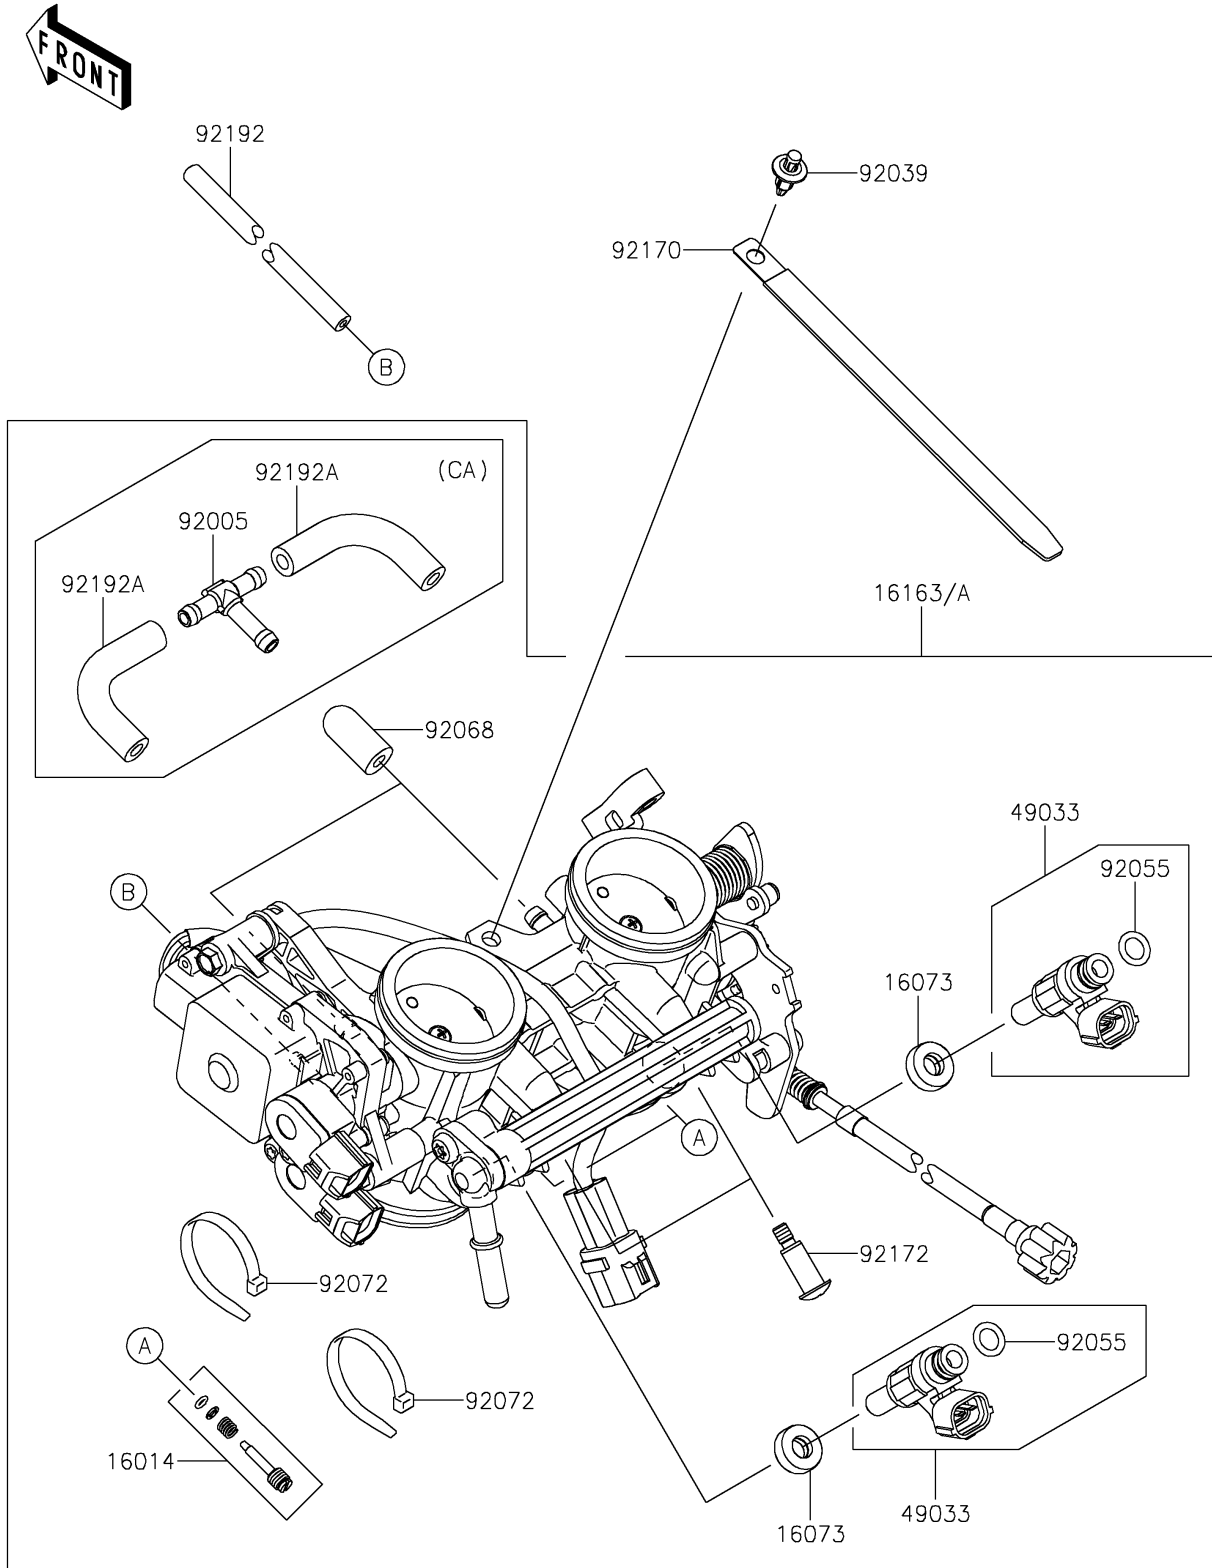

2018 NINJA® 650

PARTS DIAGRAM

Throttle

E1510

2018 NINJA® 650

PARTS LIST

Throttle

ITEM NAME	PART NUMBER	QUANTITY
SCREW-PILOT AIR (Ref # 16014)	16014-0002	2
INSULATOR (Ref # 16073)	16073-0129	2
THROTTLE-ASSY (Ref # 16163A)	16163-0878	1
NOZZLE-INJECTION (Ref # 49033)	49033-0042	2
RIVET (Ref # 92039)	92039-0707	1
RING-O,INJECTION NOZZLE (Ref # 92055)	92055-0124	2
PLUG,12X25 (Ref # 92068)	92068-006	2
BAND,SUB-HARNESS (Ref # 92072)	92072-0012	2
CLAMP,L=150 (Ref # 92170)	92170-1114	1
SCREW,PIPE INJECTION (Ref # 92172)	92172-0064	2
TUBE,3X6.7X300 (Ref # 92192)	92192-0977	1