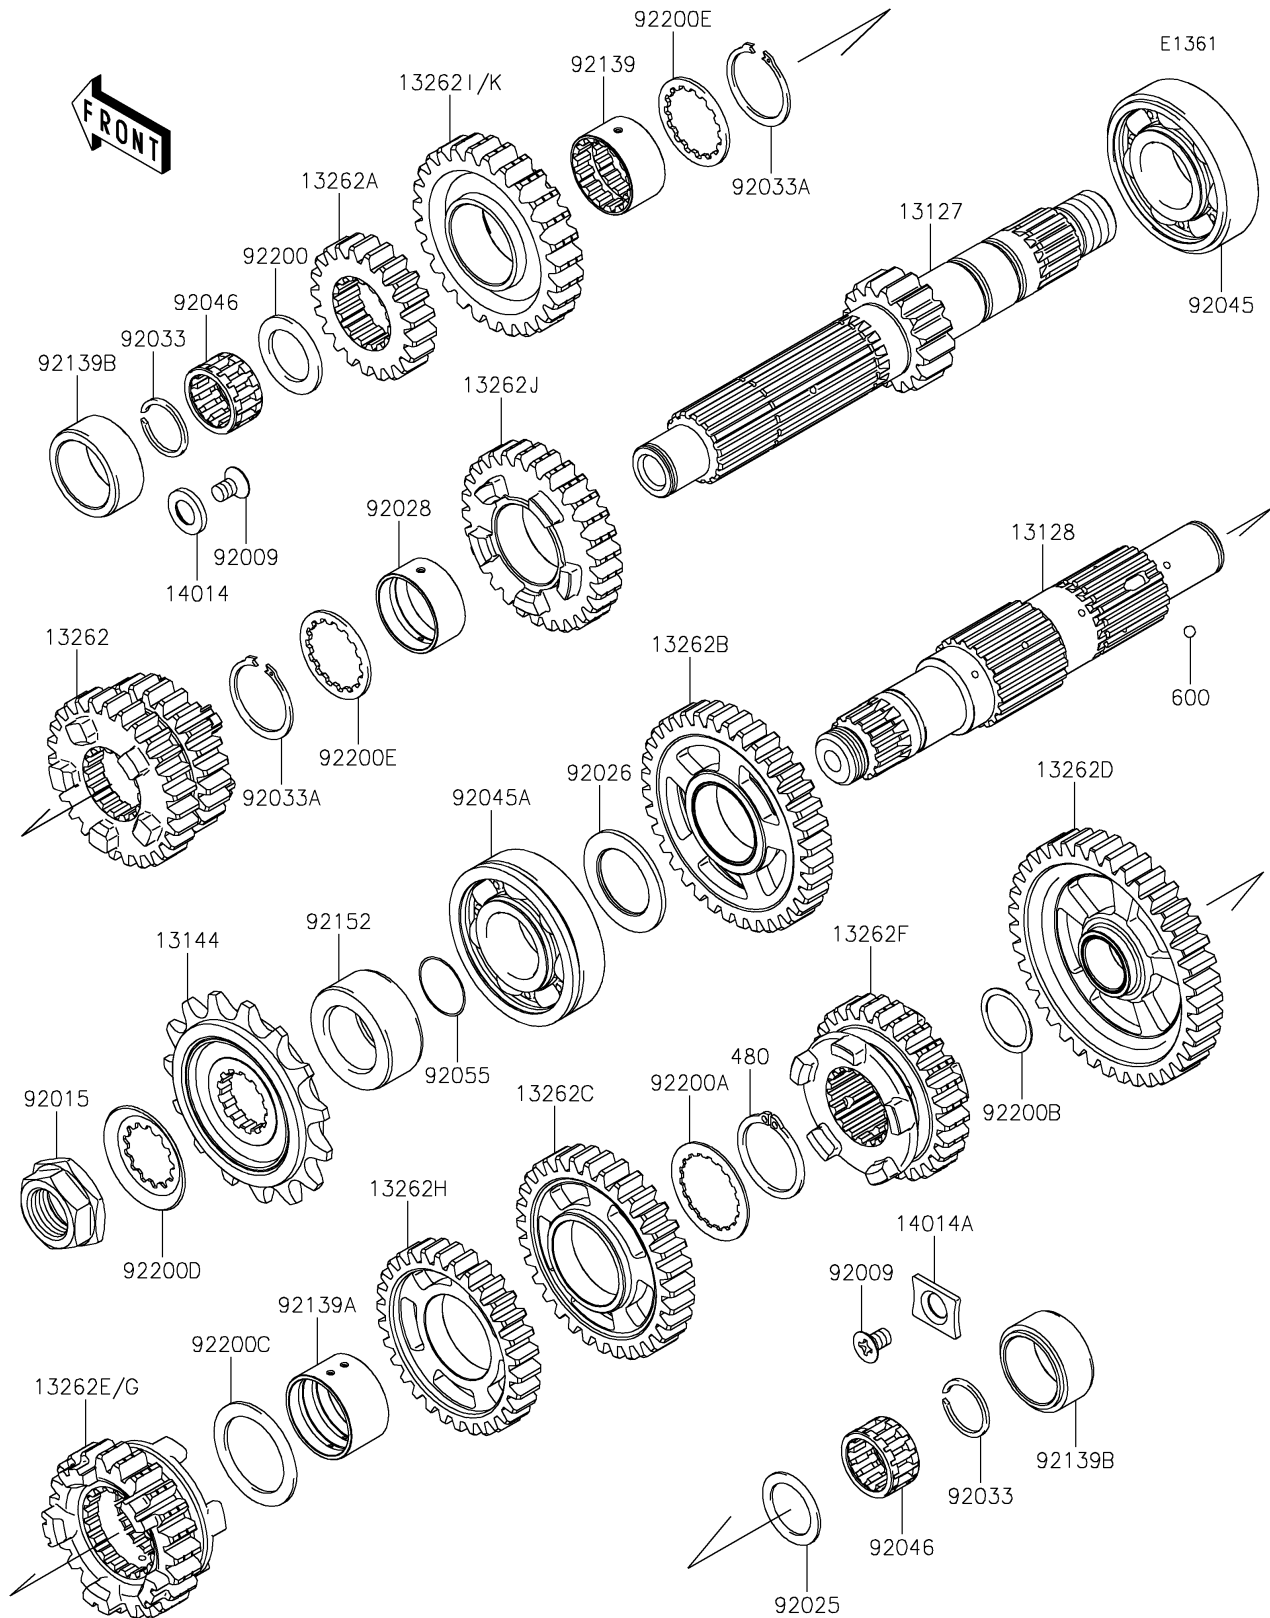

2017 Ninja 650

PARTS DIAGRAM

Transmission