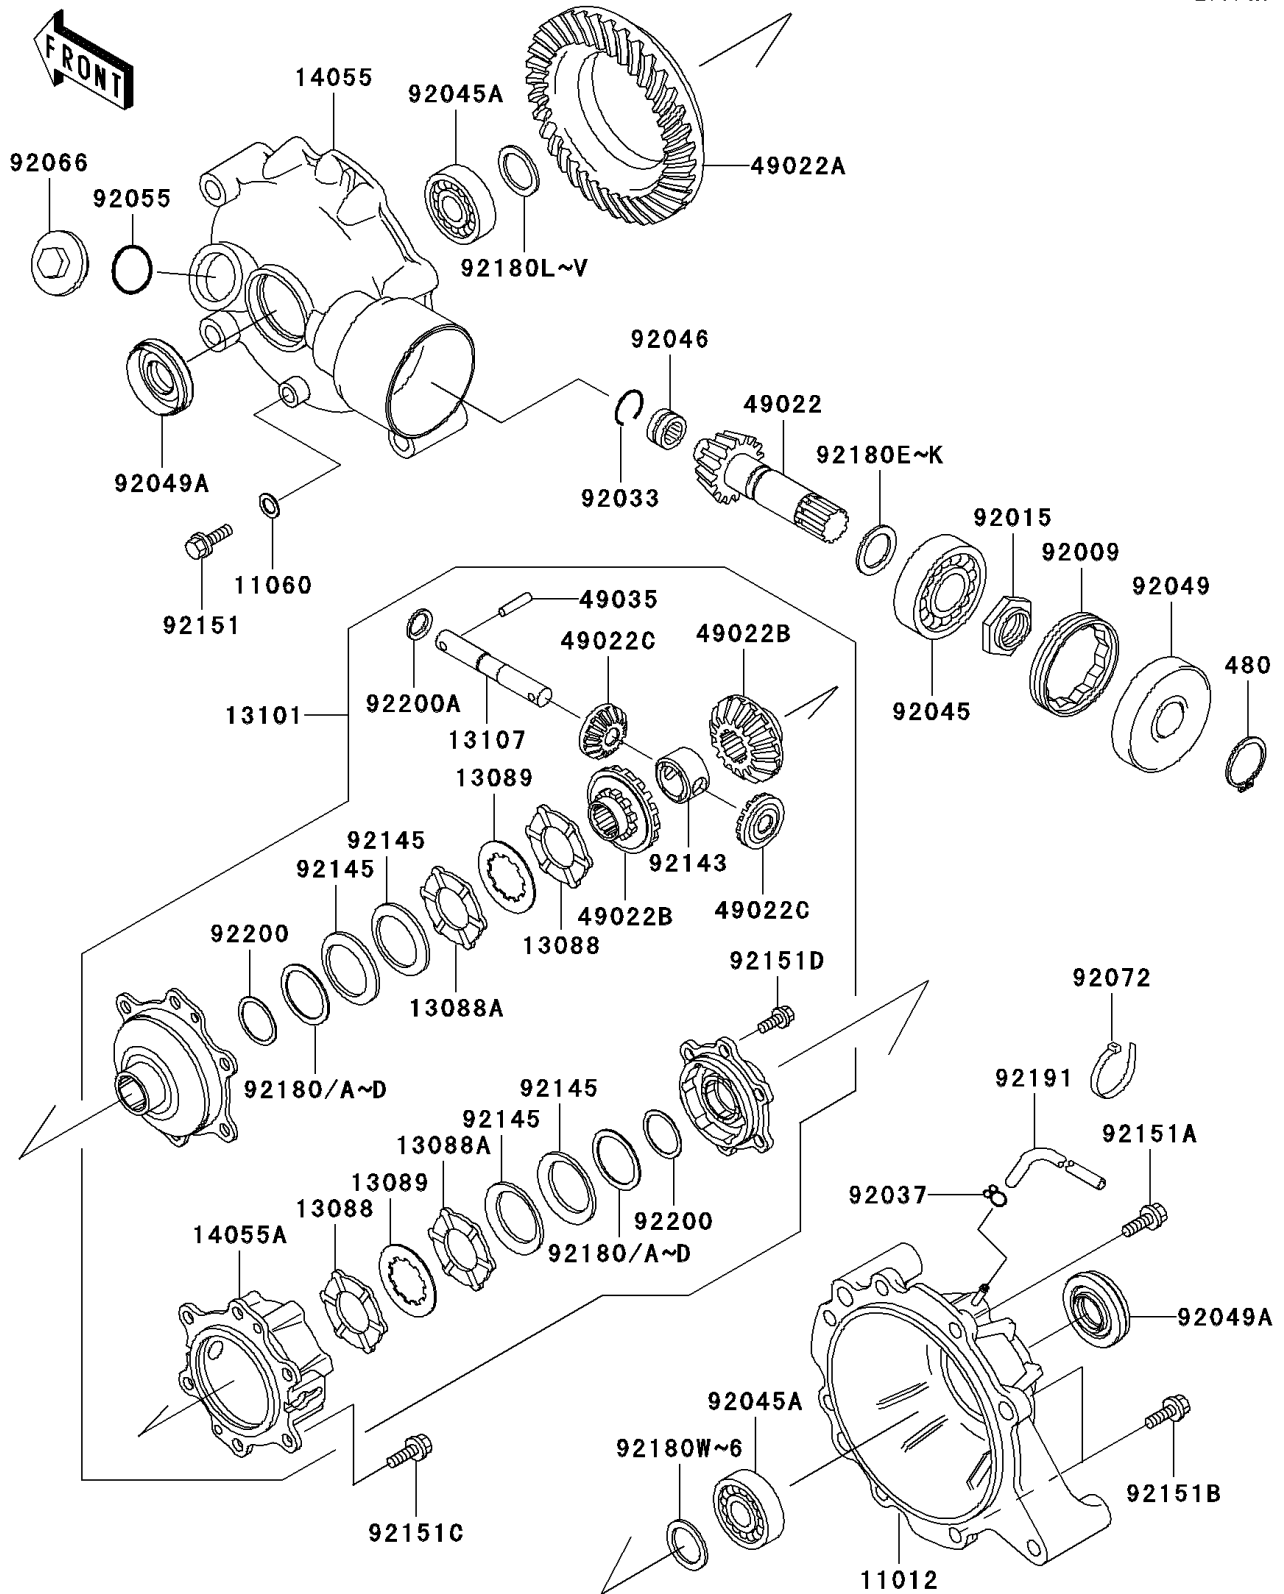

2002 Prairie 400 4X4

PARTS DIAGRAM

Drive Shaft(Differential)

E3134A

2002 Prairie 400 4X4

PARTS LIST

Drive Shaft(Differential)

ITEM NAME

PART NUMBER

QUANTITY
