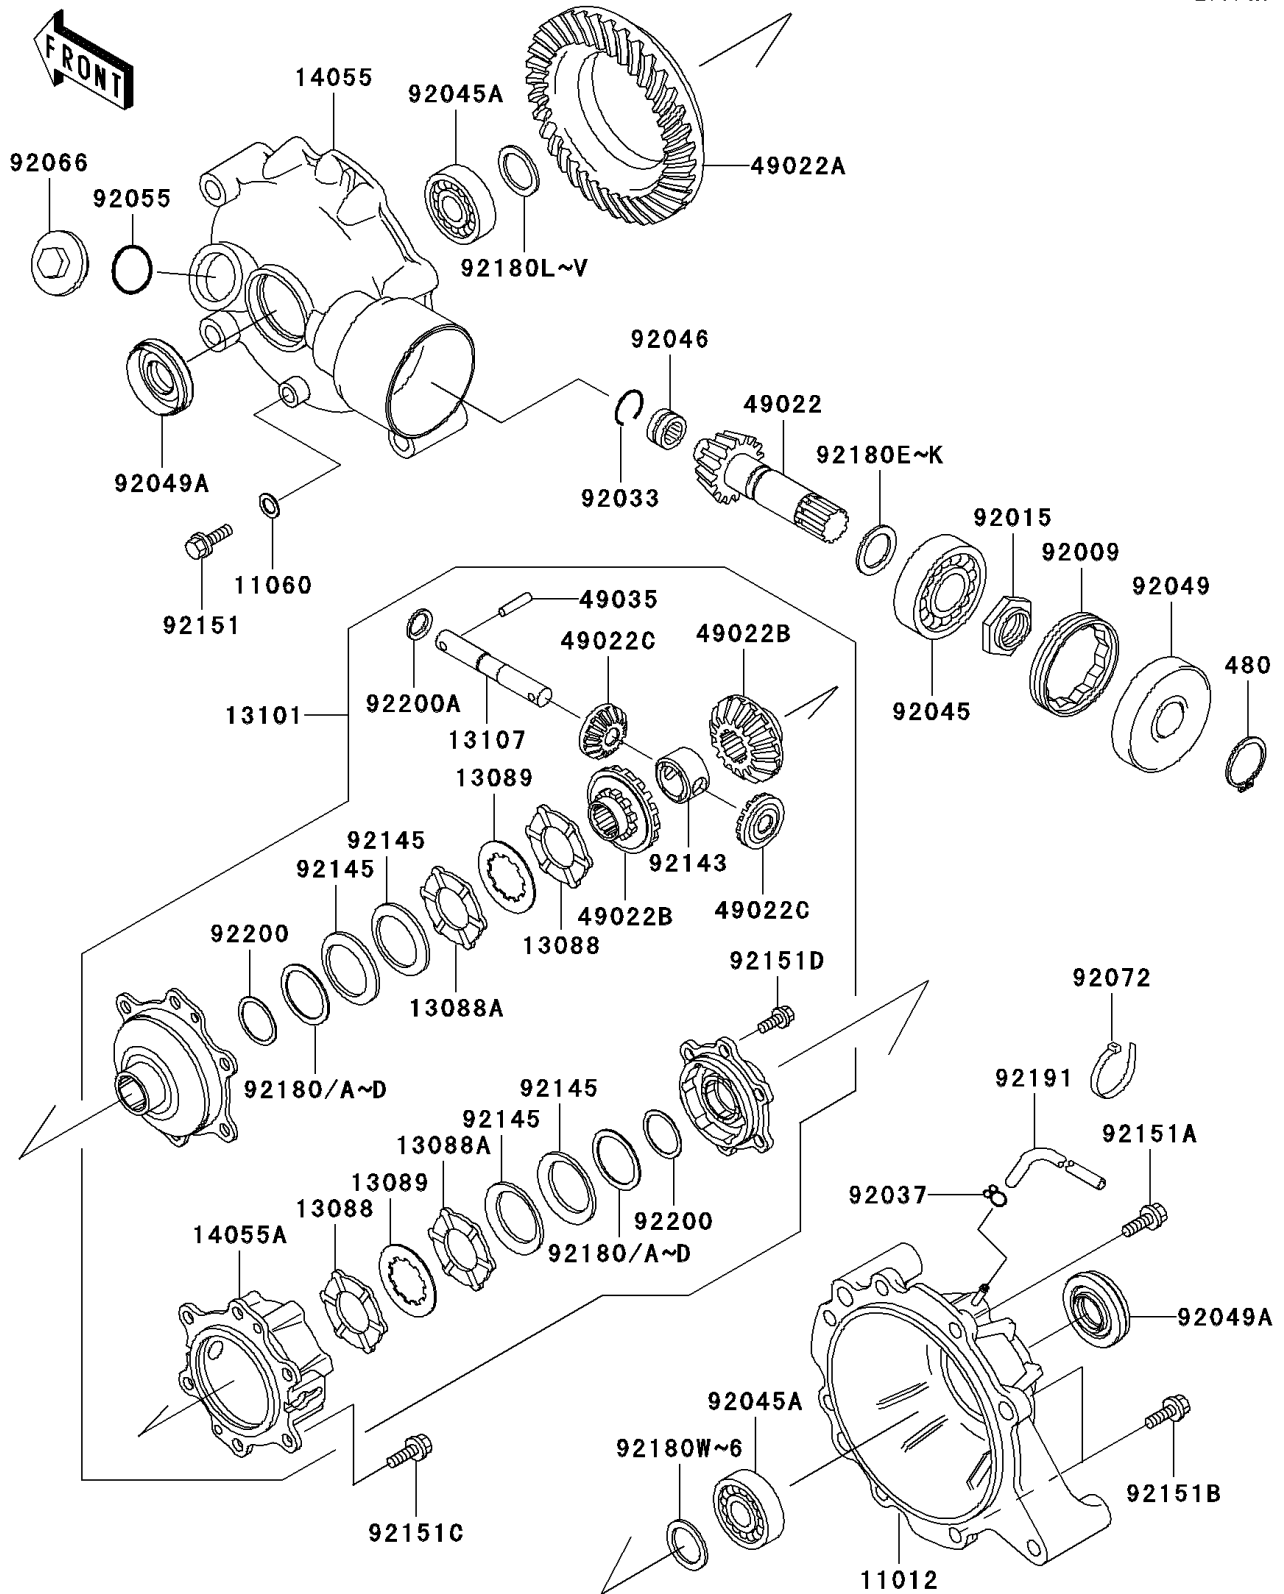

1999 Prairie 400 4X4

PARTS DIAGRAM

Drive Shaft(Differential)

E3134A

1999 Prairie 400 4X4

PARTS LIST

Drive Shaft(Differential)

ITEM NAME

PART NUMBER

QUANTITY
