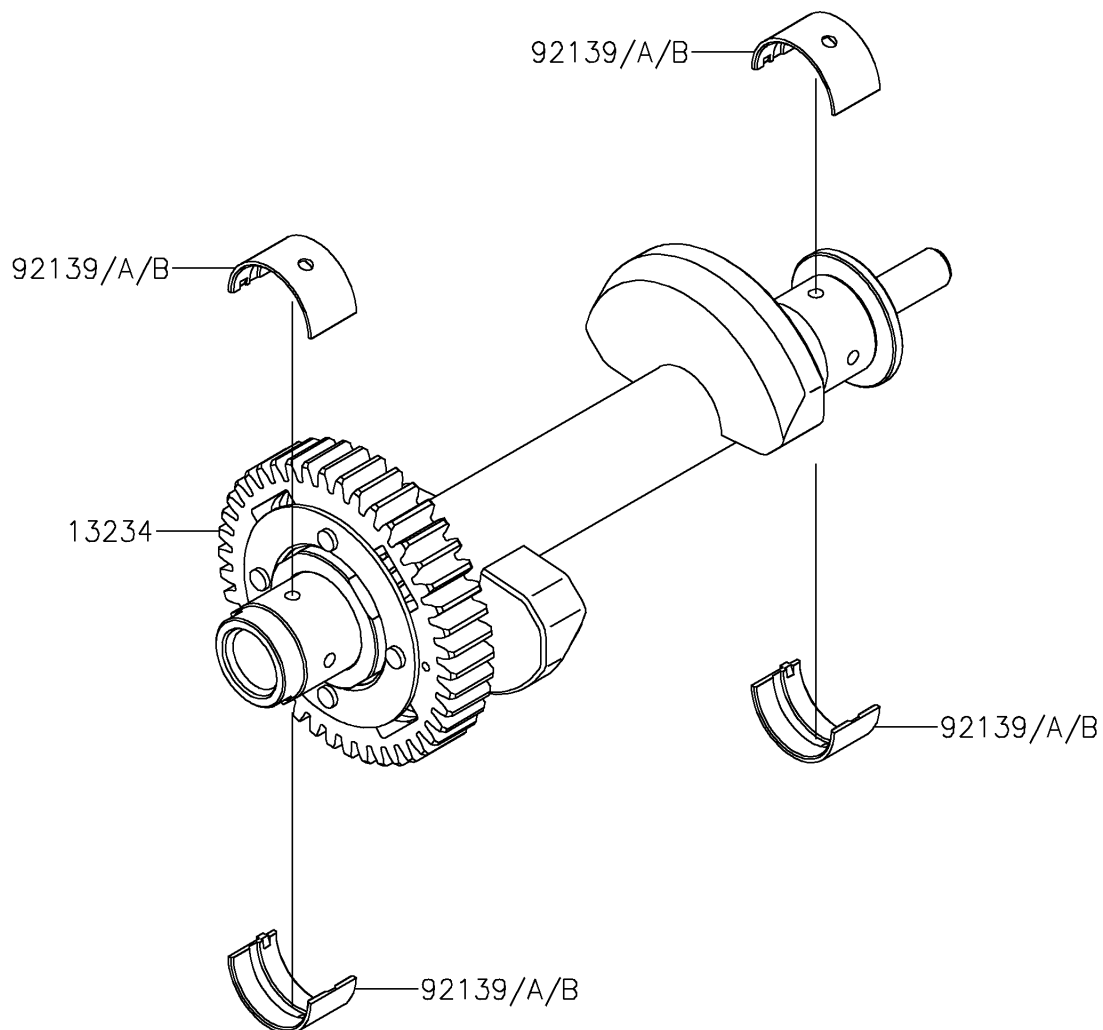

2017 Ninja 650

PARTS DIAGRAM

Balancer

E1323

2017 Ninja 650

PARTS LIST

Balancer

| ITEM NAME | PART NUMBER | QUANTITY |
|---------------------------------------|-------------|----------|
| SHAFT-COMP,BALANCER (Ref # 13234) | 13234-0043 | 1 |
| BUSHING,BALANCER,BLUE (Ref # 92139) | 92139-0117 | 4 |
| BUSHING,BALANCER,BLACK (Ref # 92139A) | 92139-0118 | AR |
| BUSHING,BALANCER,BROWN (Ref # 92139B) | 92139-0119 | AR |