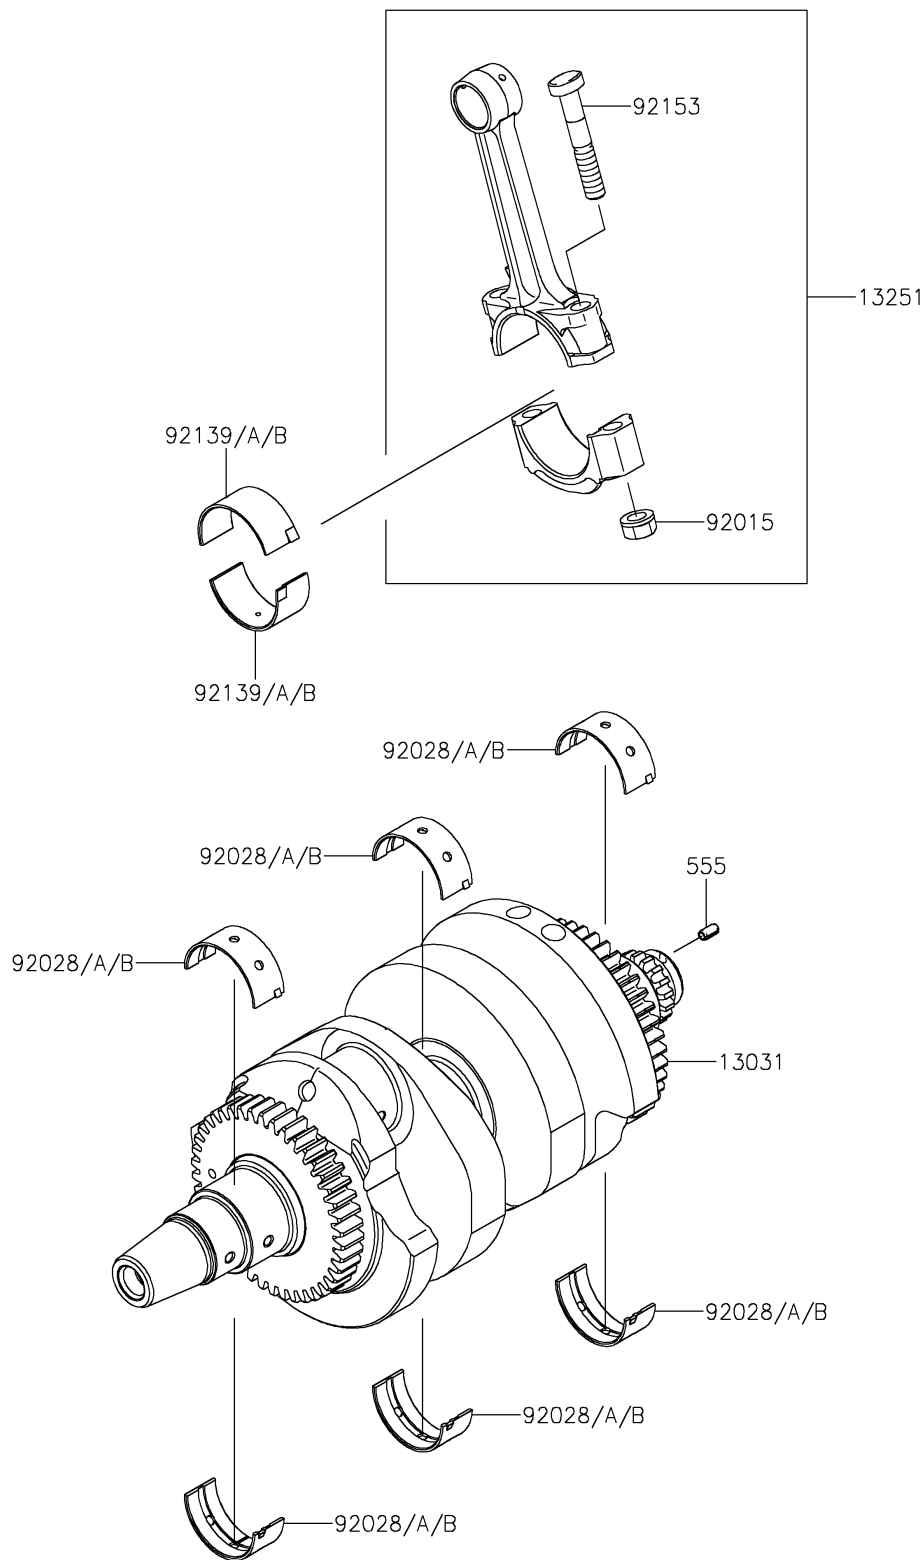

## PARTS DIAGRAM

### Crankshaft

E1321

## PARTS LIST

### Crankshaft

**Kawasaki**

Let the Good Times Roll®

ITEM NAME	PART NUMBER	QUANTITY
CRANKSHAFT-COMP (Ref # 13031)	13031-0149	1
ROD-ASSY-CONNECTING,K (Ref # 13251)	13251-0010-KK	2
PIN-SPRING,4X8 (Ref # 555)	555A0408	1
NUT,FLANGED,8MM (Ref # 92015)	92015-1311	4
BUSHING,CRANKSHAFT,BLUE (Ref # 92028)	92028-1903	6
BUSHING,CRANKSHAFT,BLACK (Ref # 92028A)	92028-1904	AR
BUSHING,CRANKSHAFT,BROWN (Ref # 92028B)	92028-1905	AR
BUSHING,CON-ROD,BLUE (Ref # 92139)	92139-0114	4
BUSHING,CON-ROD,BLACK (Ref # 92139A)	92139-0115	AR
BUSHING,CON-ROD,BROWN (Ref # 92139B)	92139-0116	AR
BOLT,CON-ROD,8X49 (Ref # 92153)	92153-0957	4