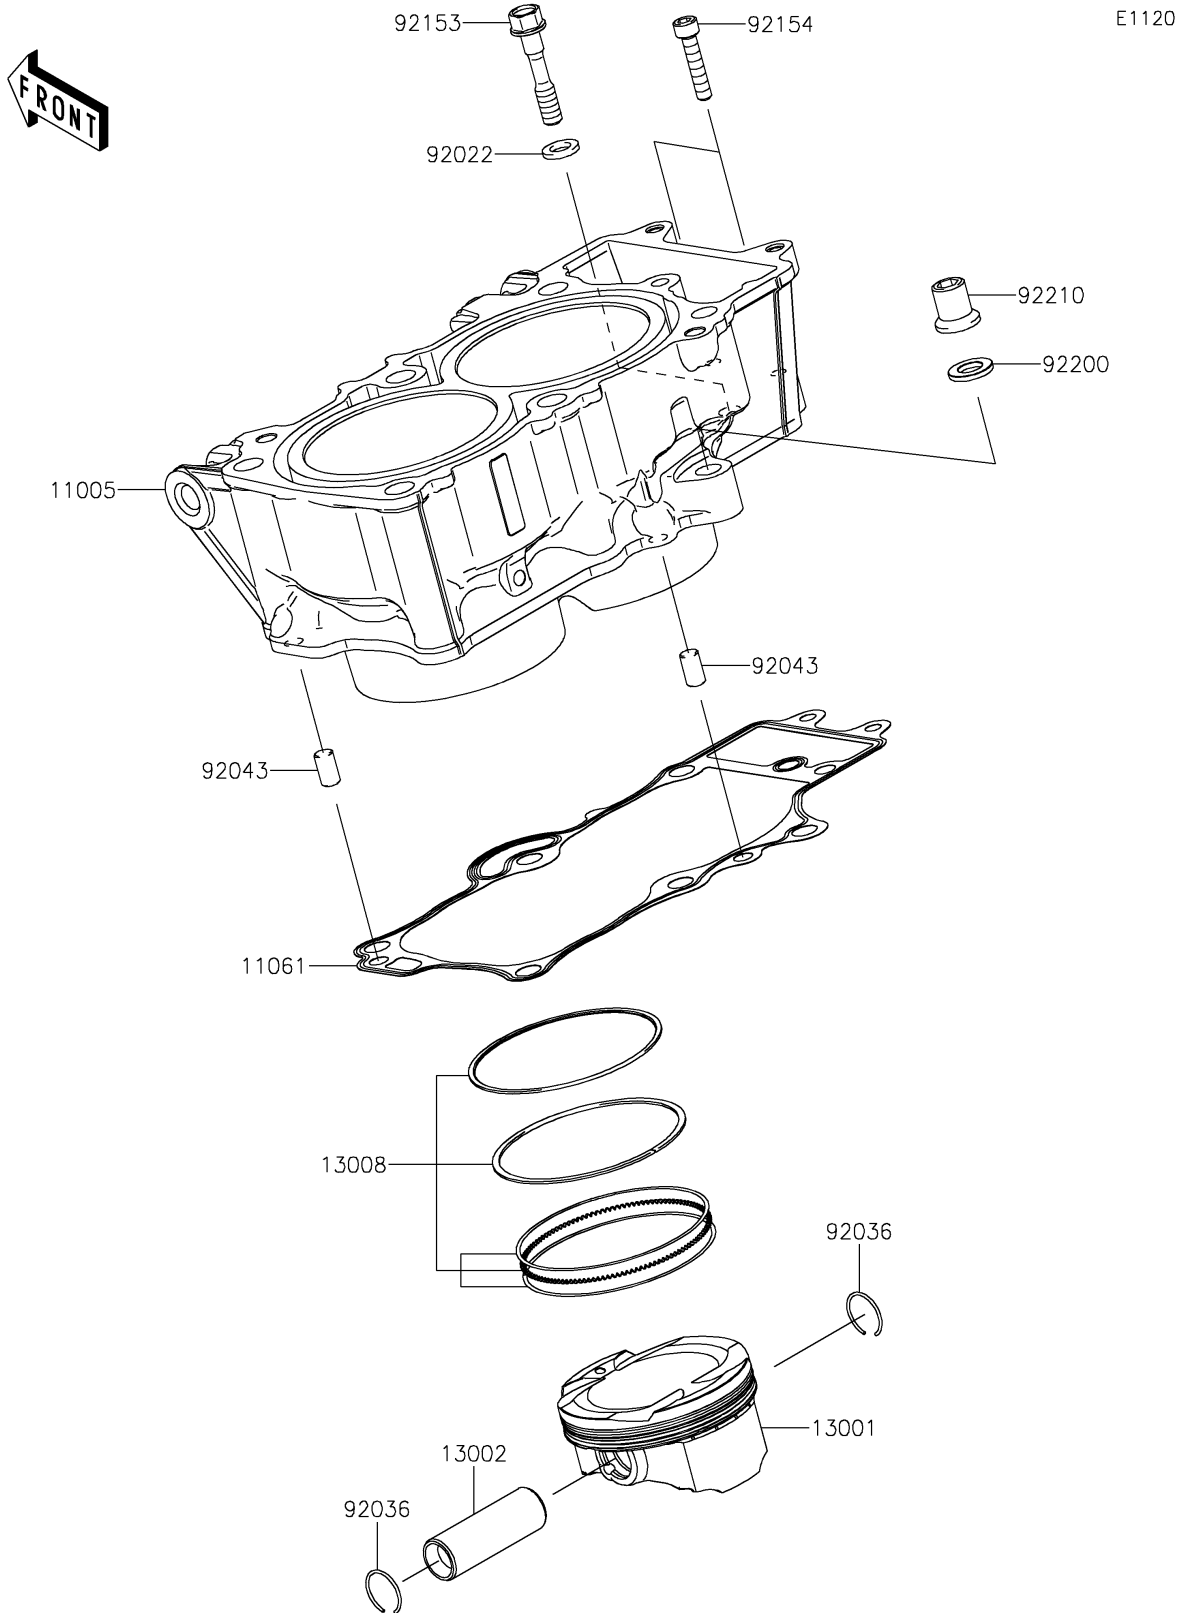

## PARTS DIAGRAM

### Cylinder/Piston(s)

## PARTS LIST

### Cylinder/Piston(s)

ITEM NAME	PART NUMBER	QUANTITY
CYLINDER-ENGINE (Ref # 11005)	11005-0666	1
GASKET,CYLINDER BASE (Ref # 11061)	11061-1207	1
PISTON-ENGINE (Ref # 13001)	13001-0786	2
PIN-PISTON (Ref # 13002)	13002-0007	2
RING-SET-PISTON (Ref # 13008)	13008-1196	2
WASHER,9X15.5X2 (Ref # 92022)	92022-1401	1
RING-SNAP,PISTON PIN (Ref # 92036)	92036-008	4
PIN,8X14 (Ref # 92043)	92043-1567	2
BOLT,8X43 (Ref # 92153)	92153-1011	1
BOLT,SOCKET,6X30 (Ref # 92154)	92154-0116	2
WASHER,10.5X19X2.3 (Ref # 92200)	92200-0363	1
NUT (Ref # 92210)	92210-0223	1