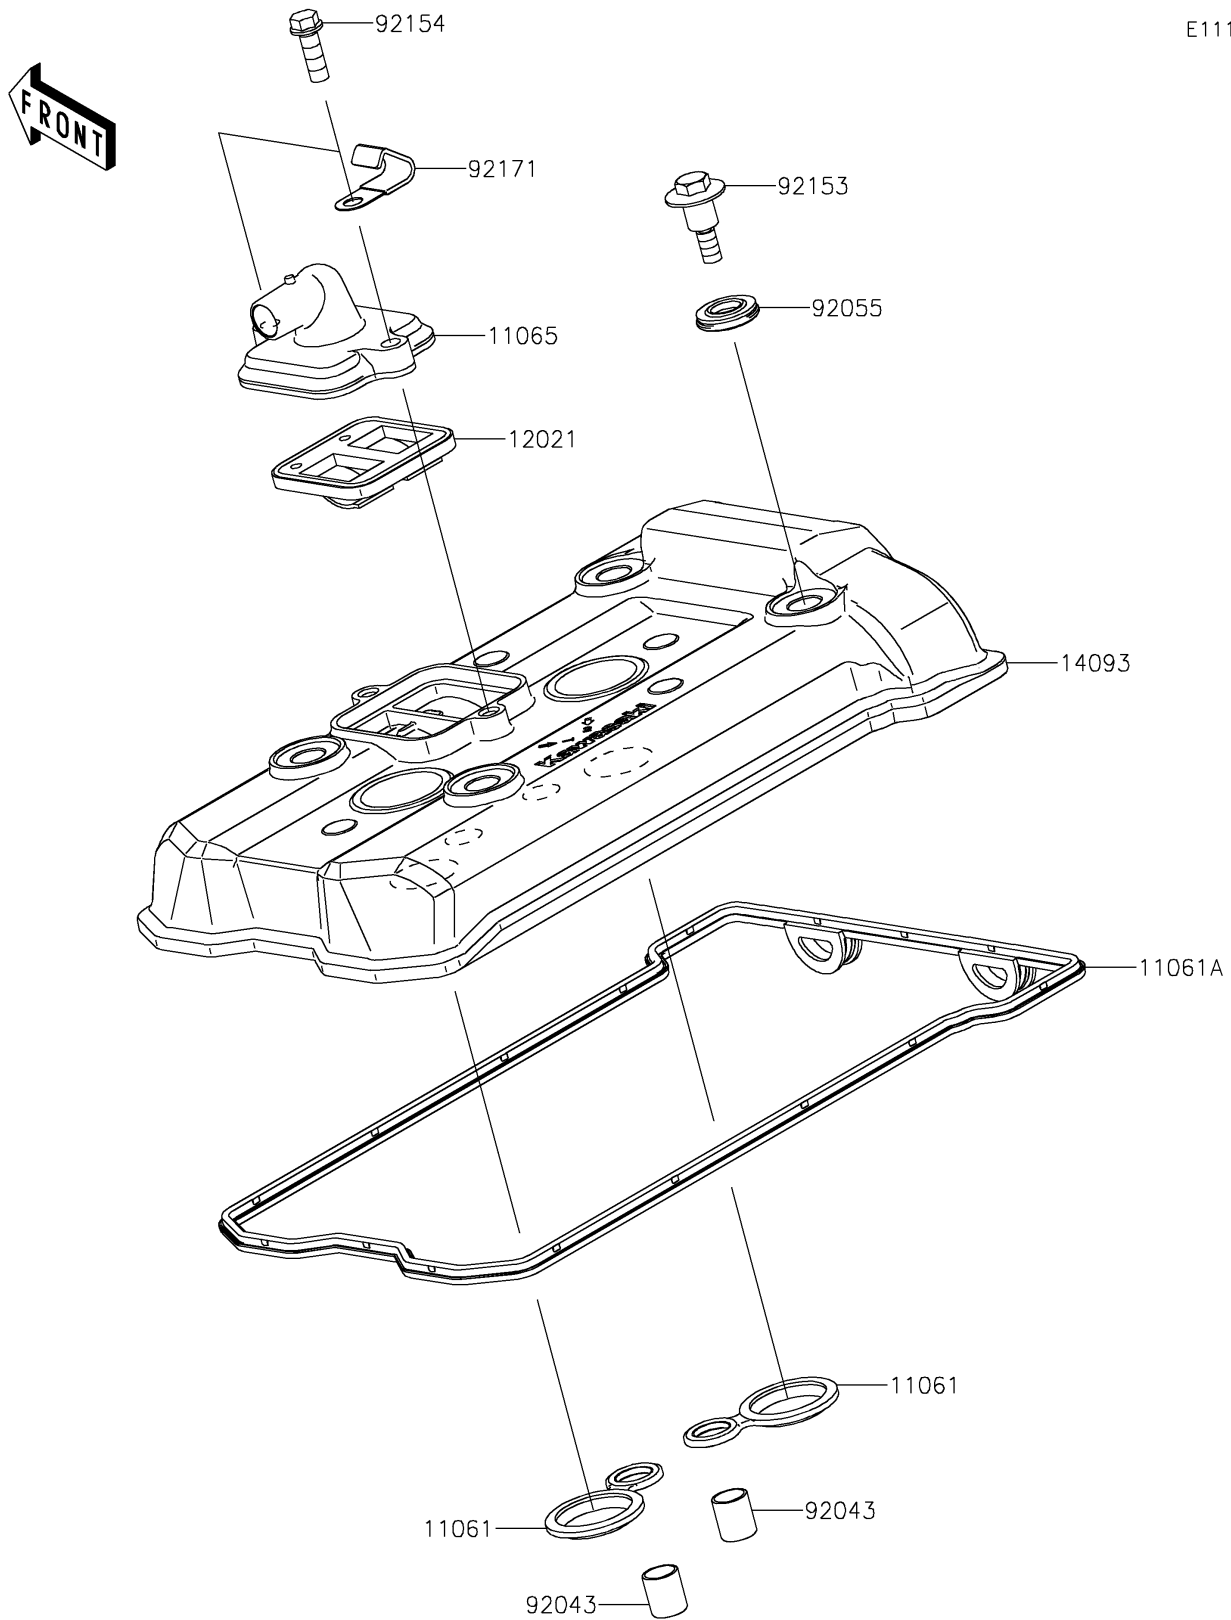

2018 NINJA® 650

PARTS DIAGRAM

Cylinder Head Cover

E1112

2018 NINJA® 650

PARTS LIST

Cylinder Head Cover

ITEM NAME

PART NUMBER

QUANTITY
