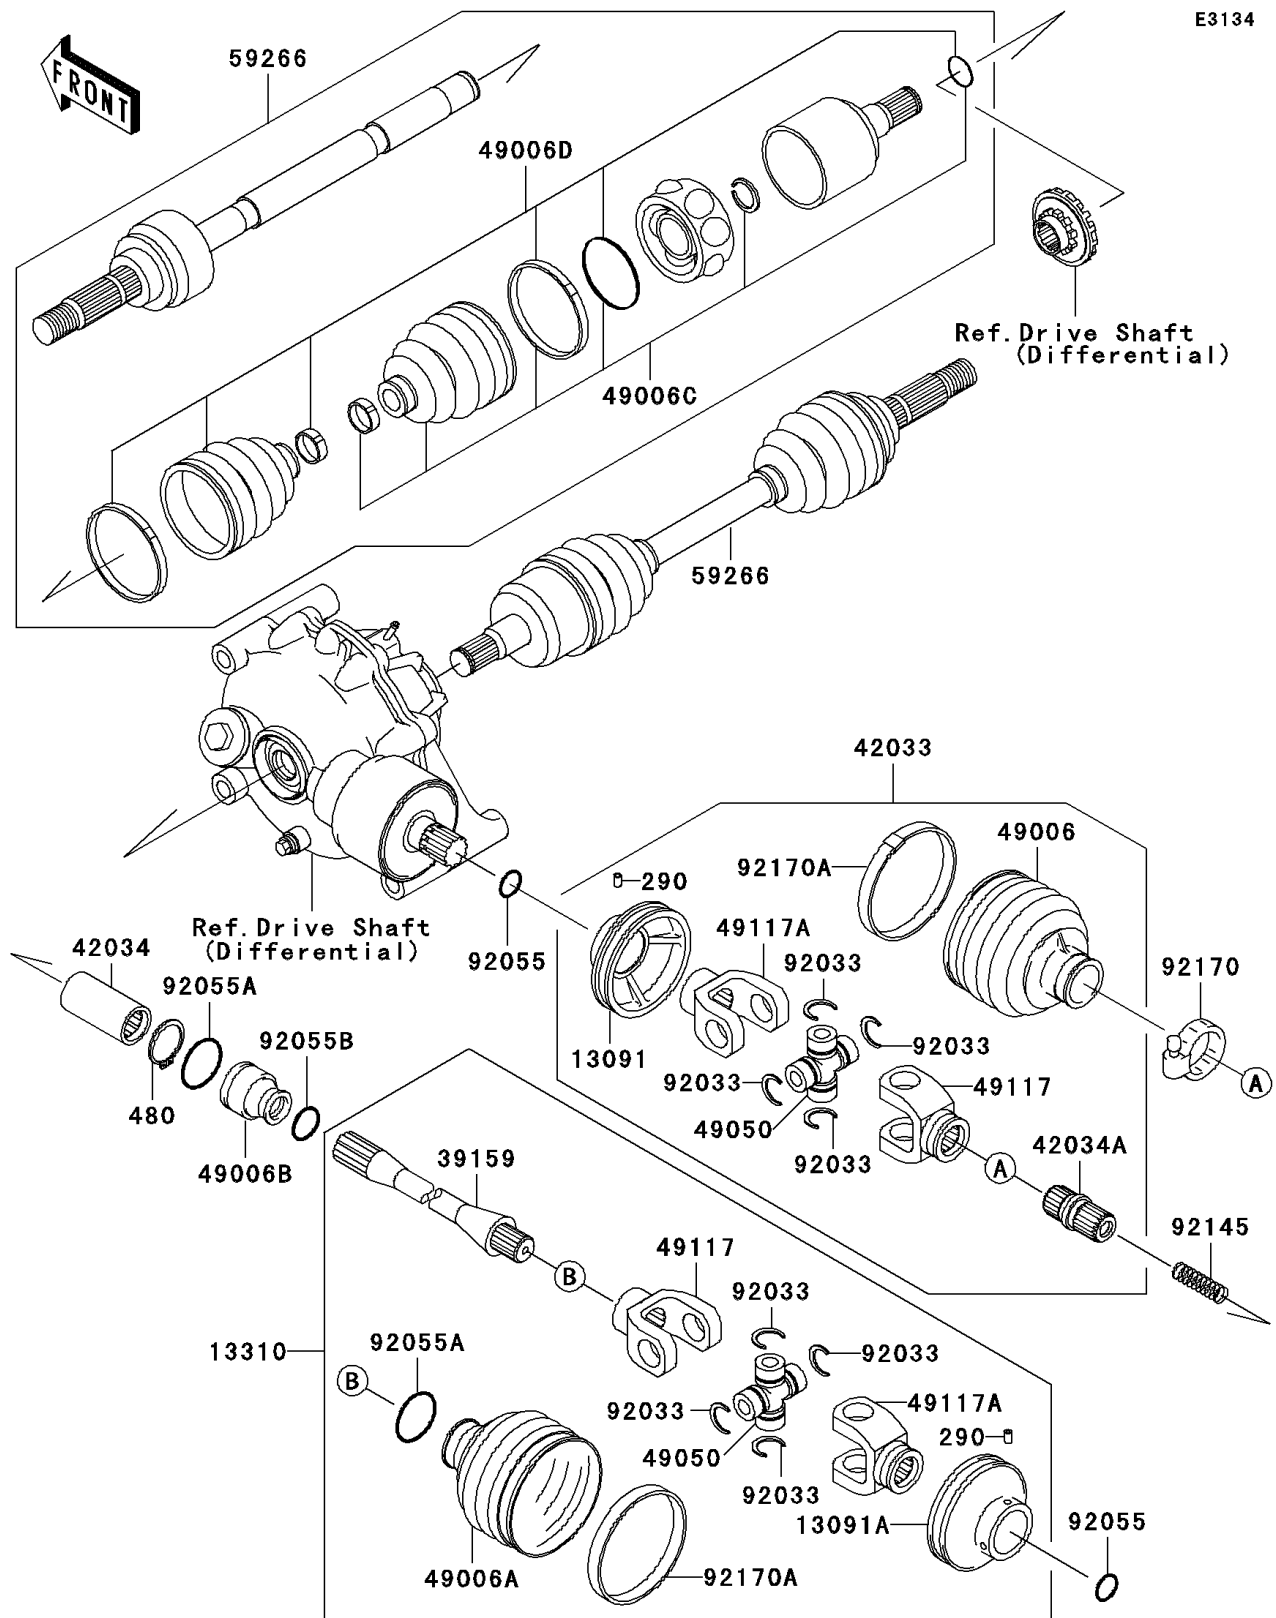

1999 Prairie 400 4X4

PARTS DIAGRAM

Drive Shaft

1999 Prairie 400 4X4

PARTS LIST

Drive Shaft

ITEM NAME

PART NUMBER

QUANTITY
