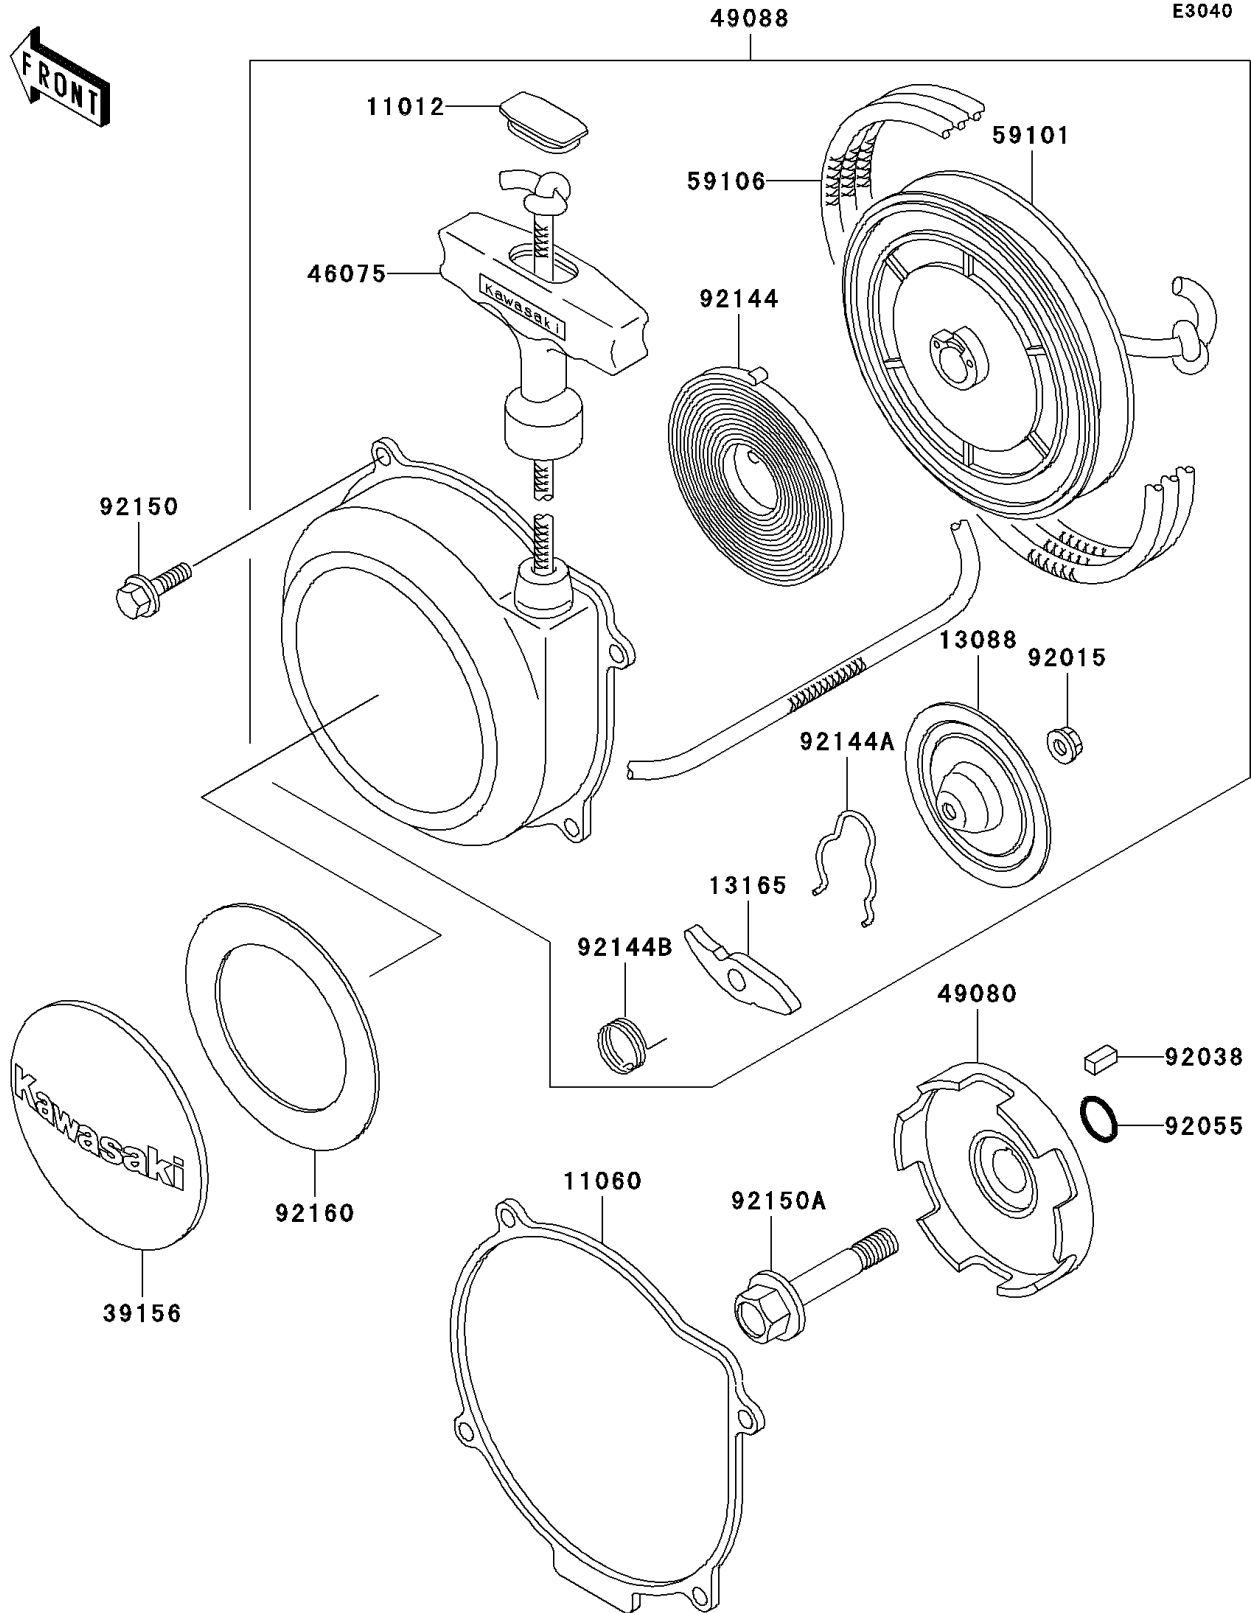

1999 Prairie 400 4X4

PARTS DIAGRAM

Recoil Starter

1999 Prairie 400 4X4

PARTS LIST

Recoil Starter

ITEM NAME

PART NUMBER

QUANTITY
