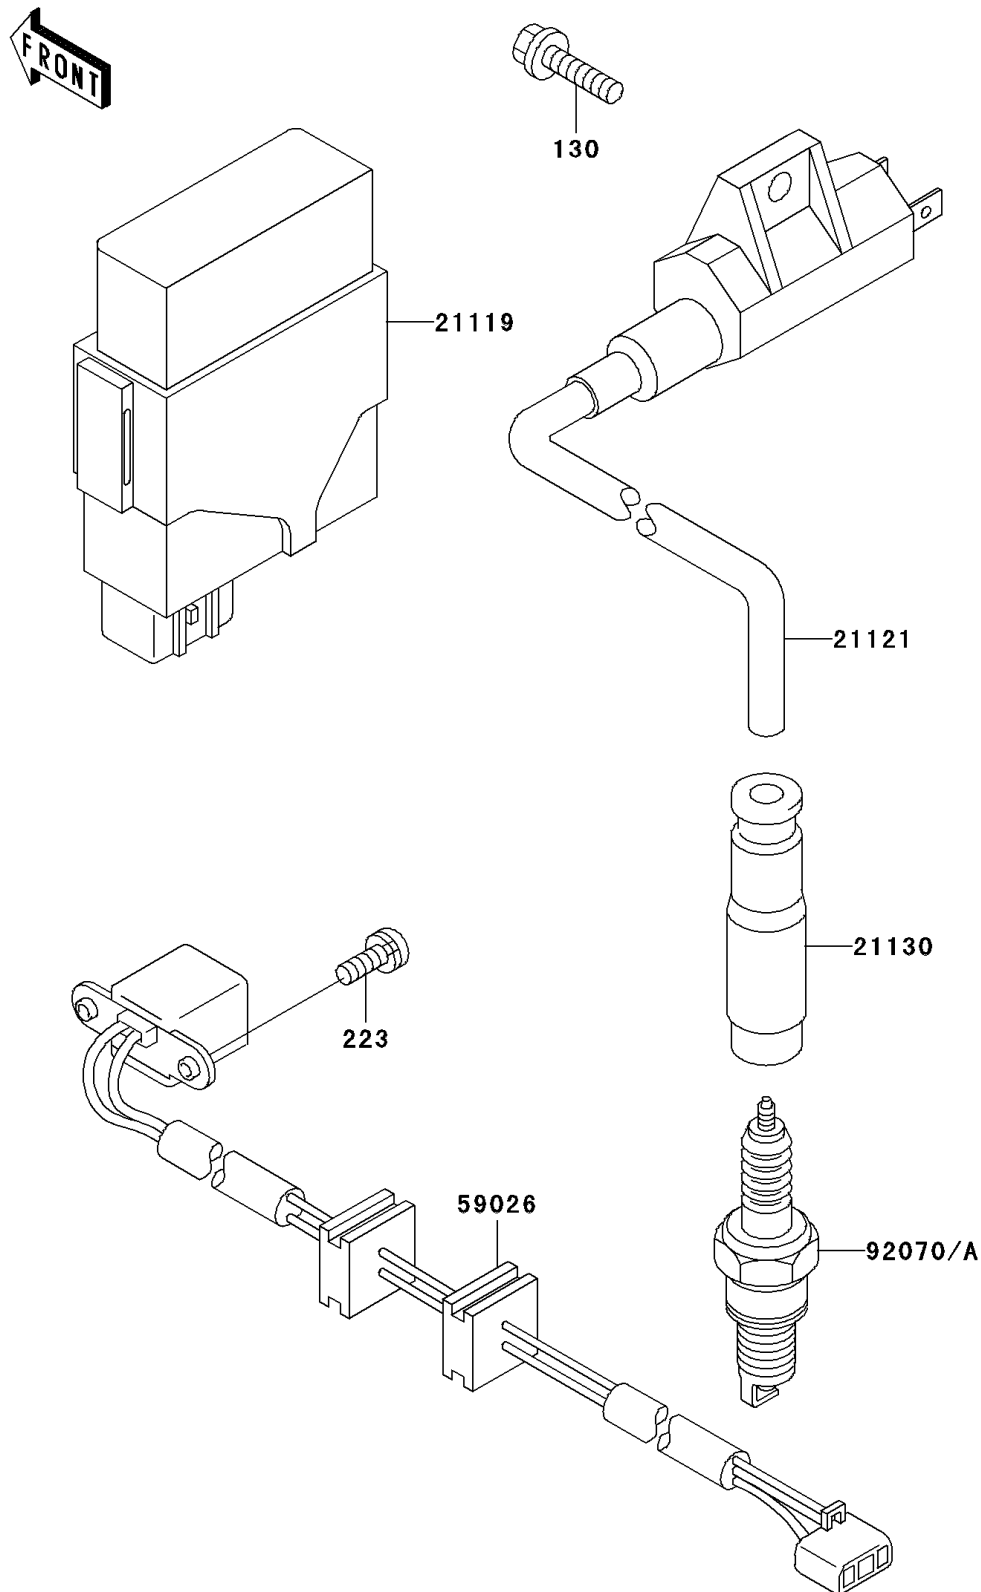

2002 Prairie 400 4X4

PARTS DIAGRAM

Ignition System

Kawasaki

Let the Good Times Roll®

E1830

2002 Prairie 400 4X4

PARTS LIST

Ignition System

ITEM NAME

PART NUMBER

QUANTITY
