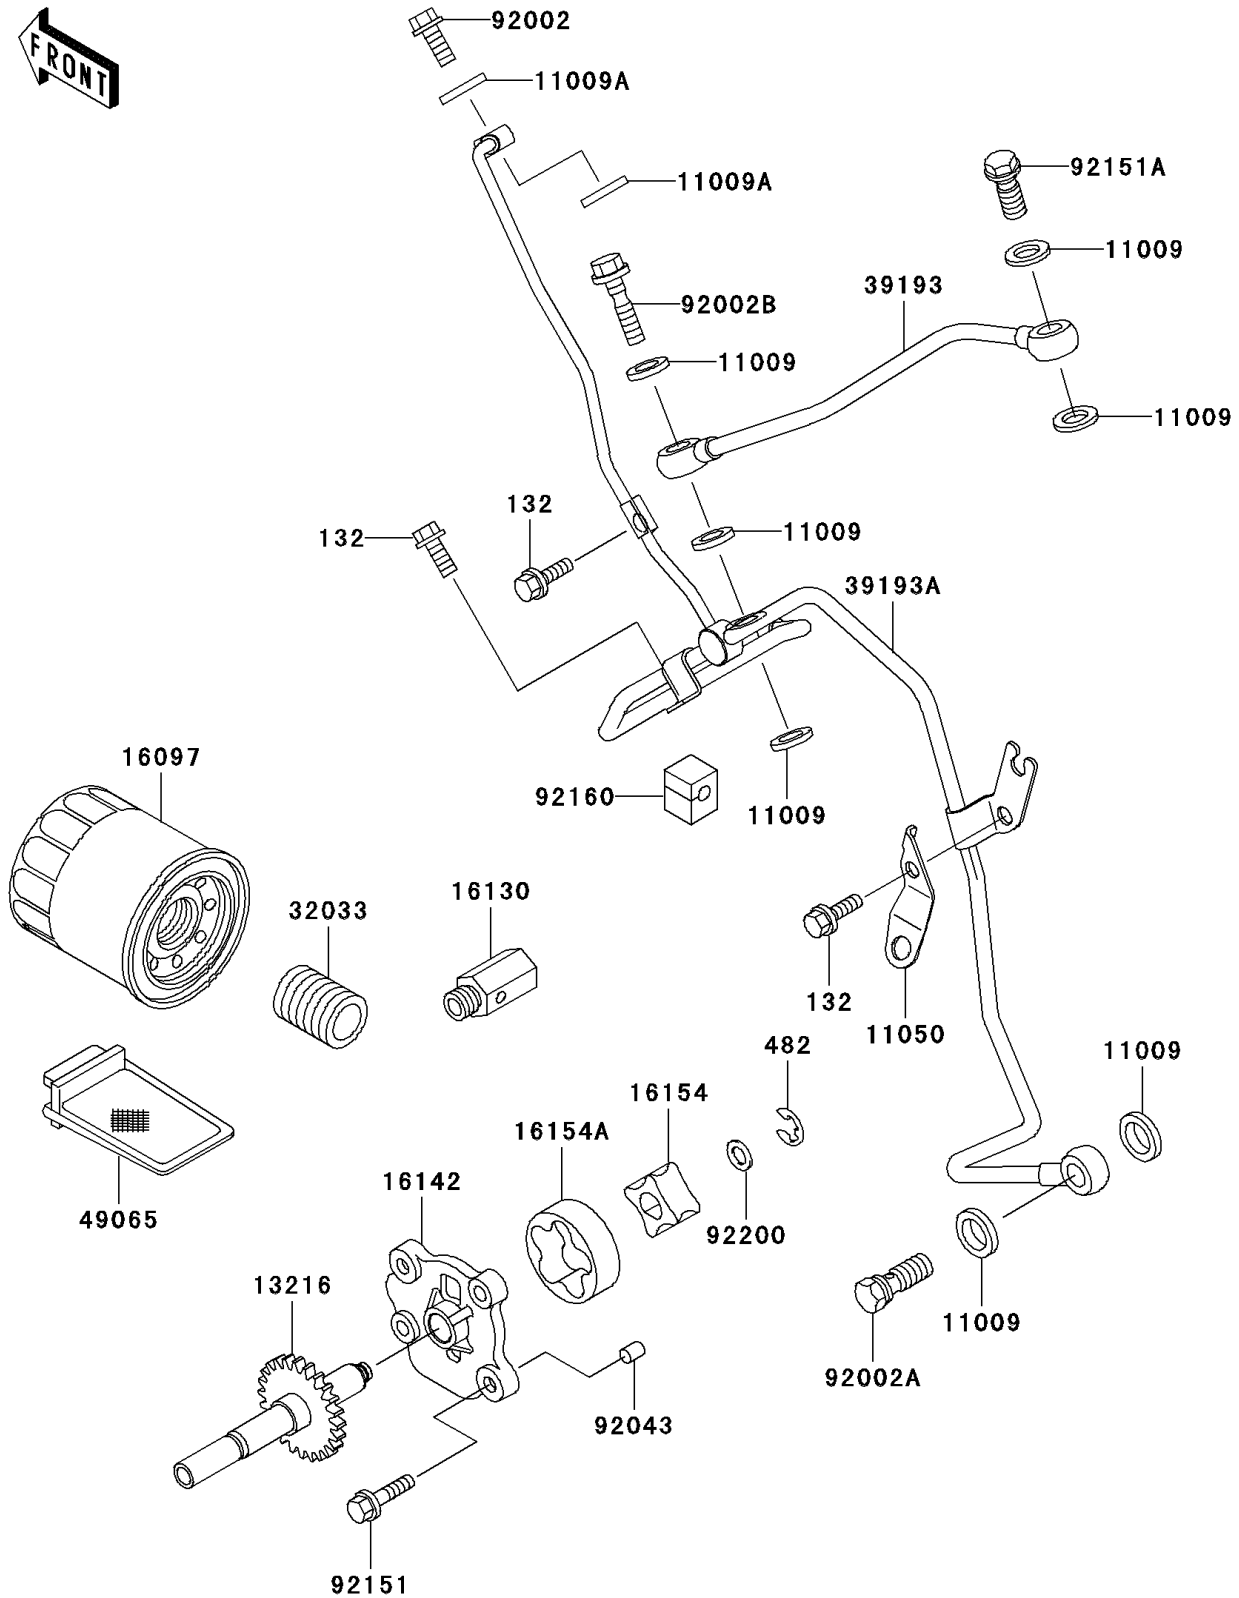

2002 Prairie 400 4X4

PARTS DIAGRAM

Oil Pump/Oil Filter

E1710

2002 Prairie 400 4X4

PARTS LIST

Oil Pump/Oil Filter

ITEM NAME

PART NUMBER

QUANTITY
