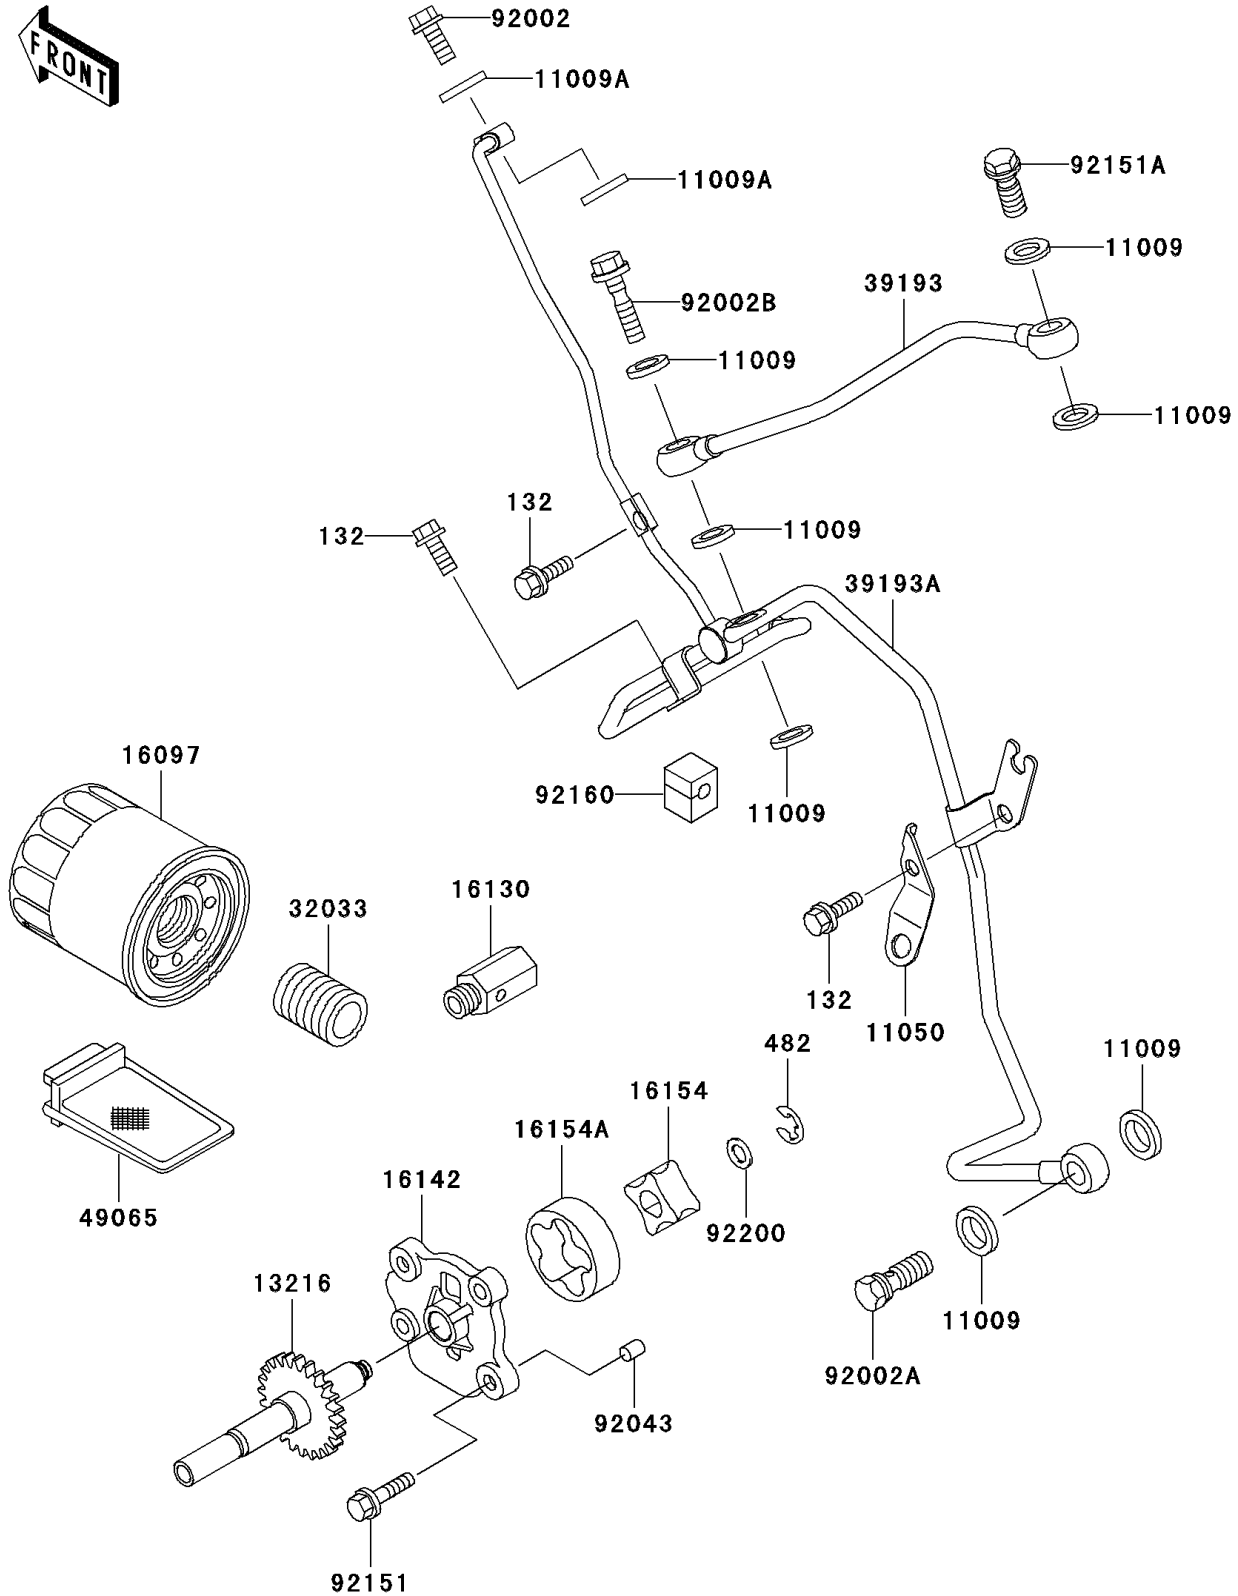

## PARTS DIAGRAM

### Oil Pump/Oil Filter

E1710

# 1999 Prairie 400 4X4

## PARTS LIST

Oil Pump/Oil Filter

**ITEM NAME**

**PART NUMBER**

**QUANTITY**

---