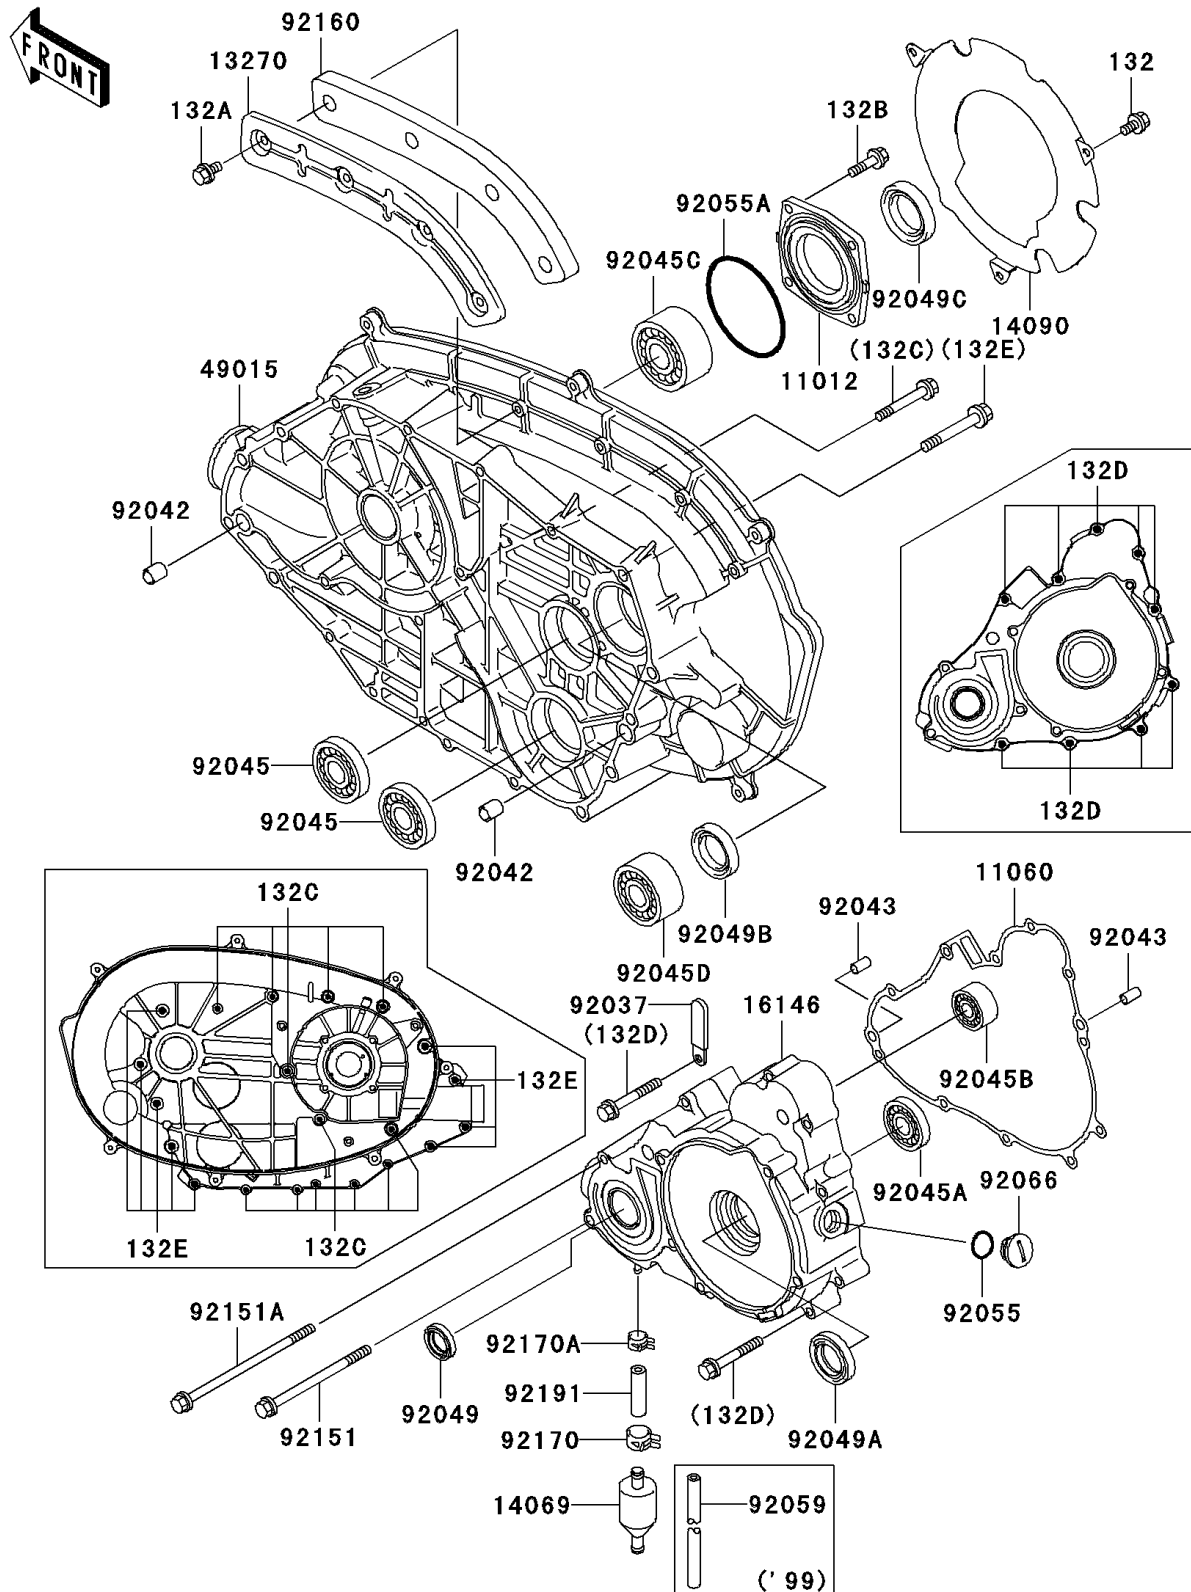

2002 Prairie 400 4X4

PARTS DIAGRAM

Engine Cover(s)

E1431

2002 Prairie 400 4X4

PARTS LIST

Engine Cover(s)

ITEM NAME

PART NUMBER

QUANTITY
