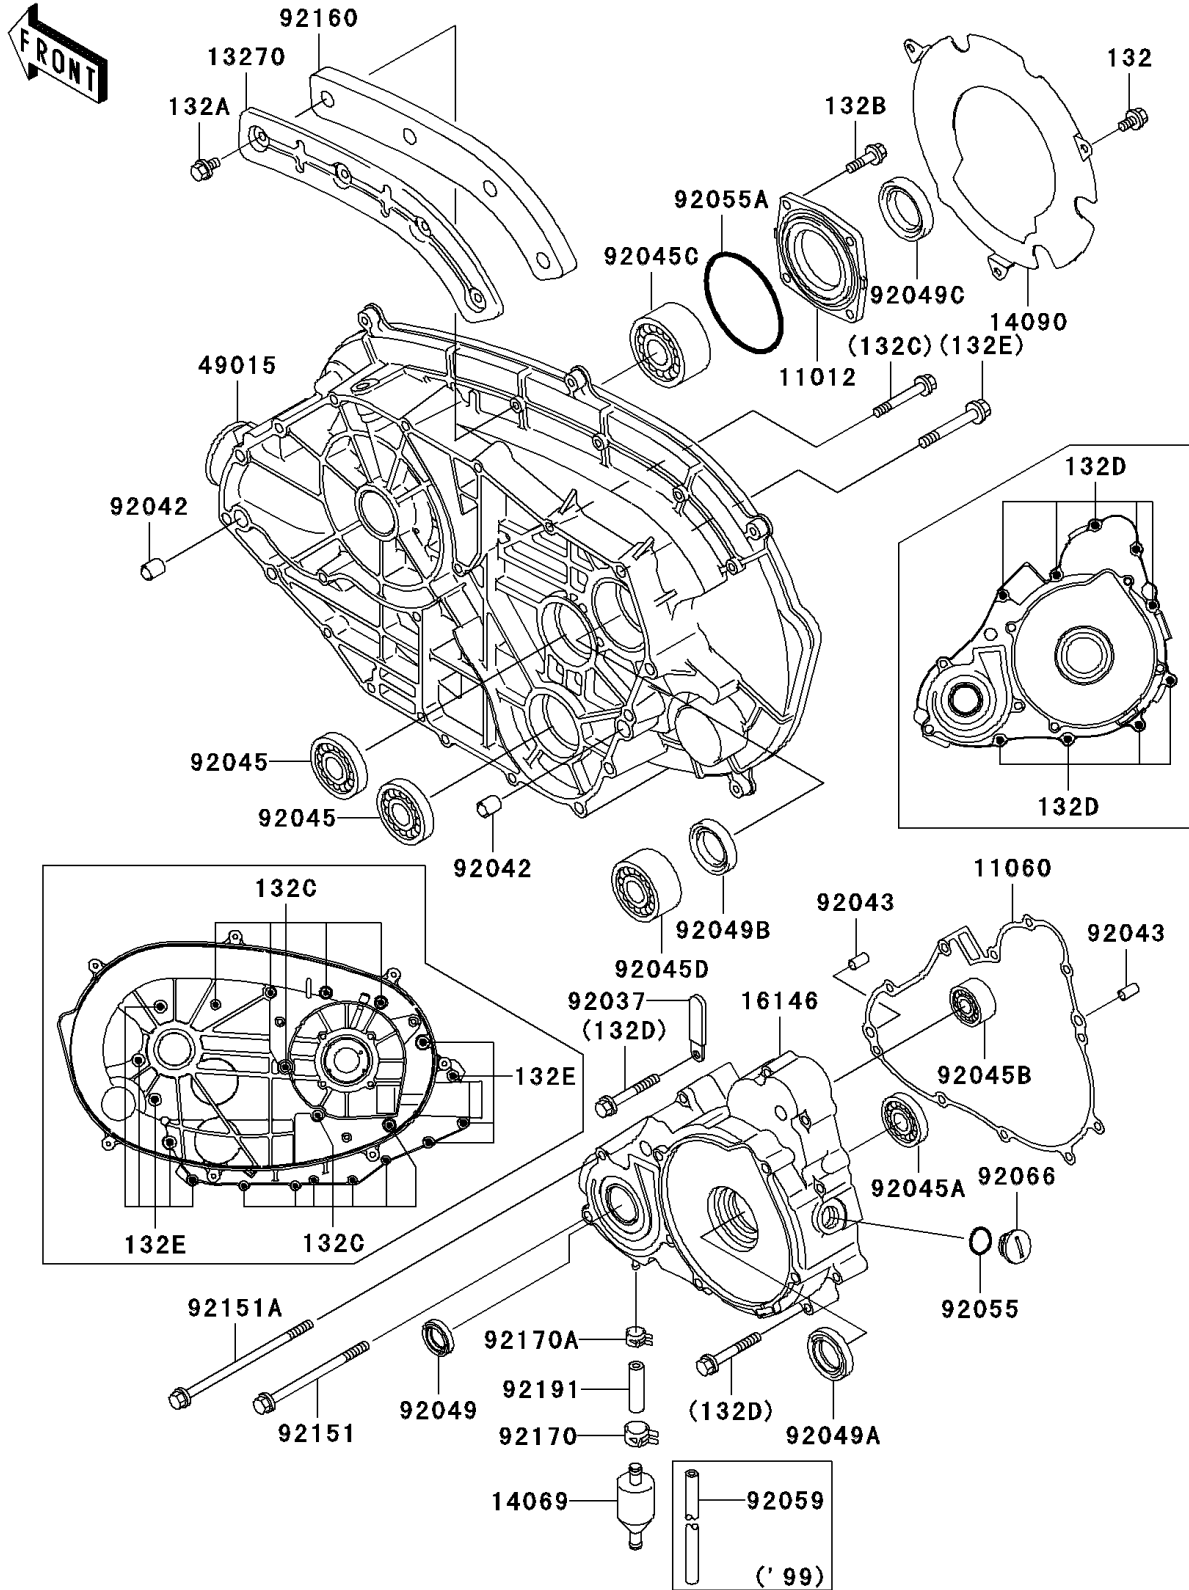

1999 Prairie 400 4X4

PARTS DIAGRAM

Engine Cover(s)

E1431

1999 Prairie 400 4X4

PARTS LIST

Engine Cover(s)

ITEM NAME

PART NUMBER

QUANTITY
