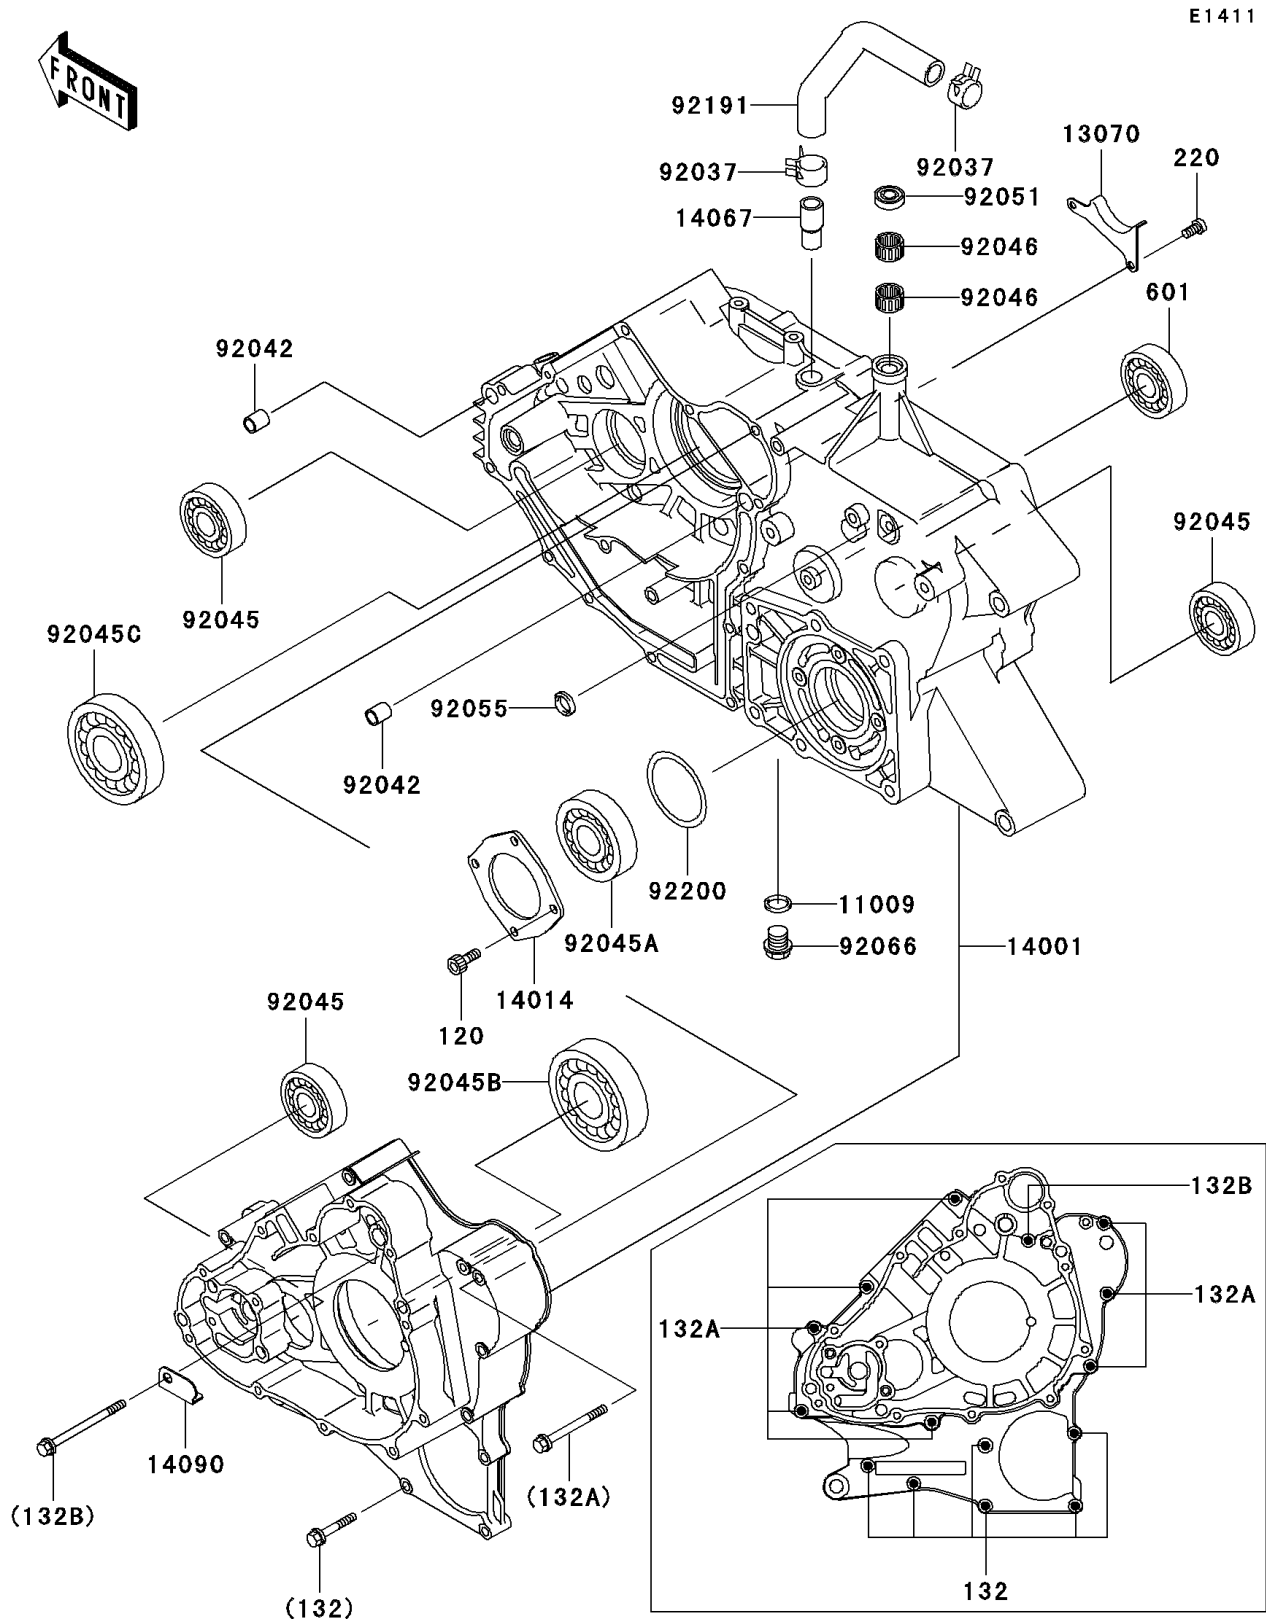

2002 Prairie 400 4X4

PARTS DIAGRAM

Crankcase

2002 Prairie 400 4X4

PARTS LIST

Crankcase

ITEM NAME

PART NUMBER

QUANTITY
