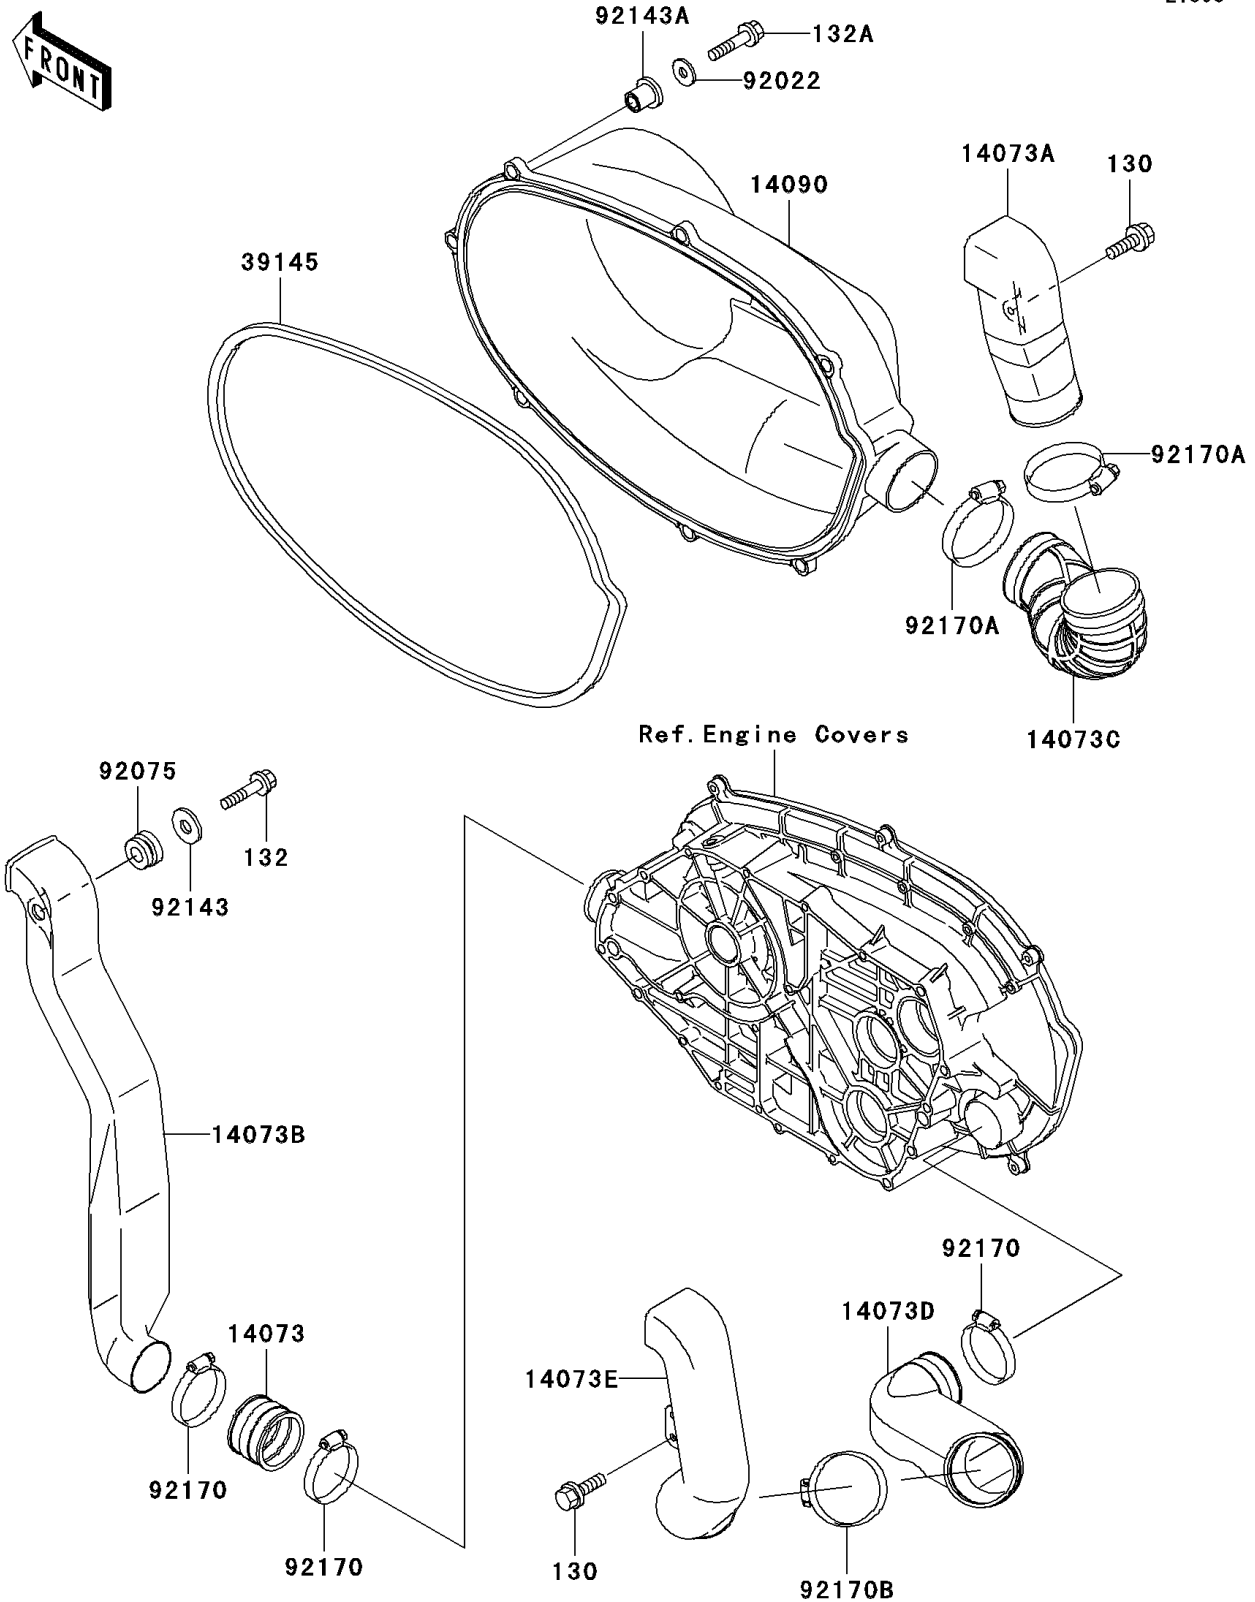

2002 Prairie 400 4X4

PARTS DIAGRAM

Converter Cover

E1393

2002 Prairie 400 4X4

PARTS LIST

Converter Cover

ITEM NAME

PART NUMBER

QUANTITY
