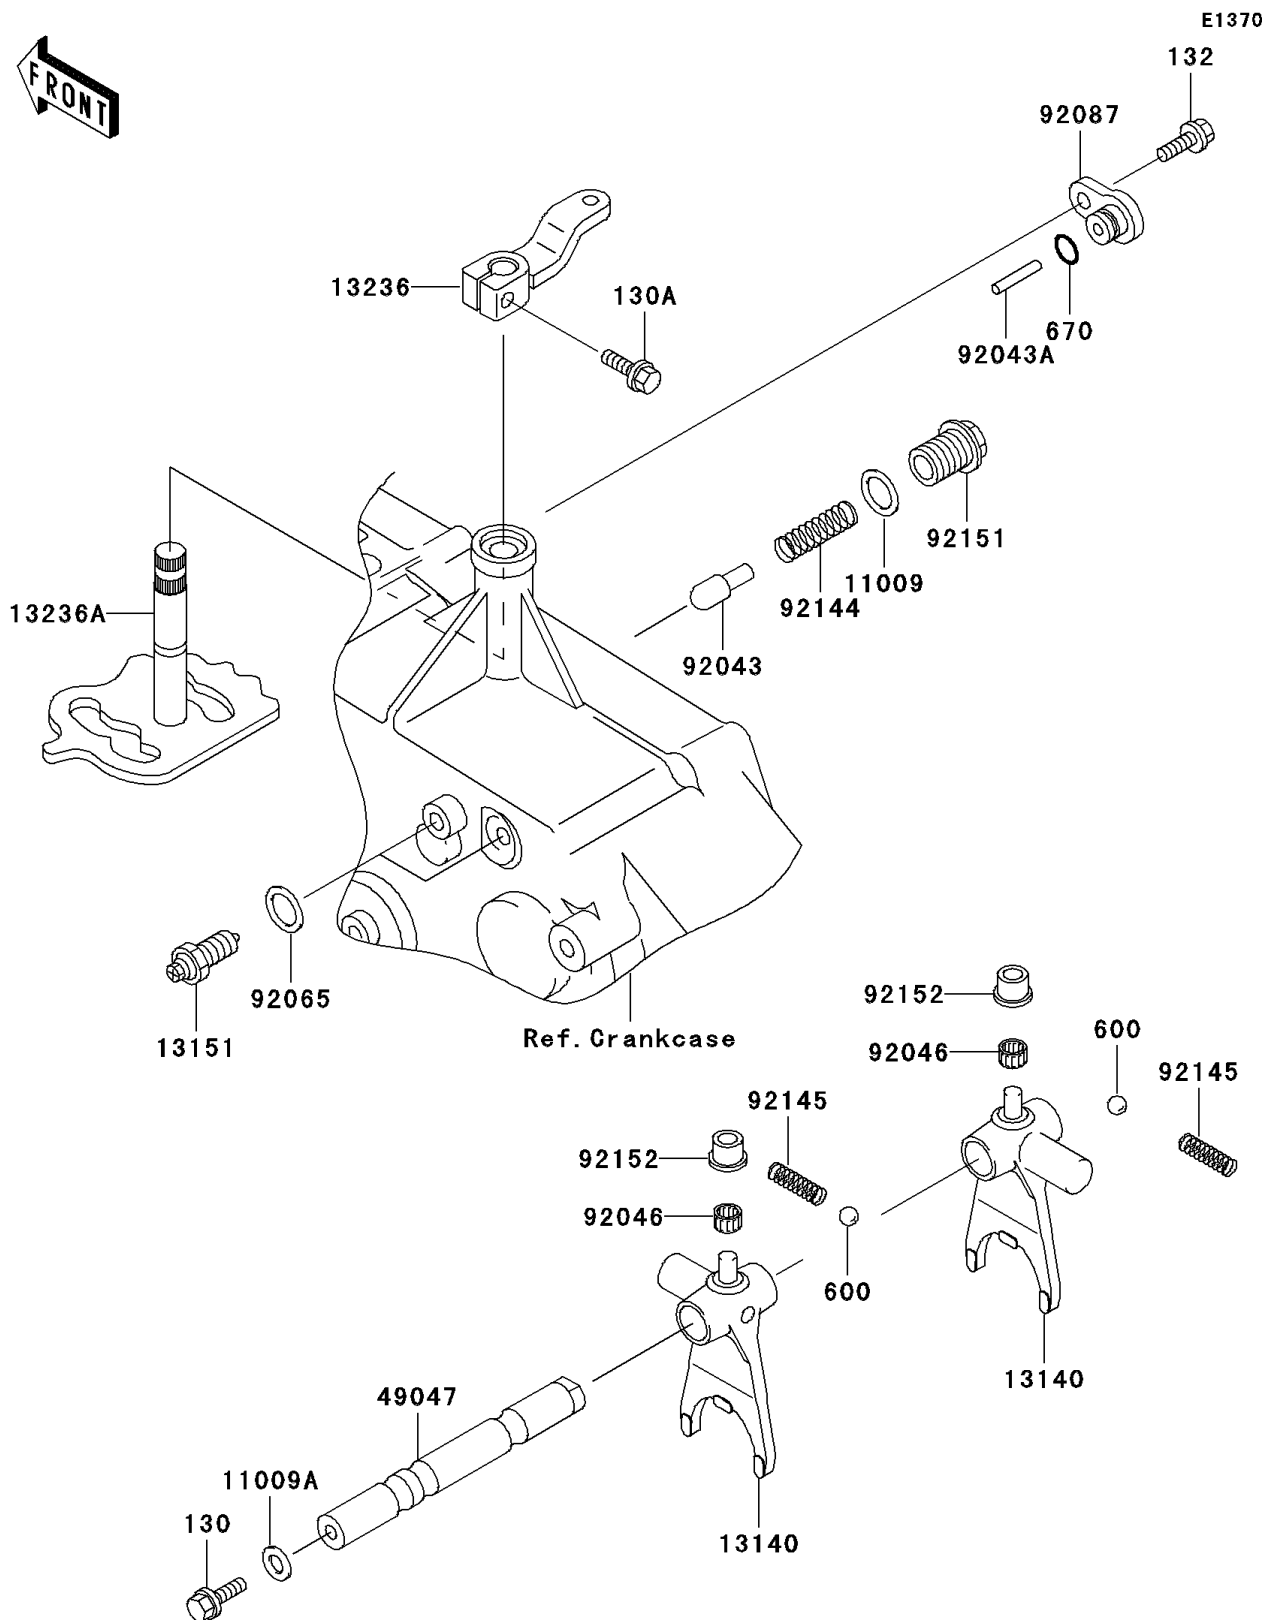

2002 Prairie 400 4X4

PARTS DIAGRAM

Gear Change Mechanism

2002 Prairie 400 4X4

PARTS LIST

Gear Change Mechanism

ITEM NAME

PART NUMBER

QUANTITY
