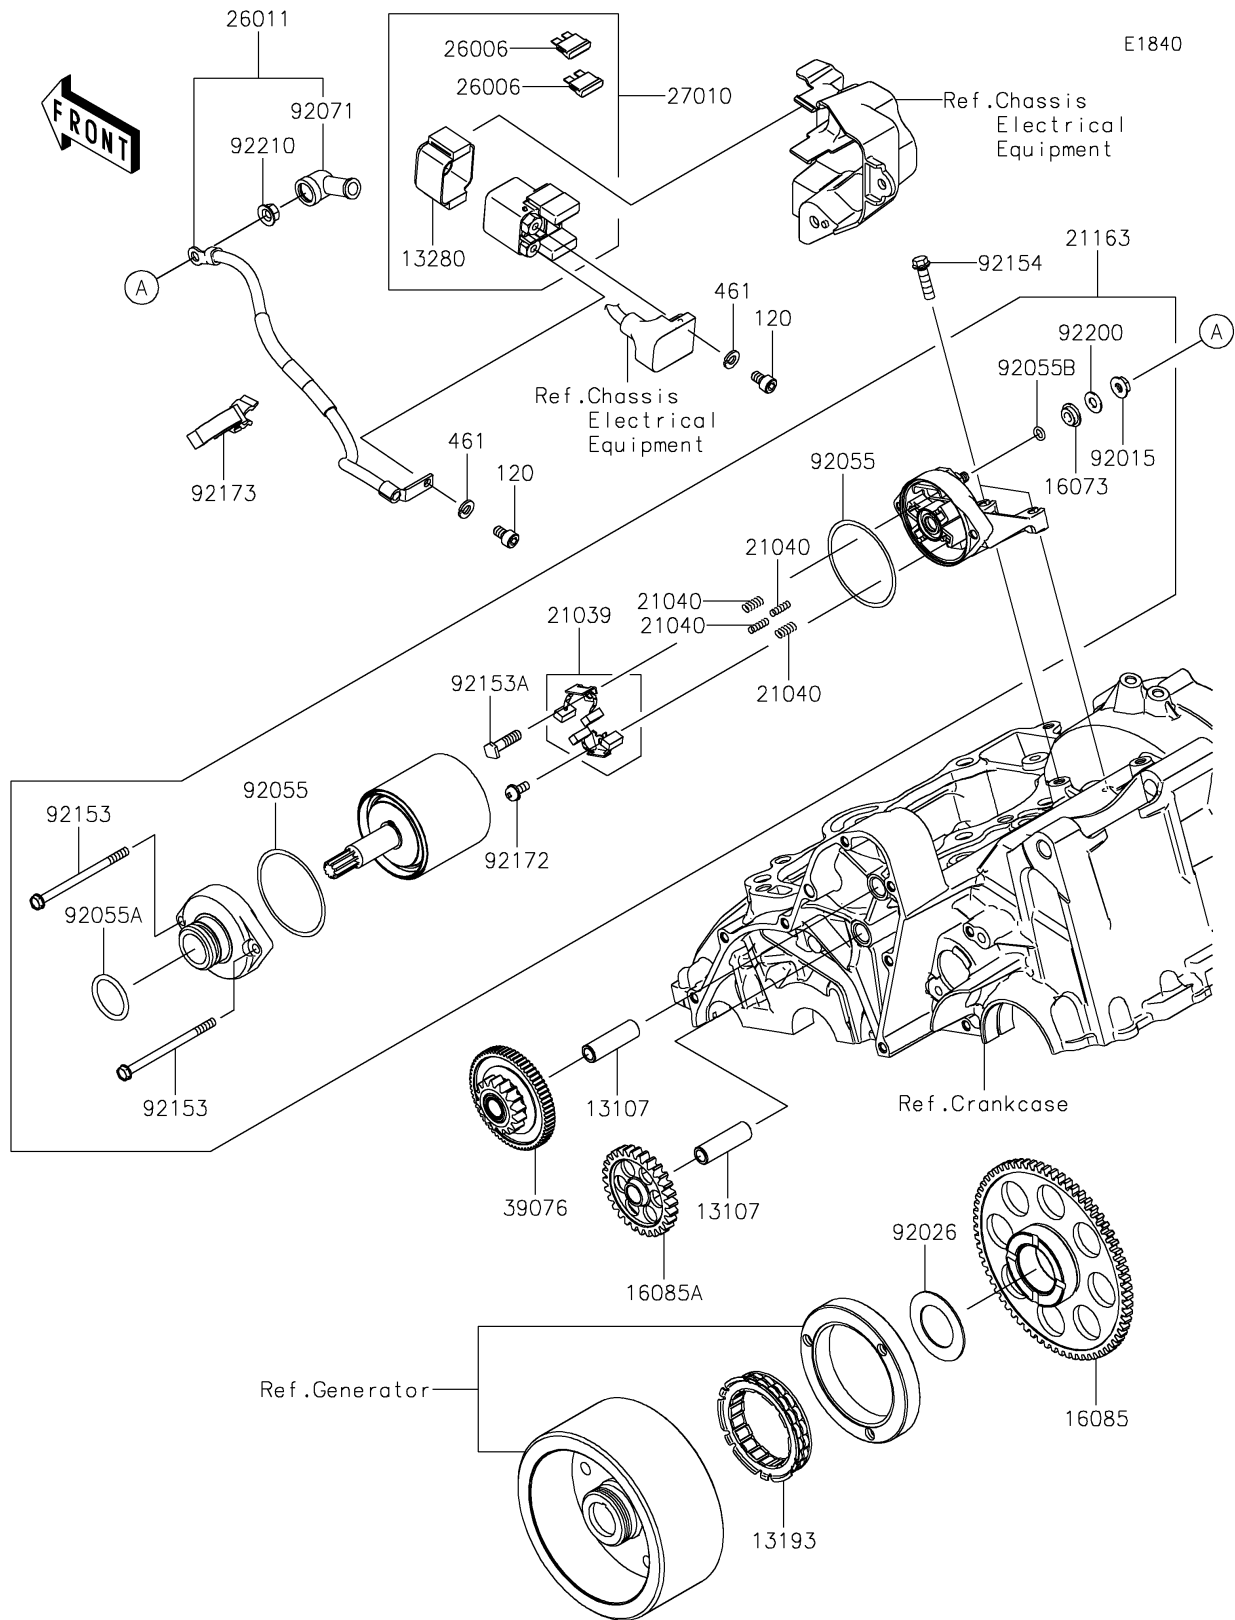

2019 Z650 ABS

PARTS DIAGRAM

Starter Motor

2019 Z650 ABS

PARTS LIST

Starter Motor

Kawasaki

Let the Good Times Roll®

ITEM NAME

PART NUMBER

QUANTITY
