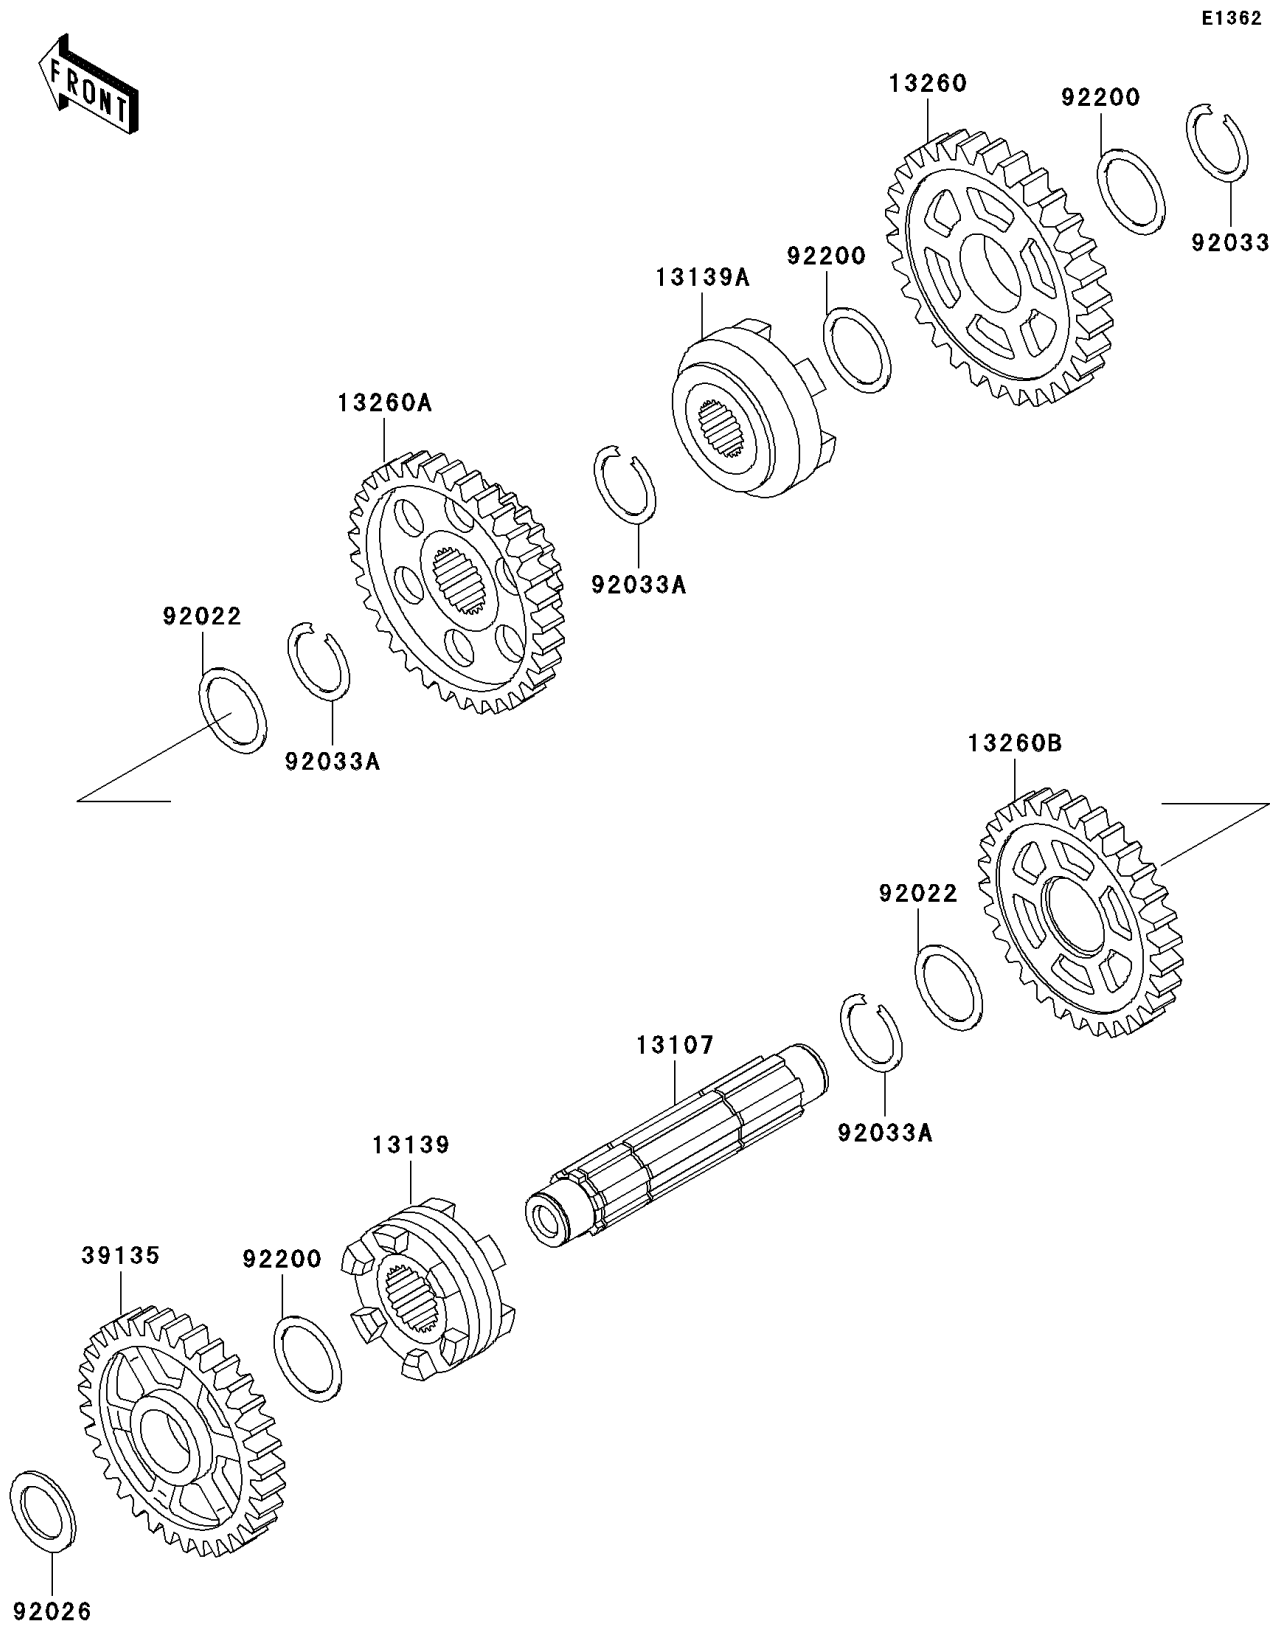

1999 Prairie 400 4X4

PARTS DIAGRAM

Gear Change Drum/Shift Fork(s)

1999 Prairie 400 4X4

PARTS LIST

Gear Change Drum/Shift Fork(s)

ITEM NAME

PART NUMBER

QUANTITY
