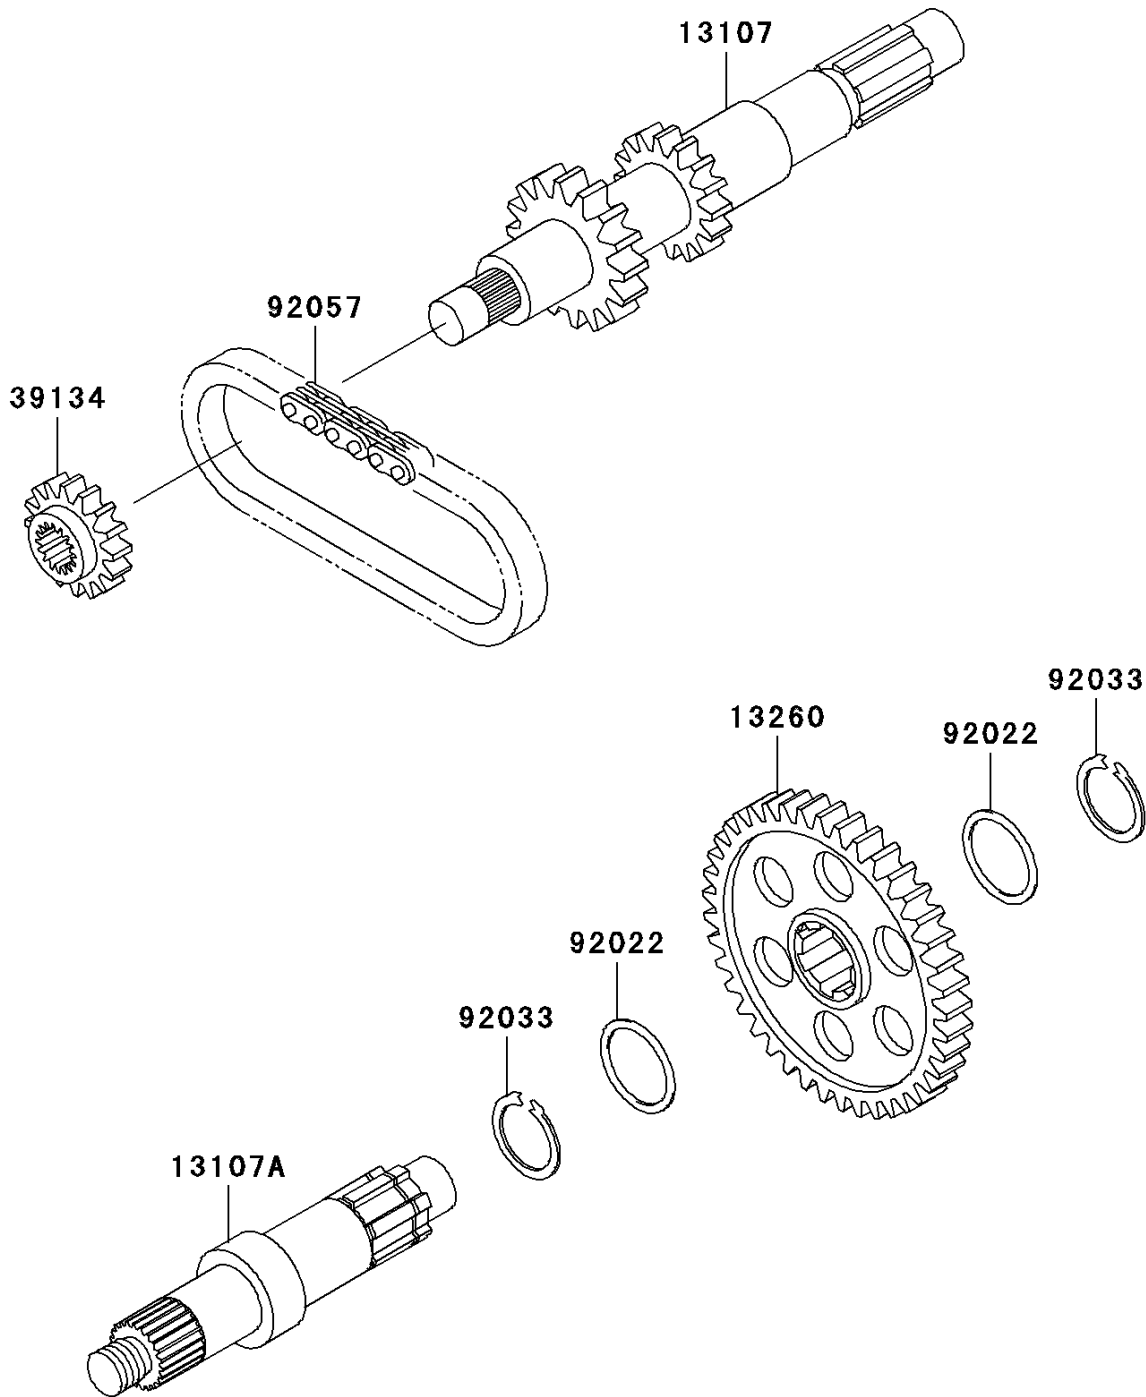

2002 Prairie 400 4X4

PARTS DIAGRAM

Transmission

E1361

2002 Prairie 400 4X4

PARTS LIST

Transmission

ITEM NAME

PART NUMBER

QUANTITY
