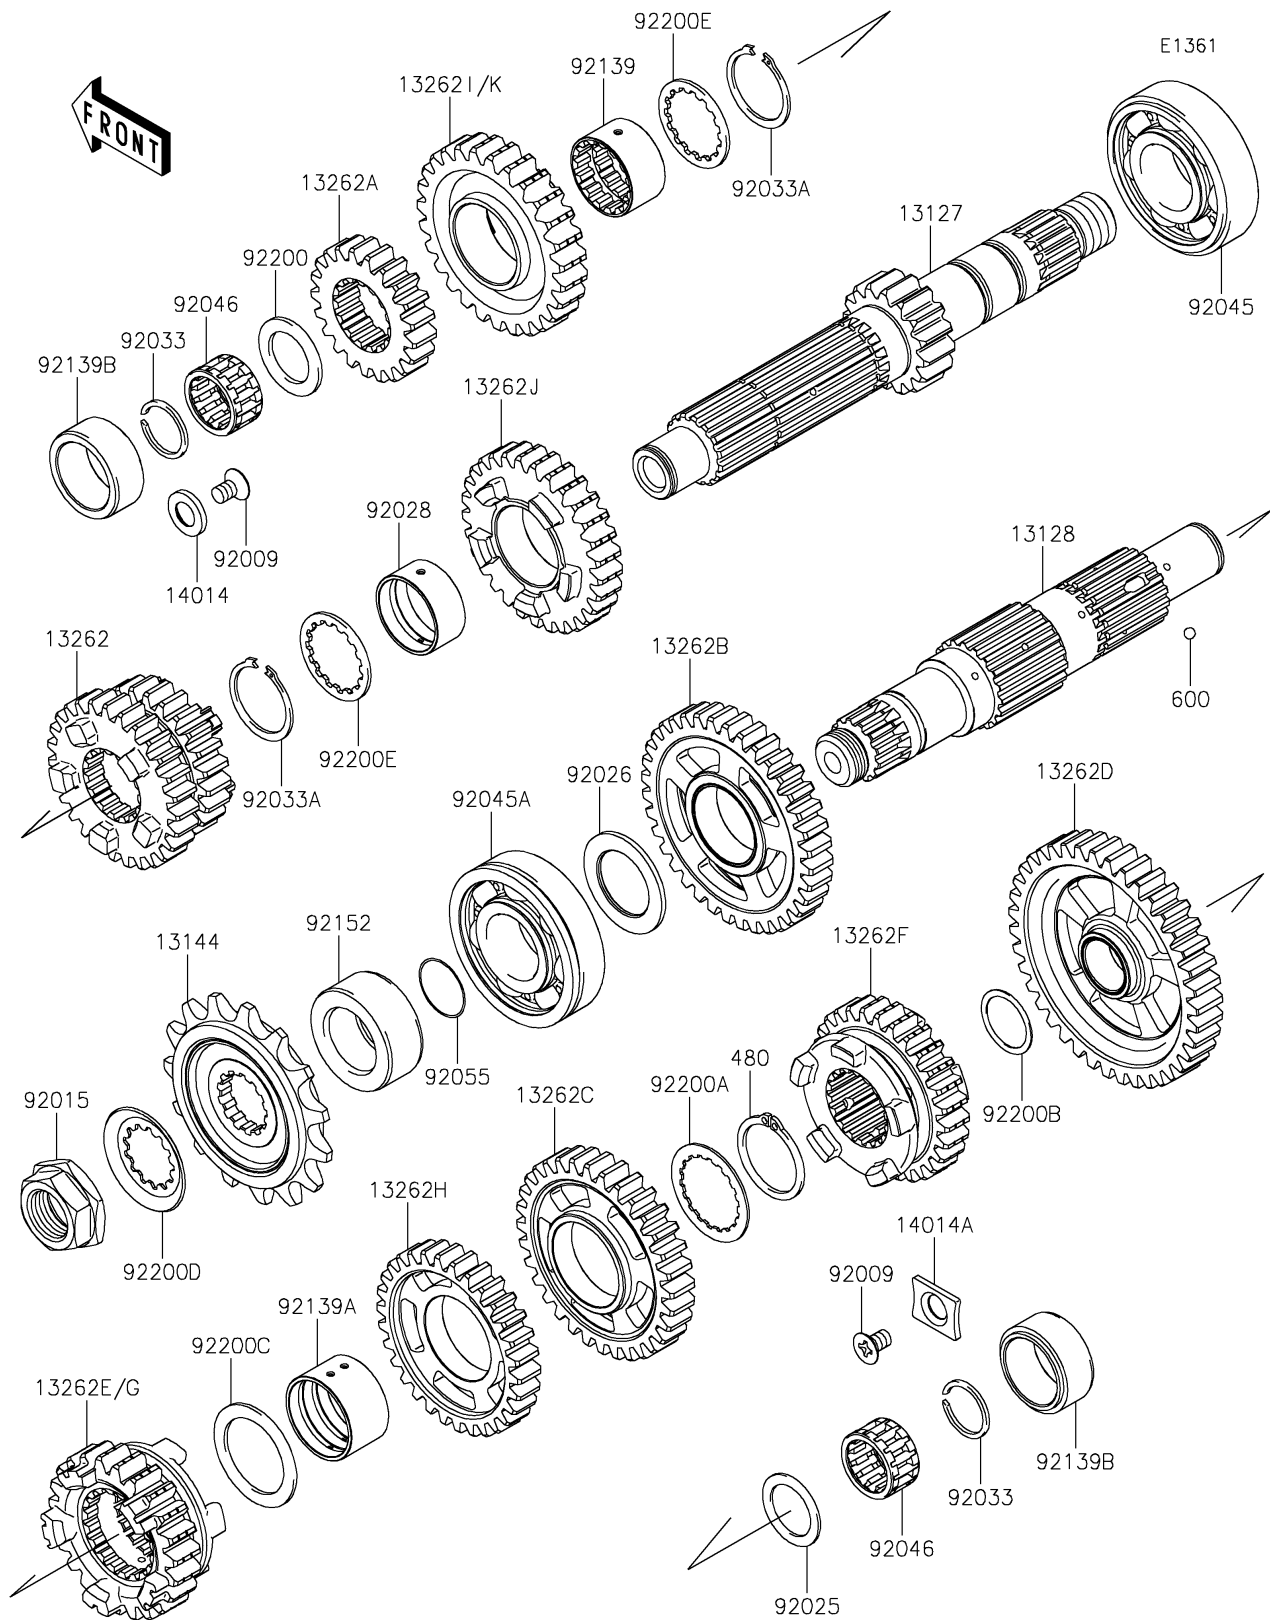

2019 Z650 ABS

PARTS DIAGRAM

Transmission

2019 Z650 ABS

PARTS LIST

Transmission

Kawasaki

Let the Good Times Roll®

ITEM NAME

PART NUMBER

QUANTITY
