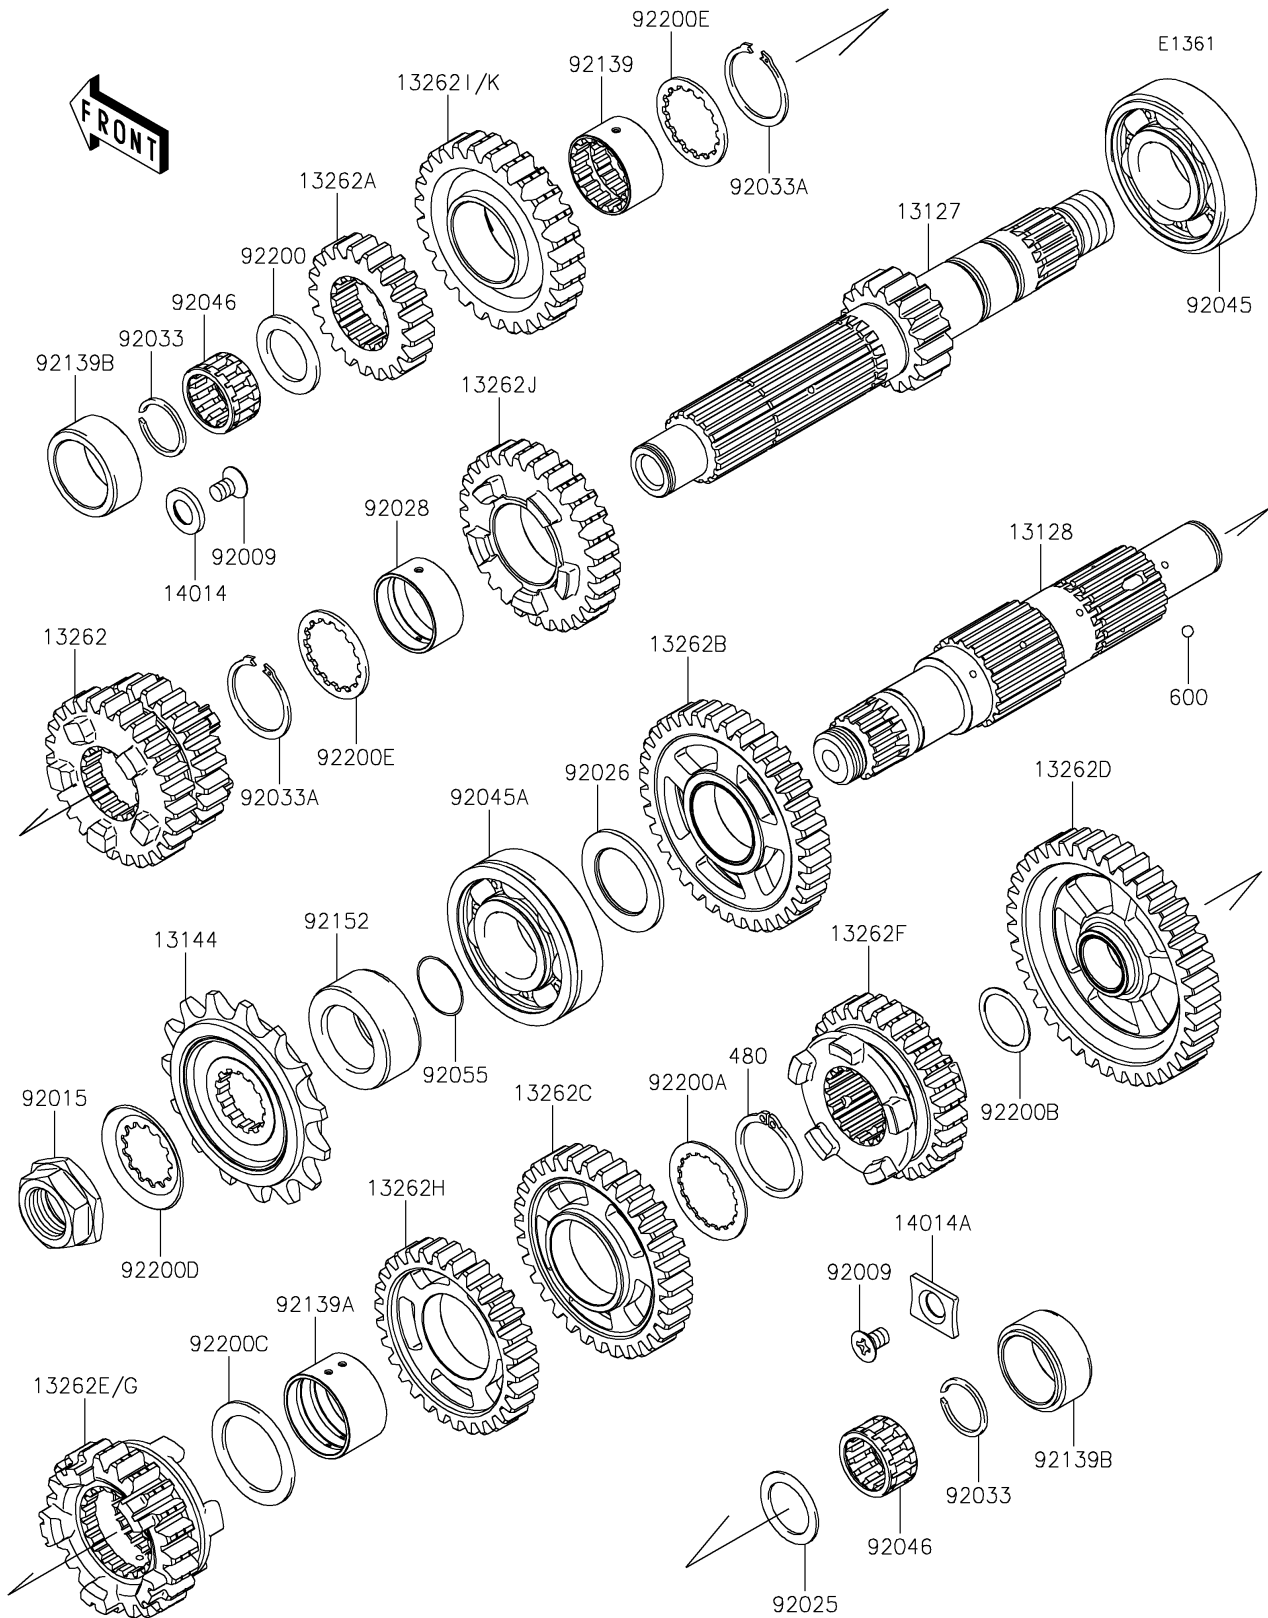

2017 Z650 ABS

PARTS DIAGRAM

Transmission

2017 Z650 ABS

PARTS LIST

Transmission

Kawasaki

Let the Good Times Roll®

ITEM NAME

PART NUMBER

QUANTITY
