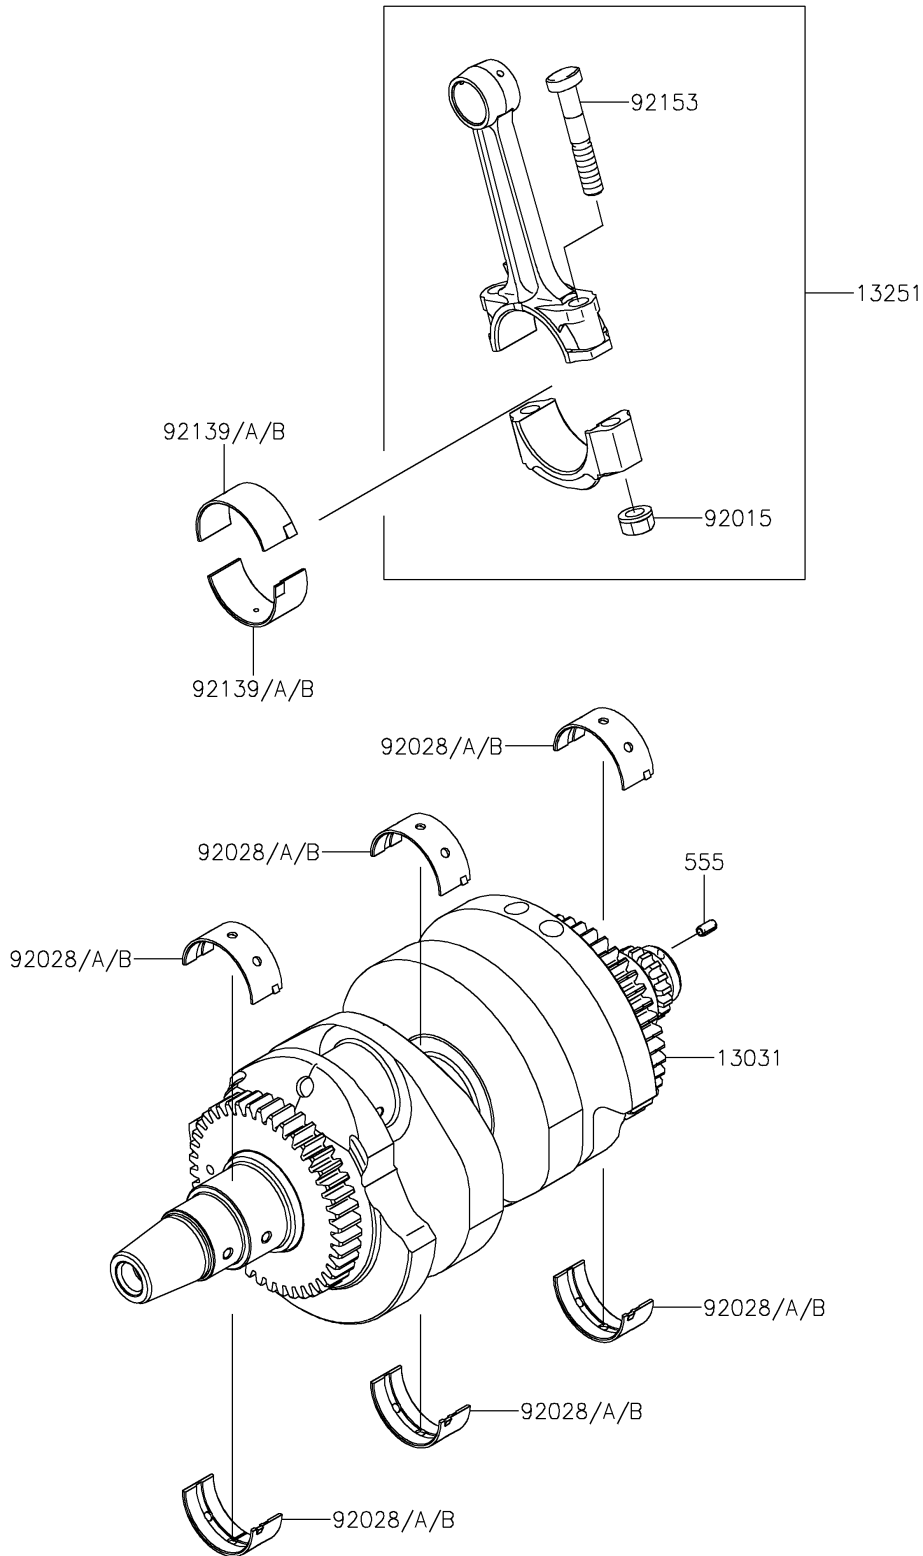

2017 Z650 ABS

PARTS DIAGRAM

Crankshaft

E1321

2017 Z650 ABS

PARTS LIST

Crankshaft

ITEM NAME

PART NUMBER

QUANTITY
