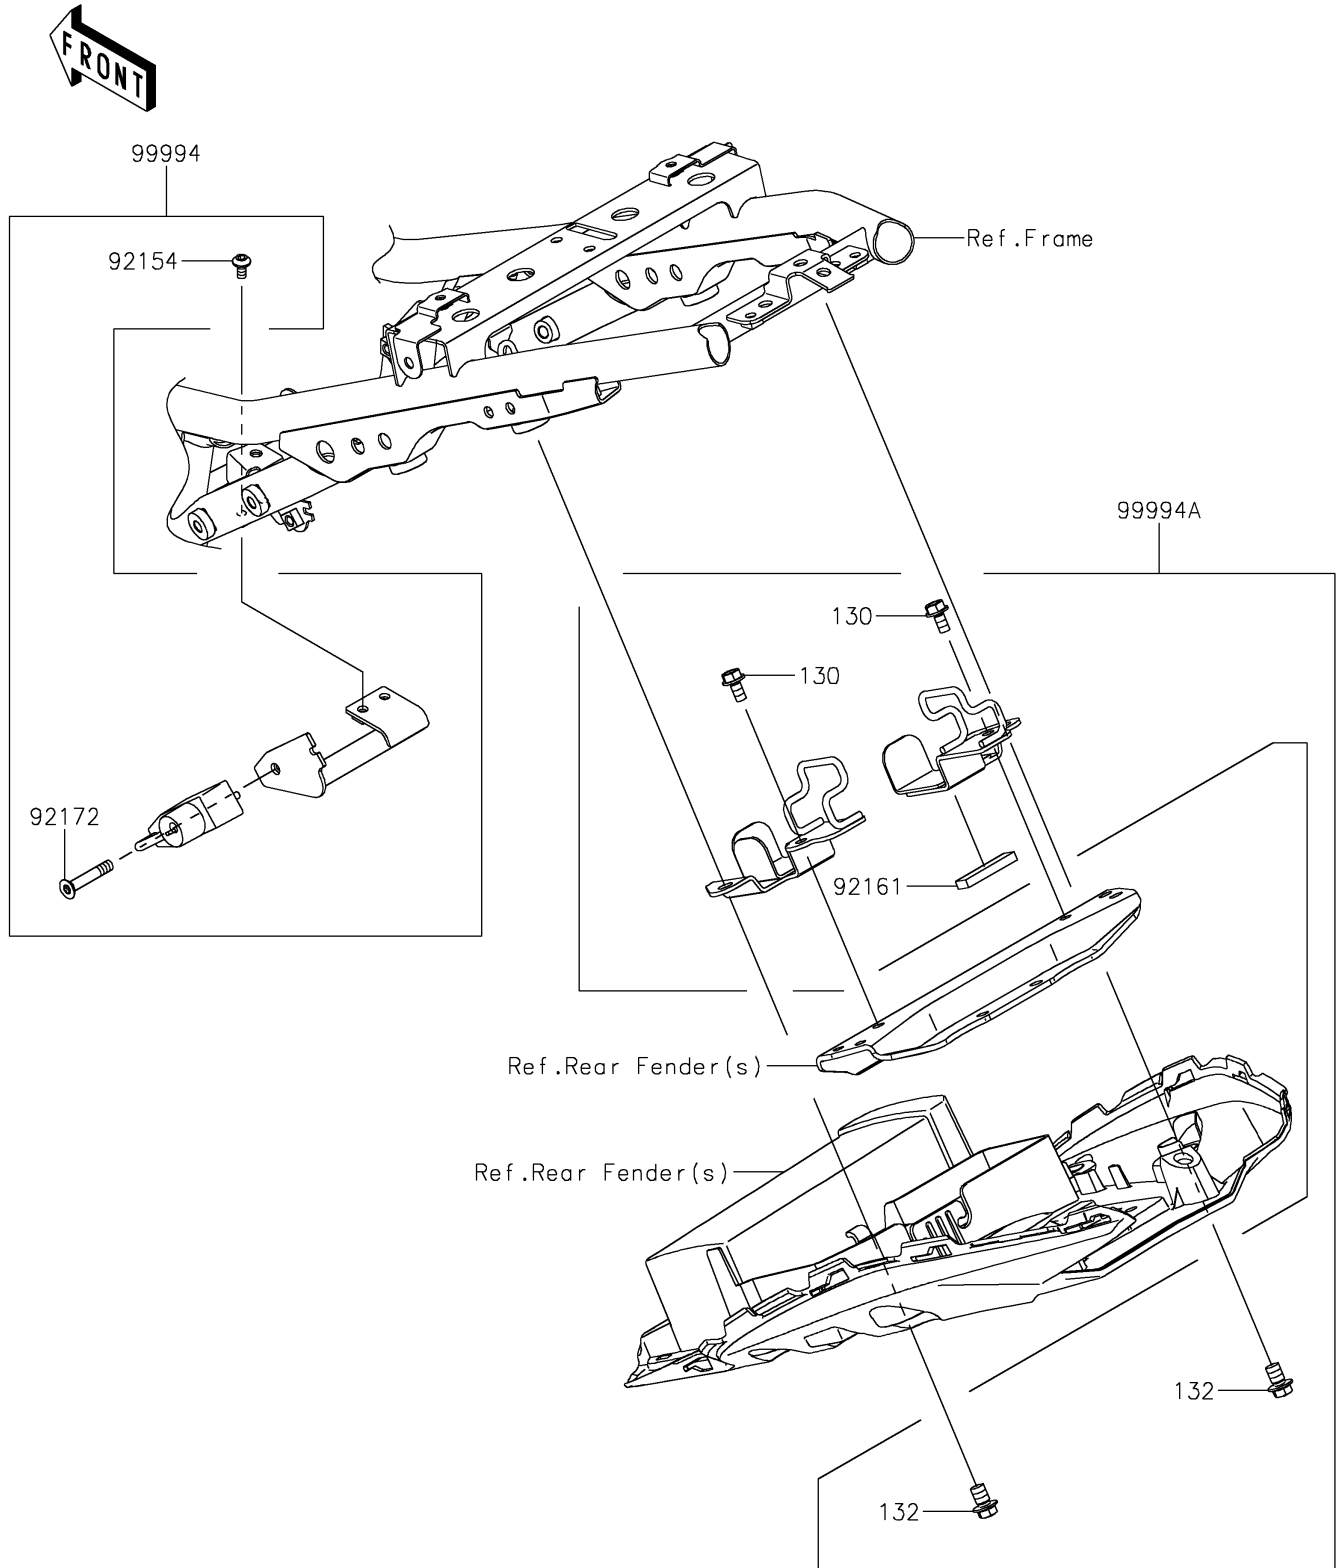

2019 Z650

PARTS DIAGRAM

Accessory(U-Lock Bracket etc.)

F2910H

2019 Z650

PARTS LIST

Accessory(U-Lock Bracket etc.)

ITEM NAME

PART NUMBER

QUANTITY
