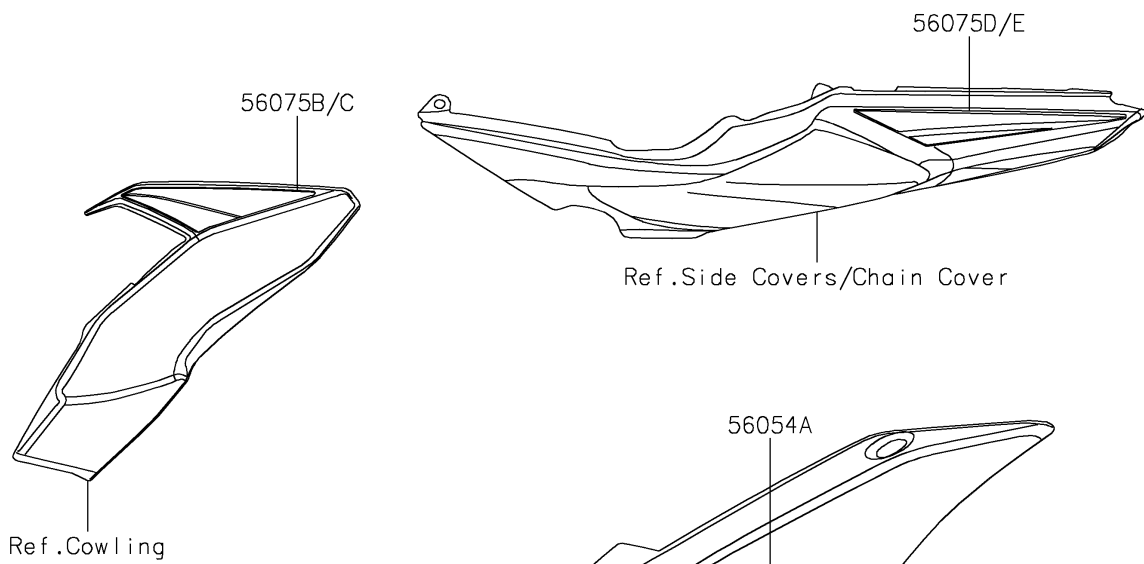

2019 Z650

PARTS DIAGRAM

Decals(Black)(GKF)

F2861D

2019 Z650

PARTS LIST

Decals(Black)(GKF)

Kawasaki

Let the Good Times Roll®

ITEM NAME

PART NUMBER

QUANTITY
