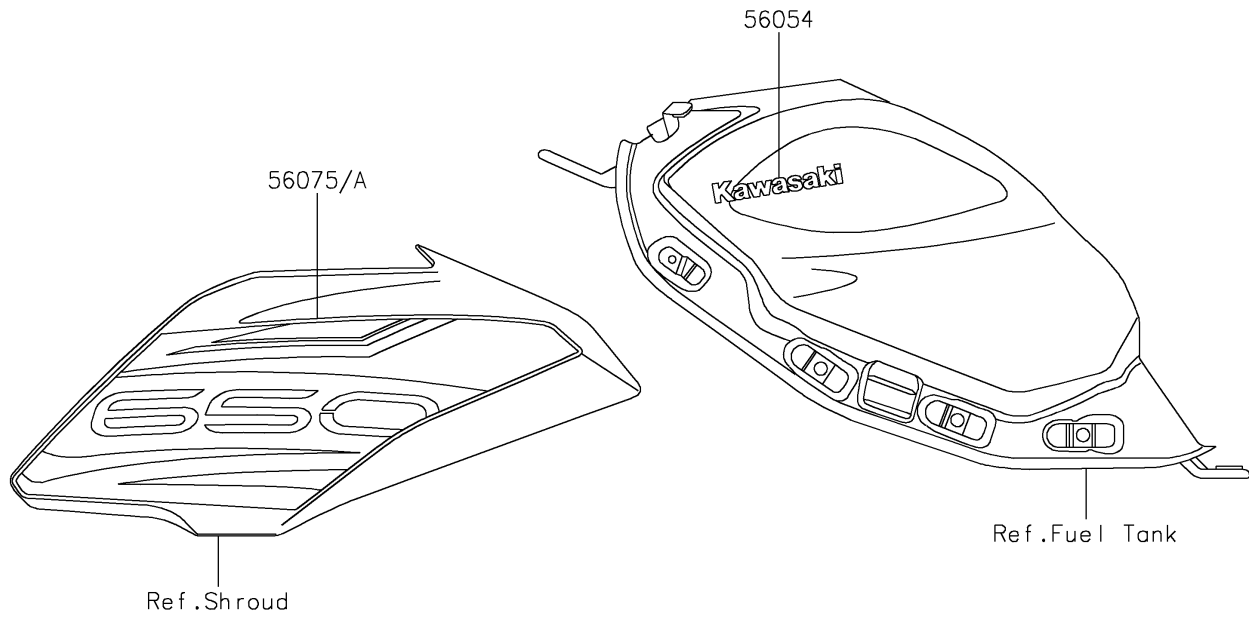

2019 Z650

PARTS DIAGRAM

Decals(Black)(GKF)

F2861D

2019 Z650

PARTS LIST

Decals(Black)(GKF)

Kawasaki

Let the Good Times Roll®

ITEM NAME

PART NUMBER

QUANTITY
