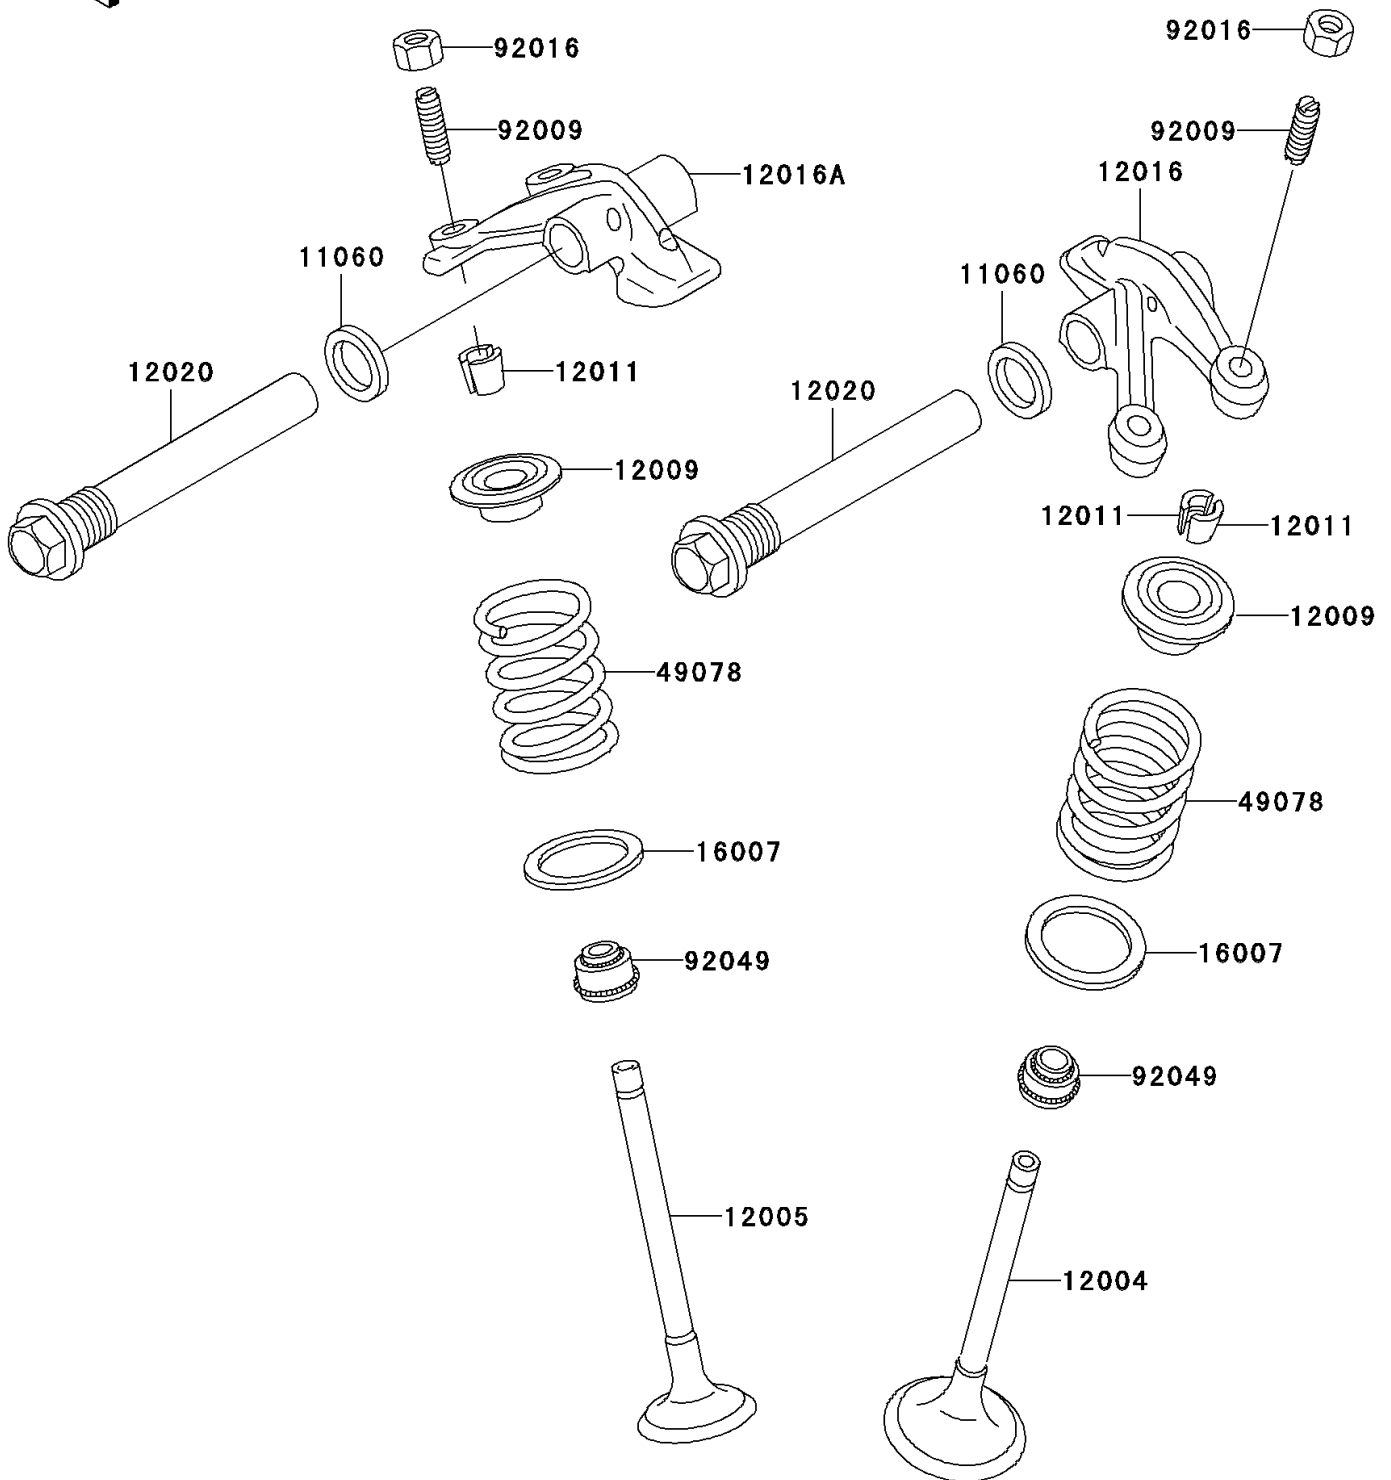

2002 Prairie 400 4X4

PARTS DIAGRAM

Valve(s)

E1210

2002 Prairie 400 4X4

PARTS LIST

Valve(s)

ITEM NAME

PART NUMBER

QUANTITY
