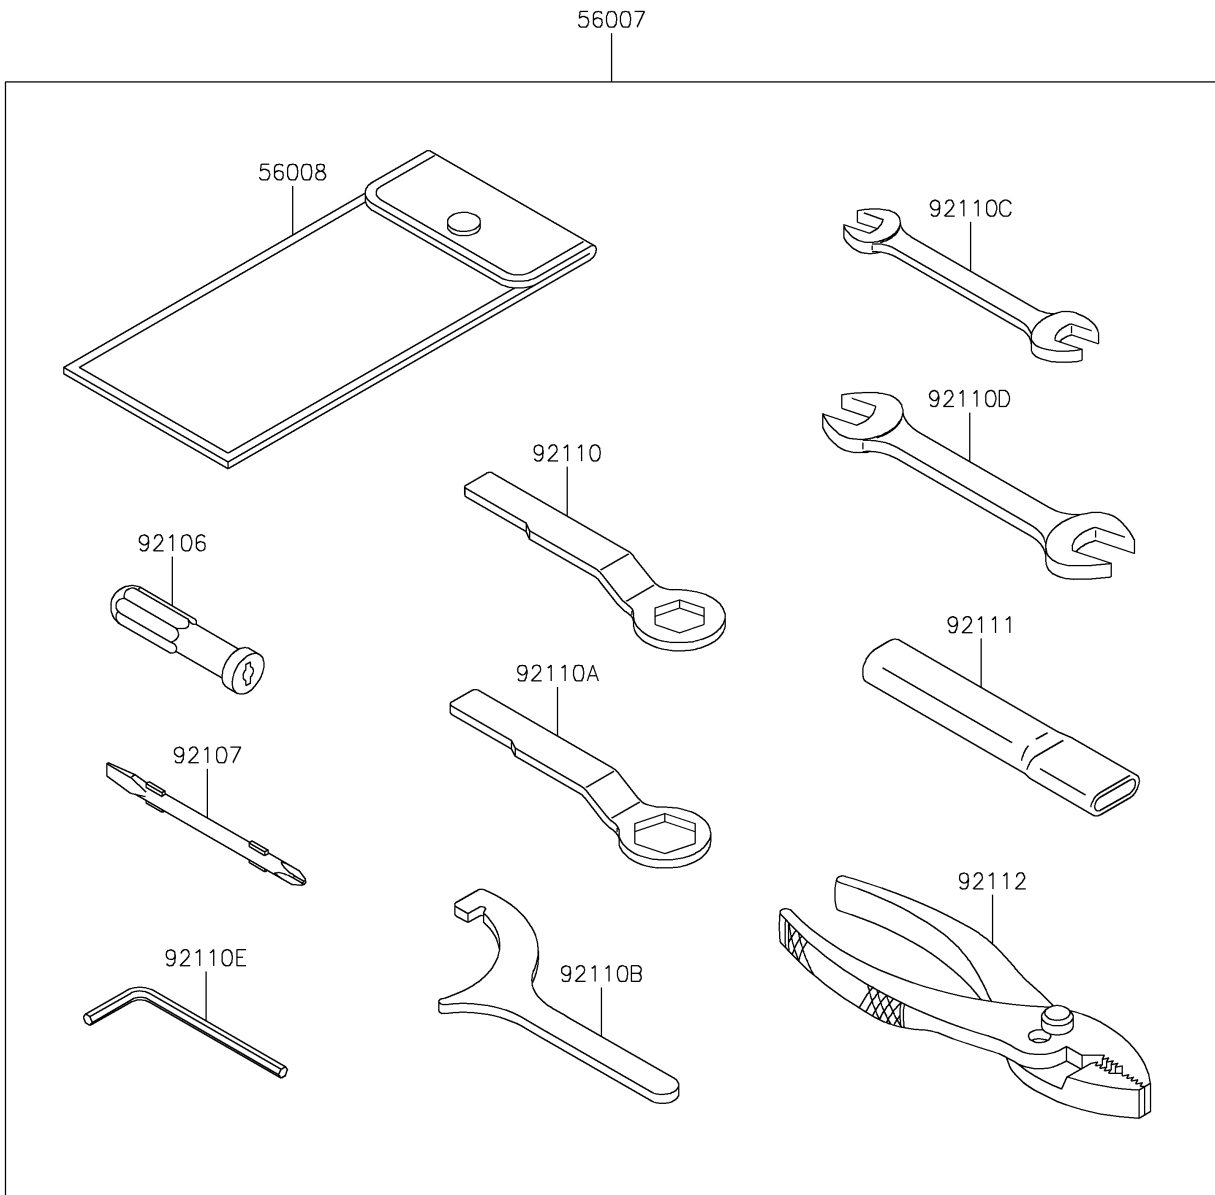

2019 Z650

PARTS DIAGRAM

Owner's Tools

F2810

2019 Z650

PARTS LIST

Owner's Tools

ITEM NAME

PART NUMBER

QUANTITY
