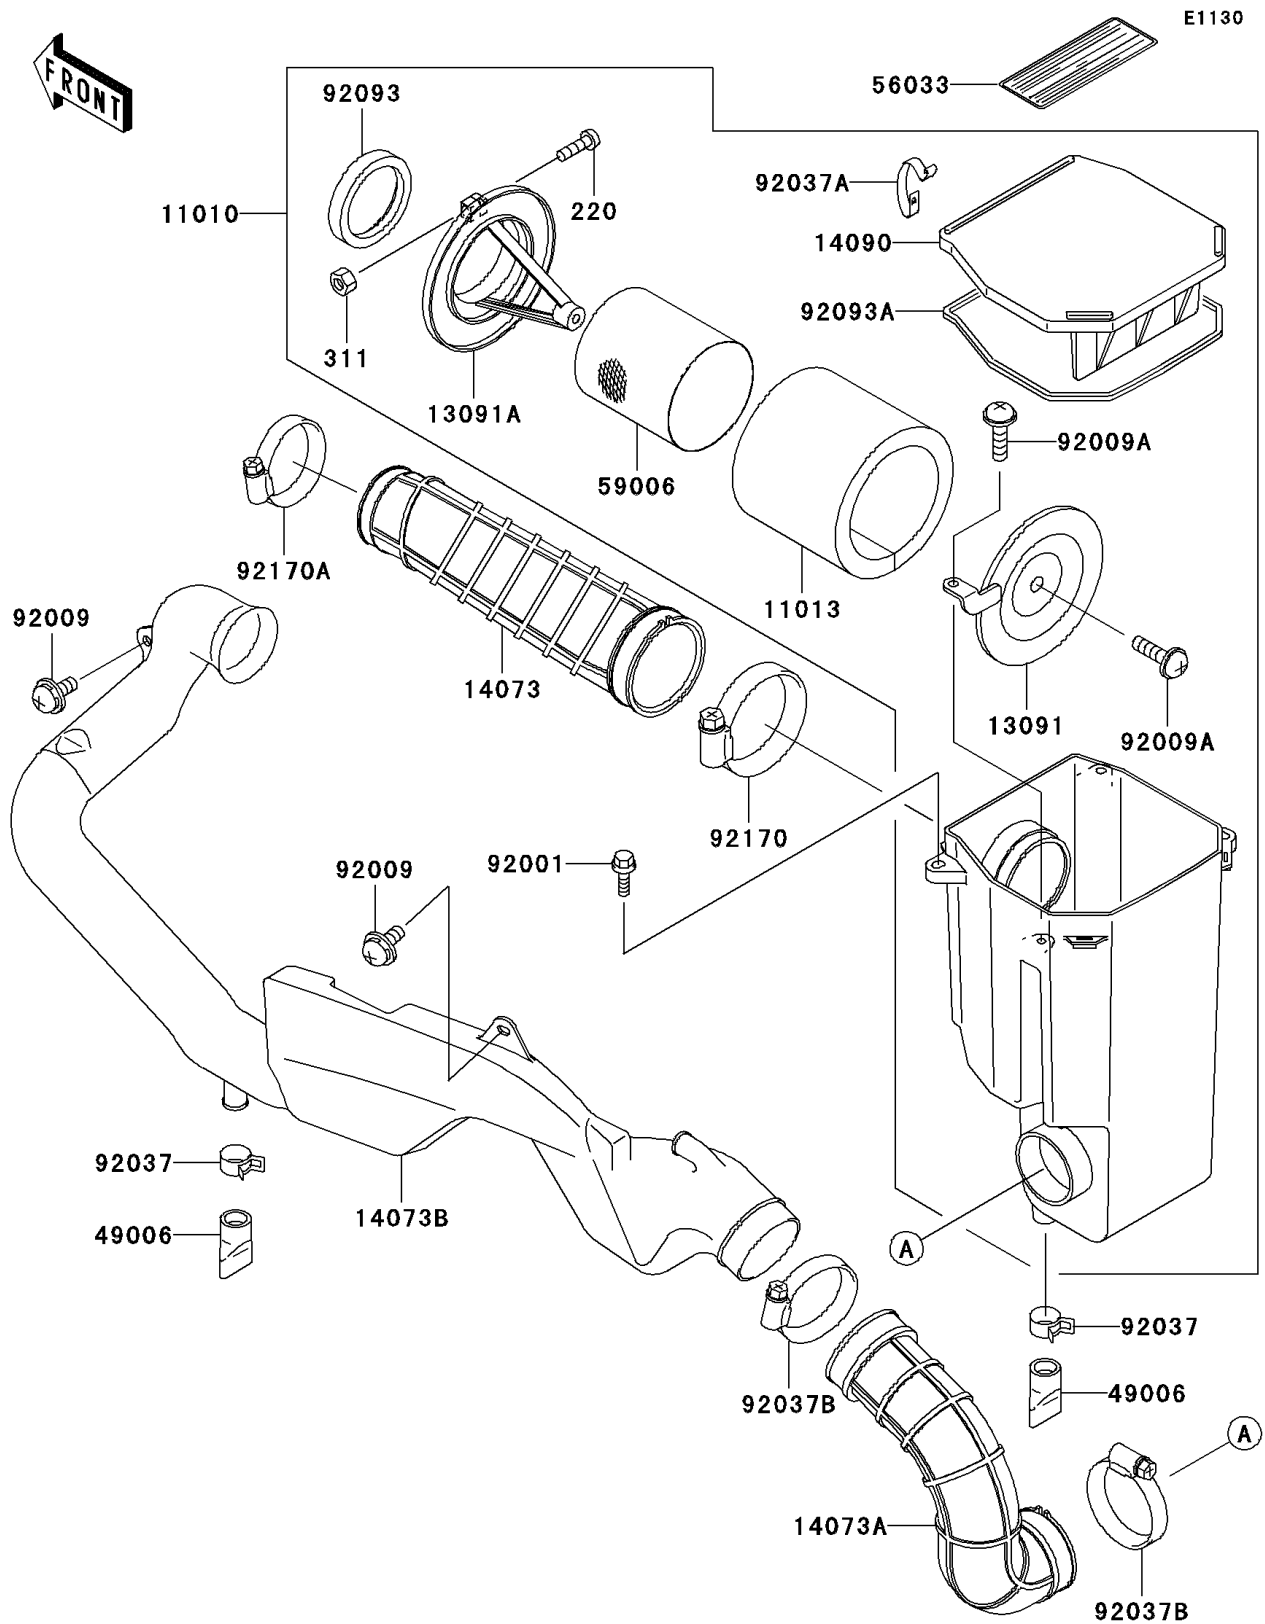

2000 Prairie 400 4X4

PARTS DIAGRAM

Air Cleaner

2000 Prairie 400 4X4

PARTS LIST

Air Cleaner

ITEM NAME	PART NUMBER	QUANTITY
SCREW-PAN-CROS,5X16 (Ref # 220)	220B0516	1
NUT-HEX (Ref # 311)	311B0500	1
FILTER-ASSY-AIR (Ref # 11010)	11010-1681	1
ELEMENT-AIR FILTER (Ref # 11013)	11013-1255	1
HOLDER,ELEMENT (Ref # 13091)	13091-1488	1
HOLDER,AIR FILTER ELEMENT (Ref # 13091A)	13091-1565	1
DUCT (Ref # 14073)	14073-1653	1
DUCT (Ref # 14073A)	14073-1654	1
DUCT (Ref # 14073B)	14073-1682	1
COVER,AIR FILTER (Ref # 14090)	14090-1663	1
BOOT (Ref # 49006)	49006-1292	2
LABEL-MANUAL,MAINTENANCE (Ref # 56033)	56033-1079	1
ARRESTER-FLAME (Ref # 59006)	59006-1052	1
BOLT,WP,6X20 (Ref # 92001)	92001-1460	3
SCREW,6X16 (Ref # 92009)	92009-1276	2
SCREW,6X16 (Ref # 92009A)	92009-1890	2
CLAMP (Ref # 92037)	92037-1460	2
CLAMP,AIR FILTER (Ref # 92037A)	92037-1783	4
CLAMP (Ref # 92037B)	92037-3738	2
SEAL,DUST (Ref # 92093)	92093-1322	1
SEAL,FILTER CASE (Ref # 92093A)	92093-1404	1
CLAMP (Ref # 92170)	92170-1679	1
CLAMP (Ref # 92170A)	92170-1764	1