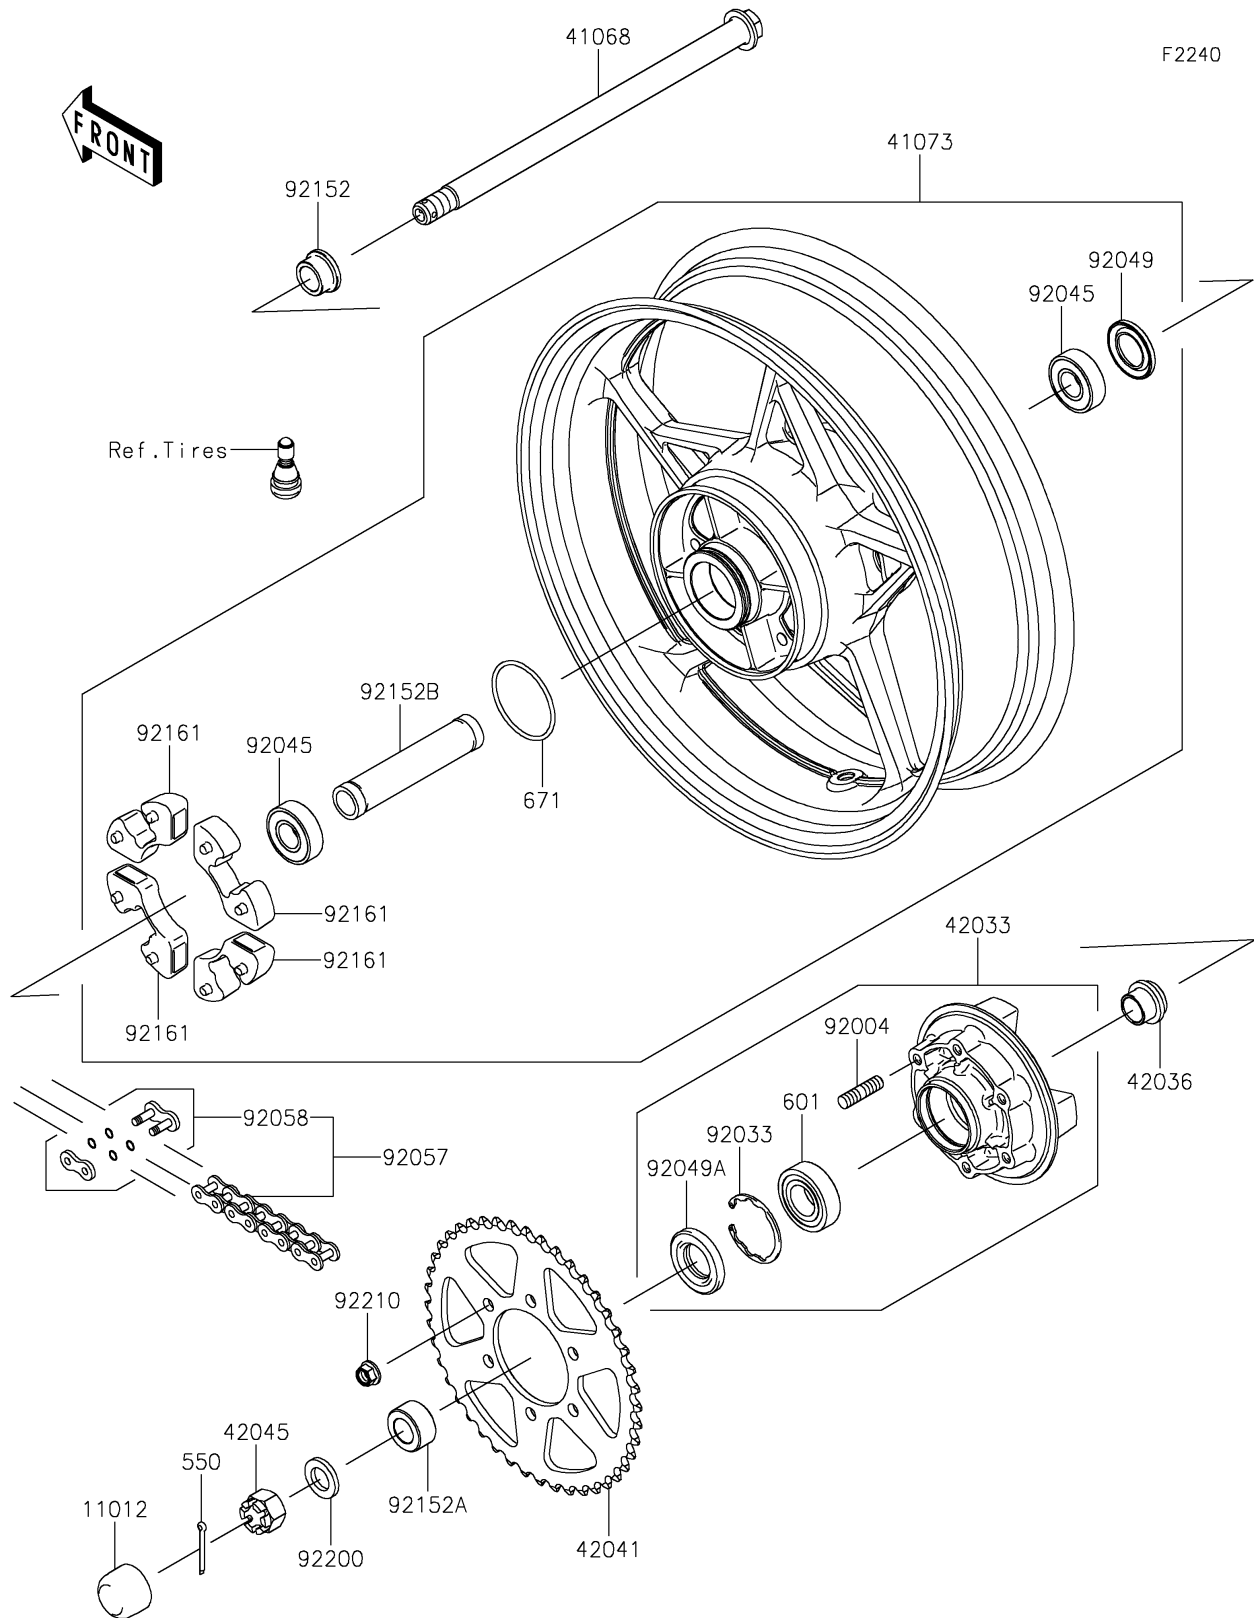

2019 Z650

PARTS DIAGRAM

Rear Wheel/Chain

2019 Z650

PARTS LIST

Rear Wheel/Chain

Kawasaki

Let the Good Times Roll®

ITEM NAME

PART NUMBER

QUANTITY
