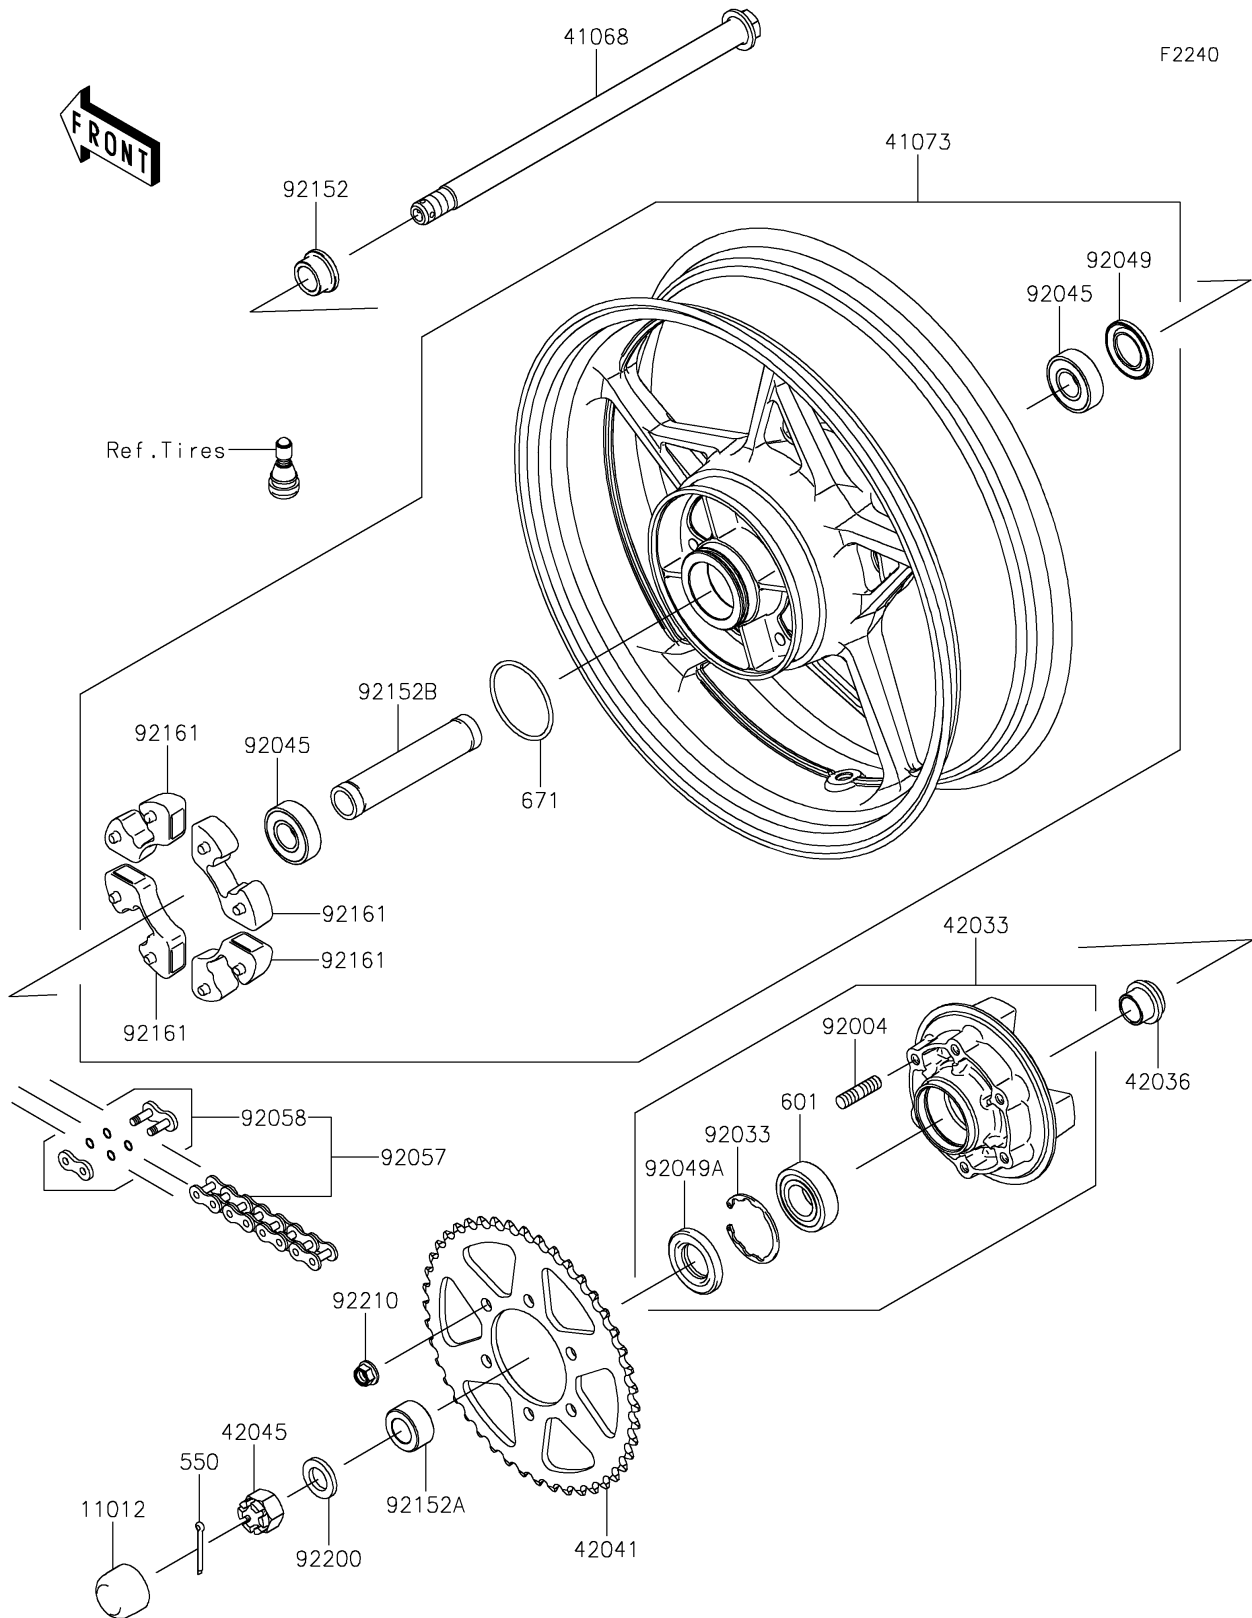

2018 Z650

PARTS DIAGRAM

Rear Wheel/Chain

2018 Z650

PARTS LIST

Rear Wheel/Chain

ITEM NAME	PART NUMBER	QUANTITY
CAP,AXLE NUT (Ref # 11012)	11012-1590	1
AXLE,RR,20X339.9 (Ref # 41068)	41068-0617	1
WHEEL-ASSY,RR,G.BLACK (Ref # 41073)	41073-0704-QT	1
COUPLING-ASSY,RR HUB (Ref # 42033)	42033-0570	1
SLEEVE,RR HUB,L=23 (Ref # 42036)	42036-1251	1
SPROCKET-HUB,46T (Ref # 42041)	42041-0087	1
NUT,CASTLE,18MM (Ref # 42045)	42045-018	1
PIN-COTTER,4.0X35 (Ref # 550)	550AA4035	1
BEARING-BALL (Ref # 601)	601B6205UU	1
O RING,60MM (Ref # 671)	671B2560	1
STUD,10X19 (Ref # 92004)	92004-0048	6
RING-SNAP,52MM (Ref # 92033)	92033-1043	1
BEARING-BALL,20X47X14 (Ref # 92045)	92045-0821	2
SEAL-OIL,28 47 5 (Ref # 92049)	92049-0140	1
SEAL-OIL (Ref # 92049A)	92049-1287	1
CHAIN,DRIVE,DID520VEX114L (Ref # 92057)	92057-0695	1
JOINT-CHAIN (Ref # 92058)	92058-0044	1
COLLAR,RR AXLE,RH,L=17 (Ref # 92152)	92152-0302	1
COLLAR,20X35X18 (Ref # 92152A)	92152-0751	1
COLLAR,20.2X27.2X133 (Ref # 92152B)	92152-2228	1
DAMPER,SHOCK,RR HUB (Ref # 92161)	92161-0303	4
WASHER,19X32X4 (Ref # 92200)	92200-1865	1
NUT,LOCK,FLANGED,10MM (Ref # 92210)	92210-0276	6