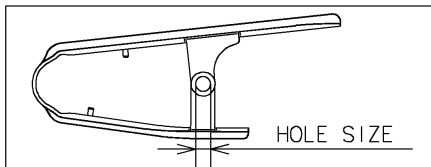

2019 Z650

PARTS DIAGRAM

Swingarm

F2141

HOLE SIZE	GUARD	BOLT	COLLAR
7mm (OLD GUARD)	99999 (NEW GUARD KIT)	92001 (ONLY FOR OLD GUARD)	NONE
13mm (NEW GUARD)	55020	92153 (ONLY FOR NEW GUARD)	92152

2019 Z650

PARTS LIST