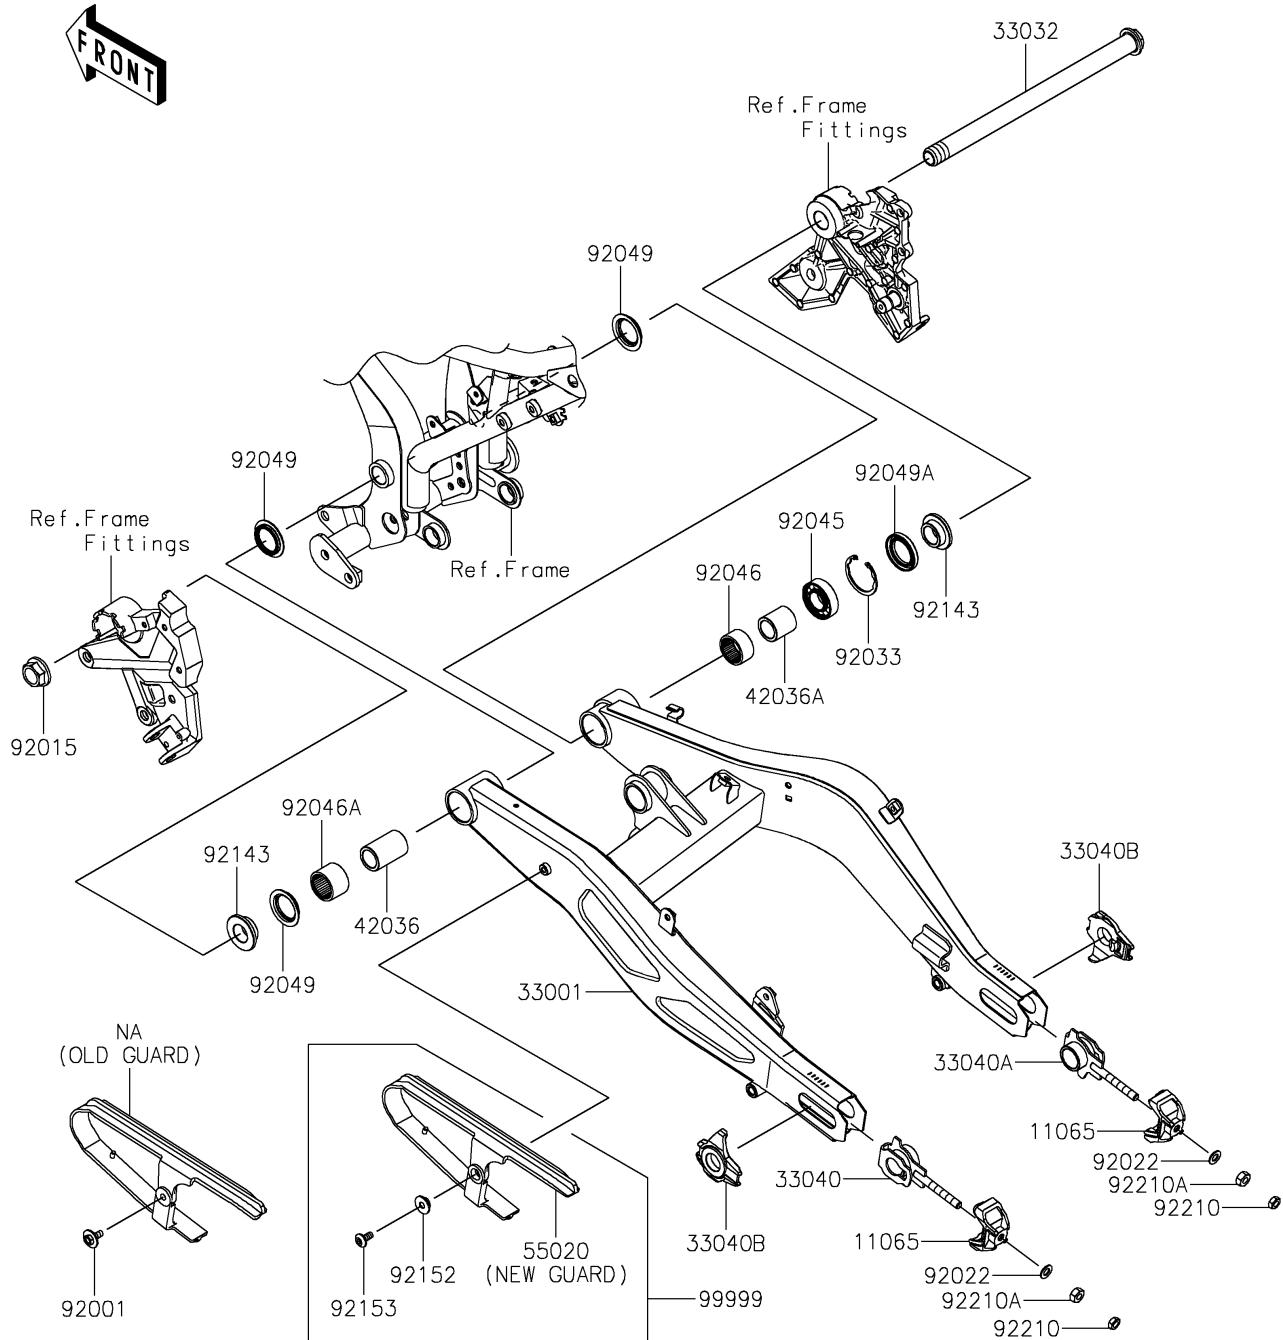

2019 Z650

PARTS DIAGRAM

Swingarm

F2141

HOLE SIZE	GUARD	BOLT	COLLAR
7mm (OLD GUARD)	99999 (NEW GUARD KIT)	92001 (ONLY FOR OLD GUARD)	NONE
13mm (NEW GUARD)	55020	92153 (ONLY FOR NEW GUARD)	92152

2019 Z650

PARTS LIST

Swingarm

ITEM NAME

PART NUMBER

QUANTITY
